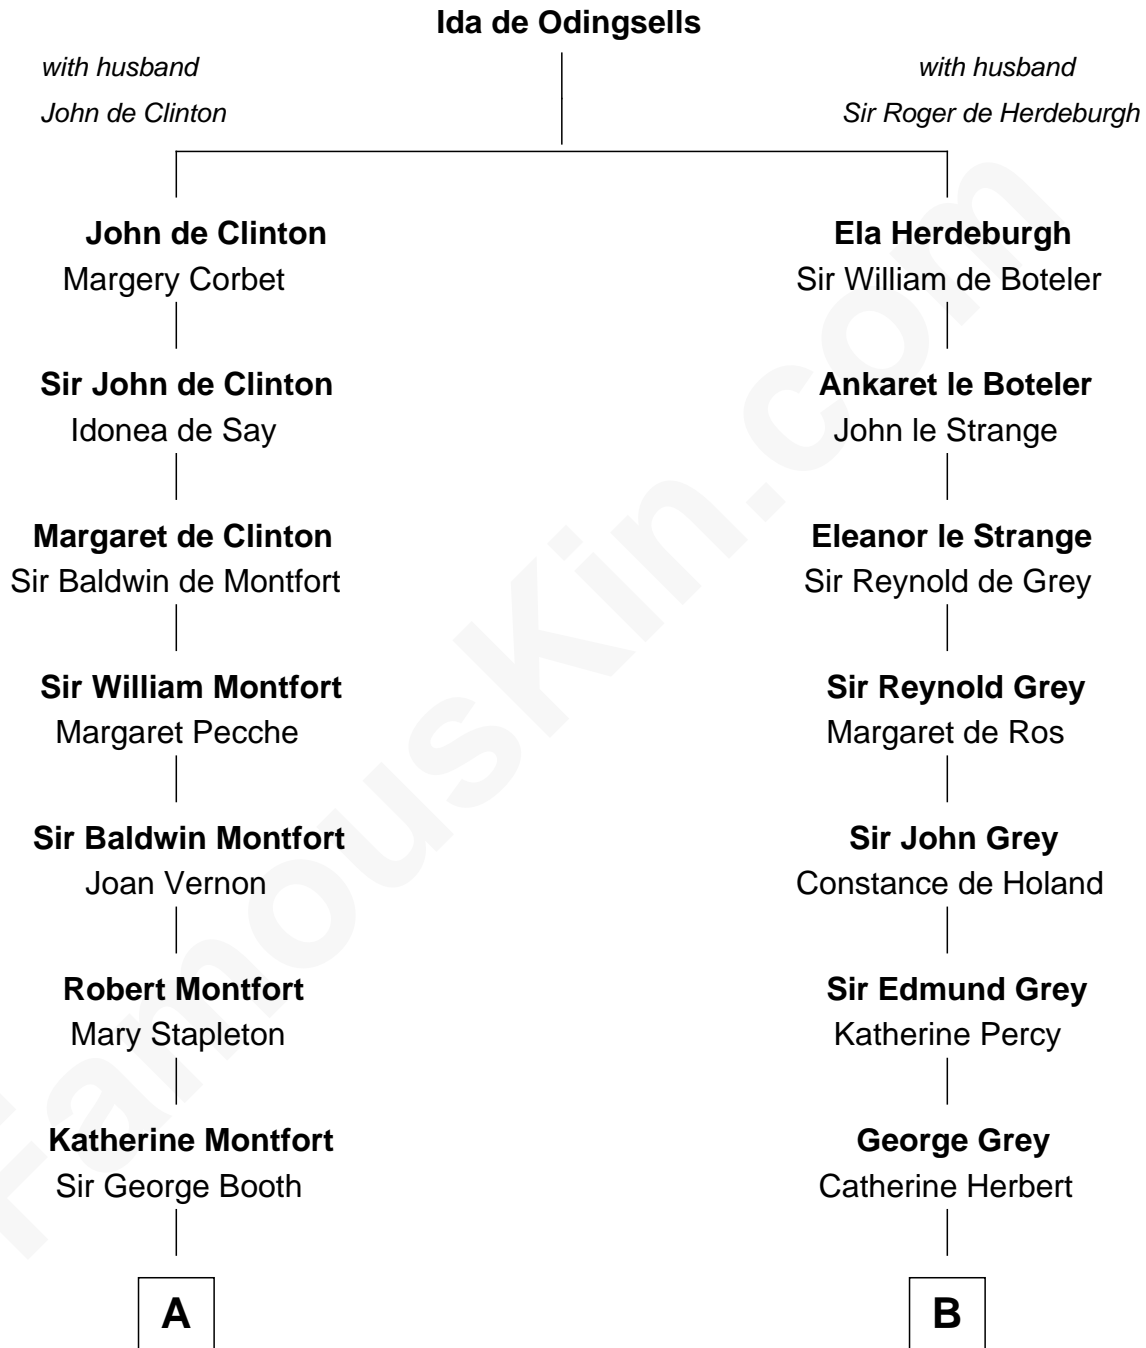

FamousKin.com Relationship Chart of

Abraham Baldwin

Signer of the U.S. Constitution

15th cousin 1 time removed of

DeWitt Clinton

6th Governor of New York

A

Sir William Booth
Ellen Montgomery

Jane Booth
Sir Thomas Holford

Dorothy Holford
John Bruen

John Bruen
Anne Fox

Obadiah Bruen
Sarah Seeley

Mary Bruen
John Baldwin

Abigail Baldwin
Samuel Baldwin

Timothy Baldwin
Bathsheba Stone

Michael Baldwin
Lucy Dudley

Abraham Baldwin
Signer of the U.S. Constitution

B

Anne Grey
Sir John Hussey

Bridget Hussey
Sir Richard Morrison

Elizabeth Morrison
Sir Henry Clinton

Sir Henry Clinton alias Fynes
Elizabeth Hickman

William Clinton
Elizabeth Kennedy

James Clinton
Elizabeth Smith

Charles Clinton
Elizabeth Denniston

Gen. James Clinton
Mary DeWitt

DeWitt Clinton
6th Governor of New York