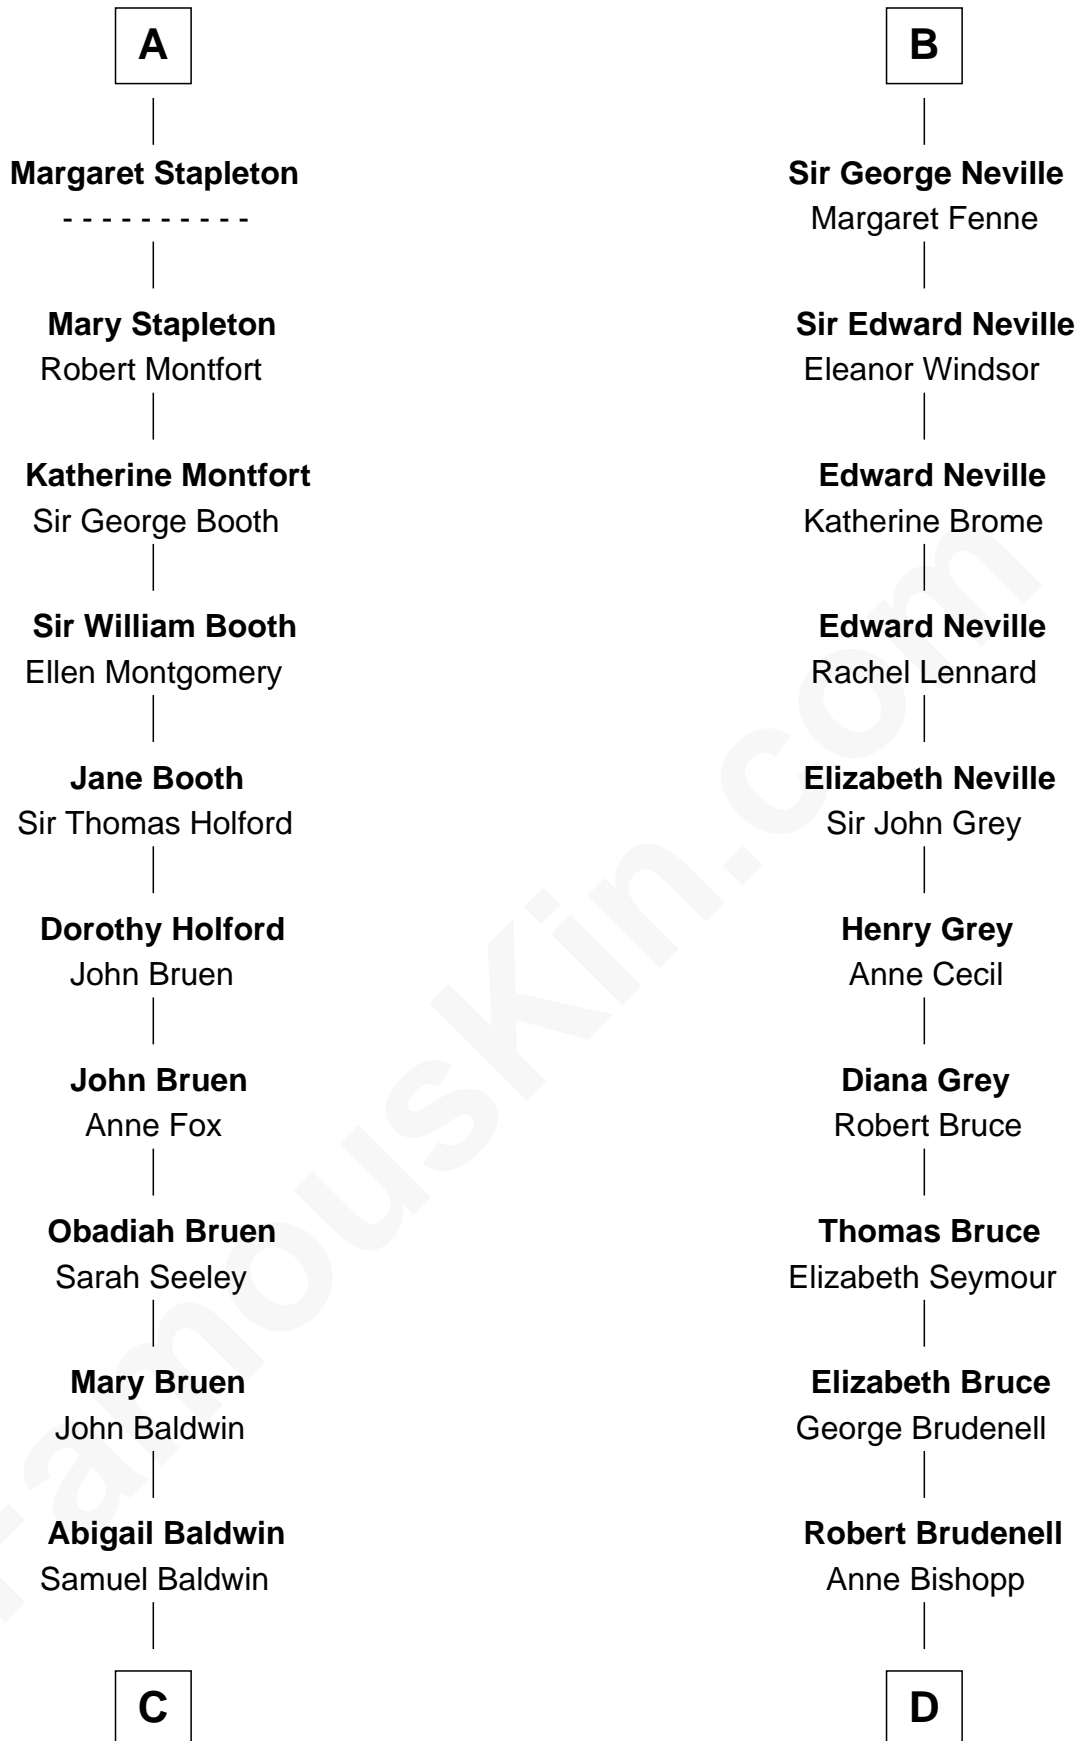

FamousKin.com

Relationship Chart of

Abraham Baldwin

Signer of the U.S. Constitution

18th cousin 1 time removed of

Lt. Gen. James Brudenell

Leader of the "Charge of the Light Brigade"

C

Timothy Baldwin
Bathsheba Stone

Michael Baldwin
Lucy Dudley

Abraham Baldwin
Signer of the U.S. Constitution

D

Robert Brudenell
Penelope Anne Cooke

Lt. Gen. James Brudenell
Charge of the Light Brigade Leader