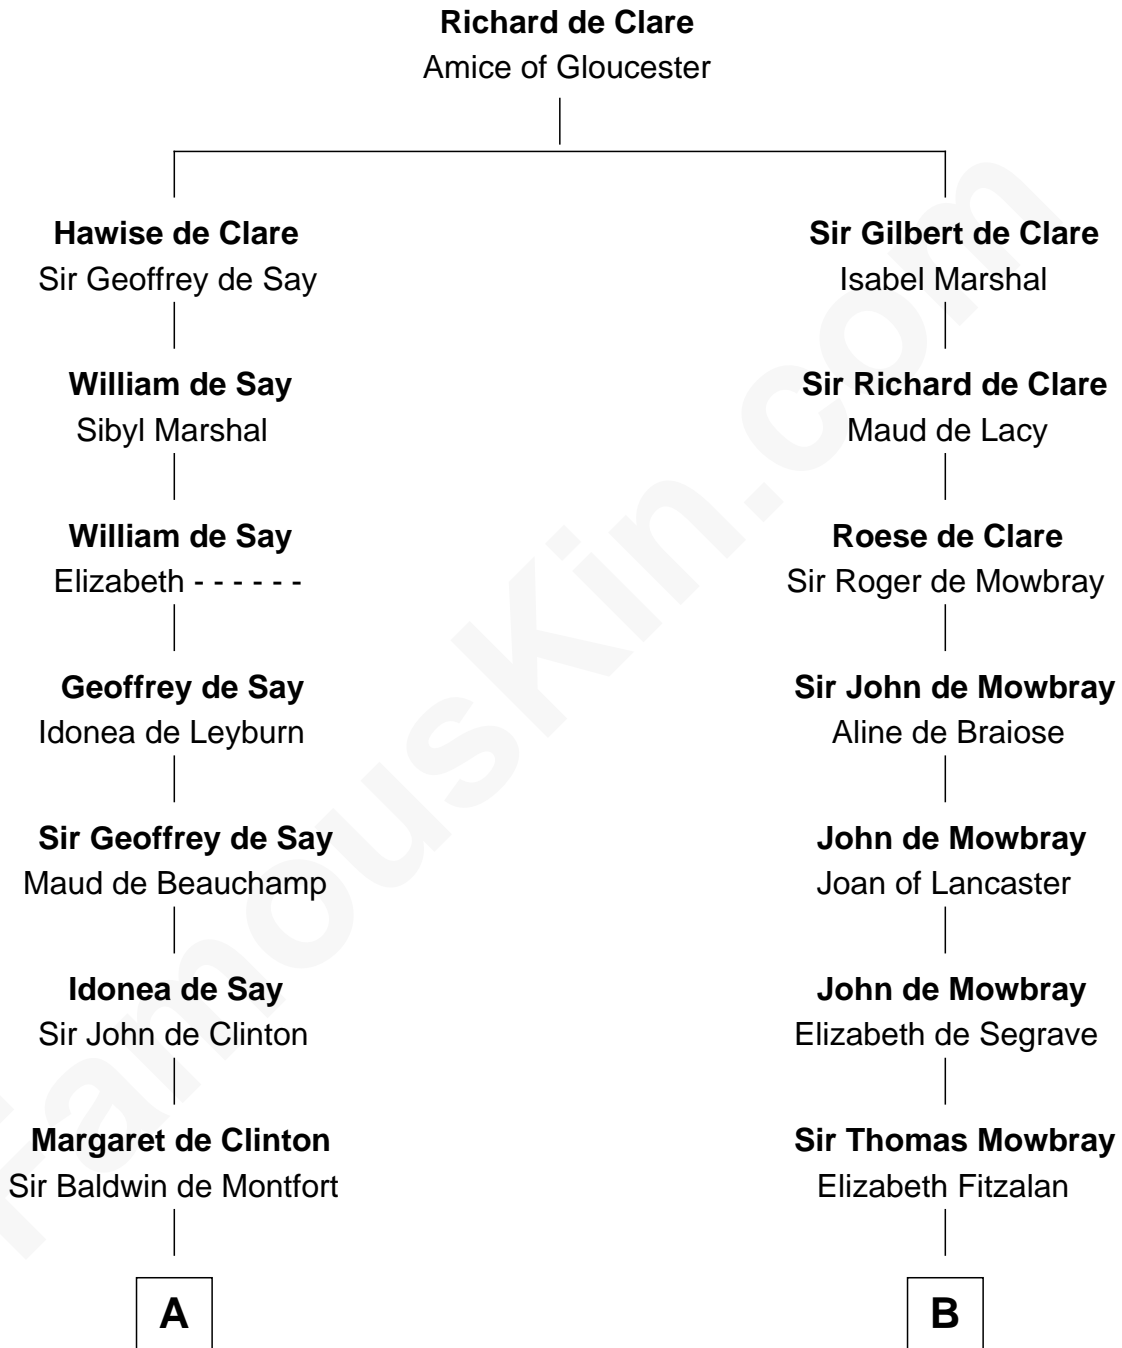

FamousKin.com

Relationship Chart of

Abraham Baldwin

Signer of the U.S. Constitution

19th cousin 1 time removed of

Lt. Gen. James Brudenell

Leader of the "Charge of the Light Brigade"

C

Abigail Baldwin
Samuel Baldwin

Timothy Baldwin
Bathsheba Stone

Michael Baldwin
Lucy Dudley

Abraham Baldwin
Signer of the U.S. Constitution

D

Anne Bishopp
Robert Brudenell

Robert Brudenell
Penelope Anne Cooke