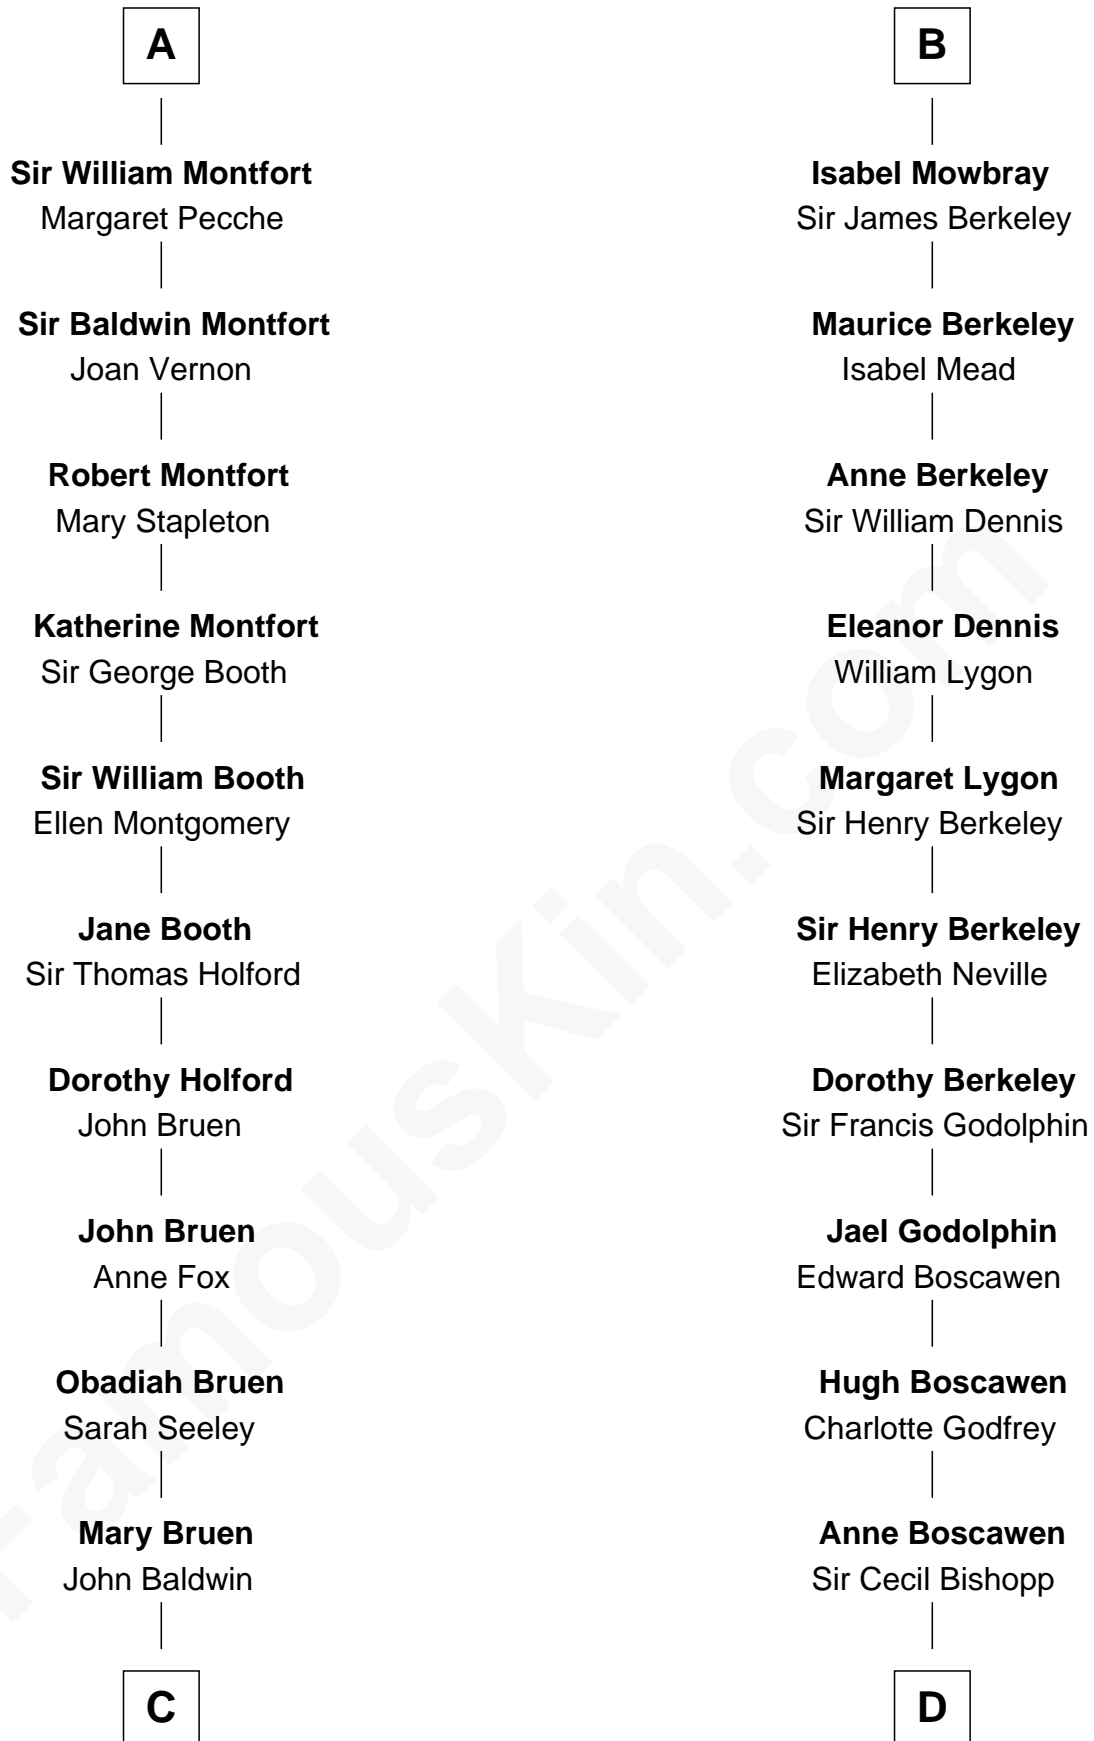

FamousKin.com

Relationship Chart of

Abraham Baldwin

Signer of the U.S. Constitution

19th cousin 1 time removed of

Lt. Gen. James Brudenell

Leader of the "Charge of the Light Brigade"

C

Abigail Baldwin
Samuel Baldwin

Timothy Baldwin
Bathsheba Stone

Michael Baldwin
Lucy Dudley

Abraham Baldwin
Signer of the U.S. Constitution

D

Anne Bishopp
Robert Brudenell

Robert Brudenell
Penelope Anne Cooke