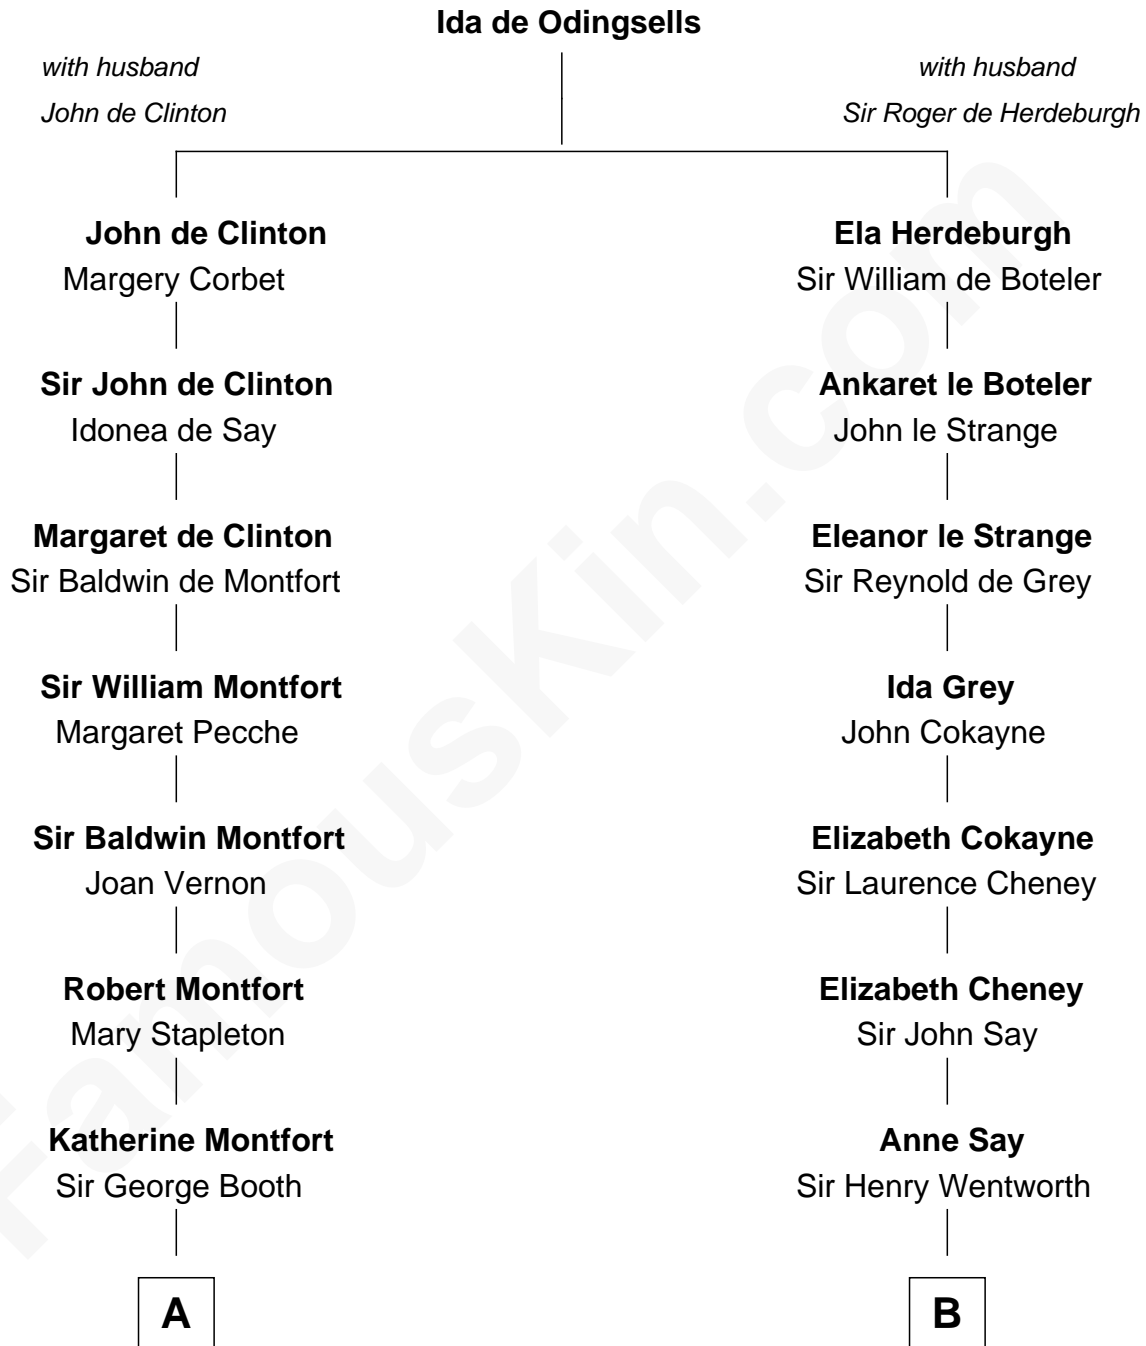

## Relationship Chart of

### Abraham Baldwin

*Signer of the U.S. Constitution*

16th cousin 1 time removed of

### Lt. Gen. James Brudenell

*Leader of the "Charge of the Light Brigade"*

**A**

**Sir William Booth**  
Ellen Montgomery

**Jane Booth**  
Sir Thomas Holford

**Dorothy Holford**  
John Bruen

**John Bruen**  
Anne Fox