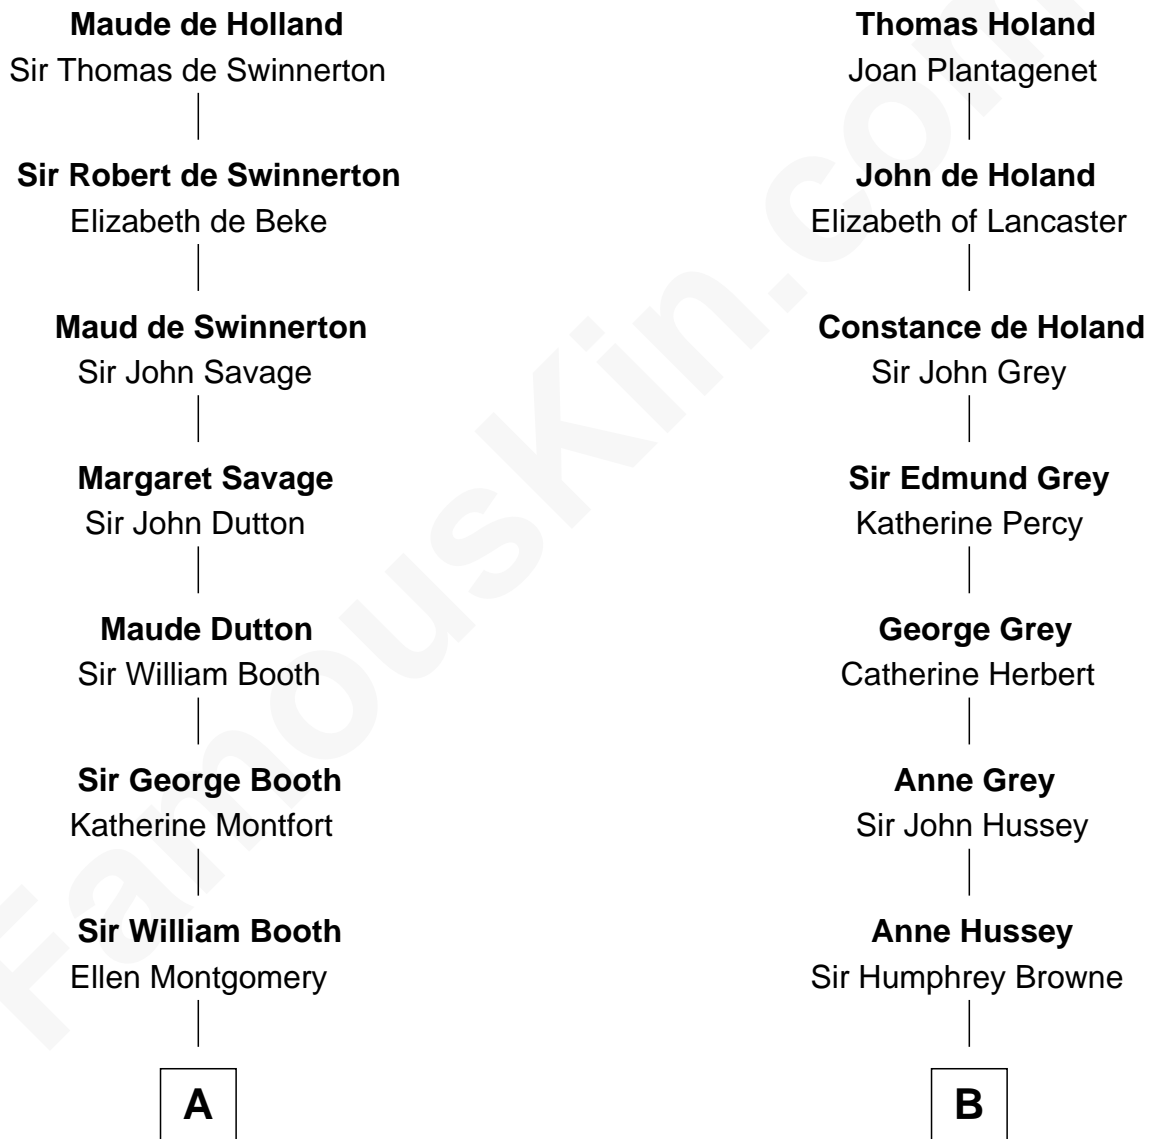

FamousKin.com Relationship Chart of

Abraham Baldwin

Signer of the U.S. Constitution

15th cousin of

Lt. Gen. James Brudenell

Leader of the "Charge of the Light Brigade"

Sir Robert de Holland

Maude la Zouche

A

Jane Booth
Sir Thomas Holford

Dorothy Holford
John Bruen

John Bruen
Anne Fox

Obadiah Bruen
Sarah Seeley

Mary Bruen
John Baldwin

Abigail Baldwin
Samuel Baldwin

Timothy Baldwin
Bathsheba Stone