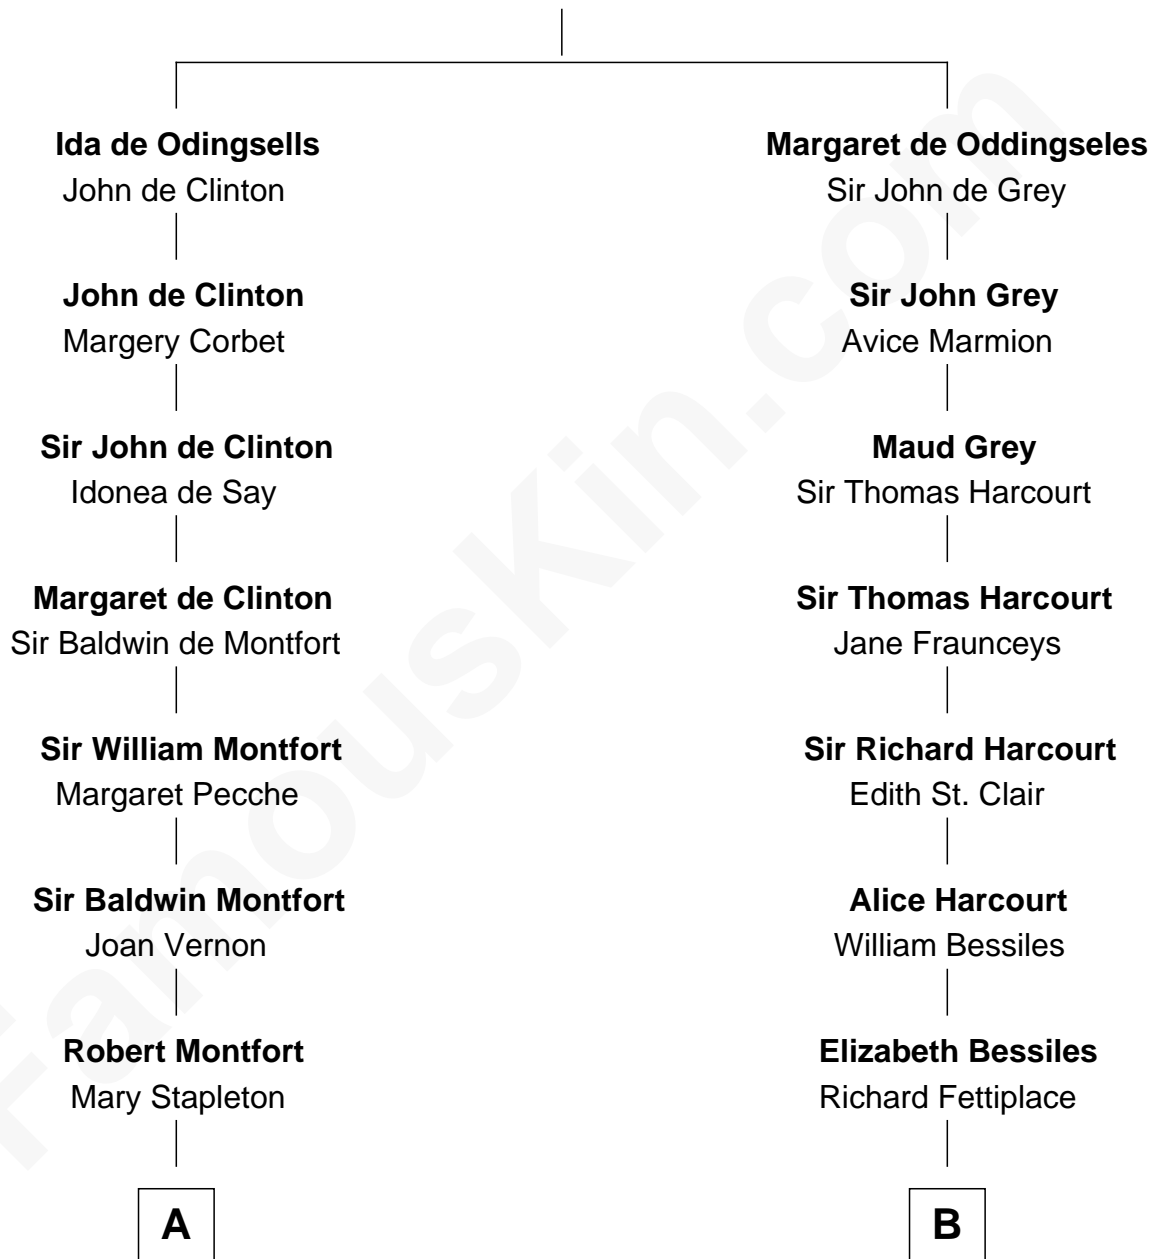

FamousKin.com

Relationship Chart of

Abraham Baldwin

Signer of the U.S. Constitution

17th cousin 4 times removed of

Alan Ladd

Movie Actor

William de Odingsells

Ela FitzWalter

C

—
Josiah Ladd

Nancy Ladd

—
Alvaro Ladd

Nancy Shotwell

—
Oscar F. Ladd

Julia Henrietta Meigs