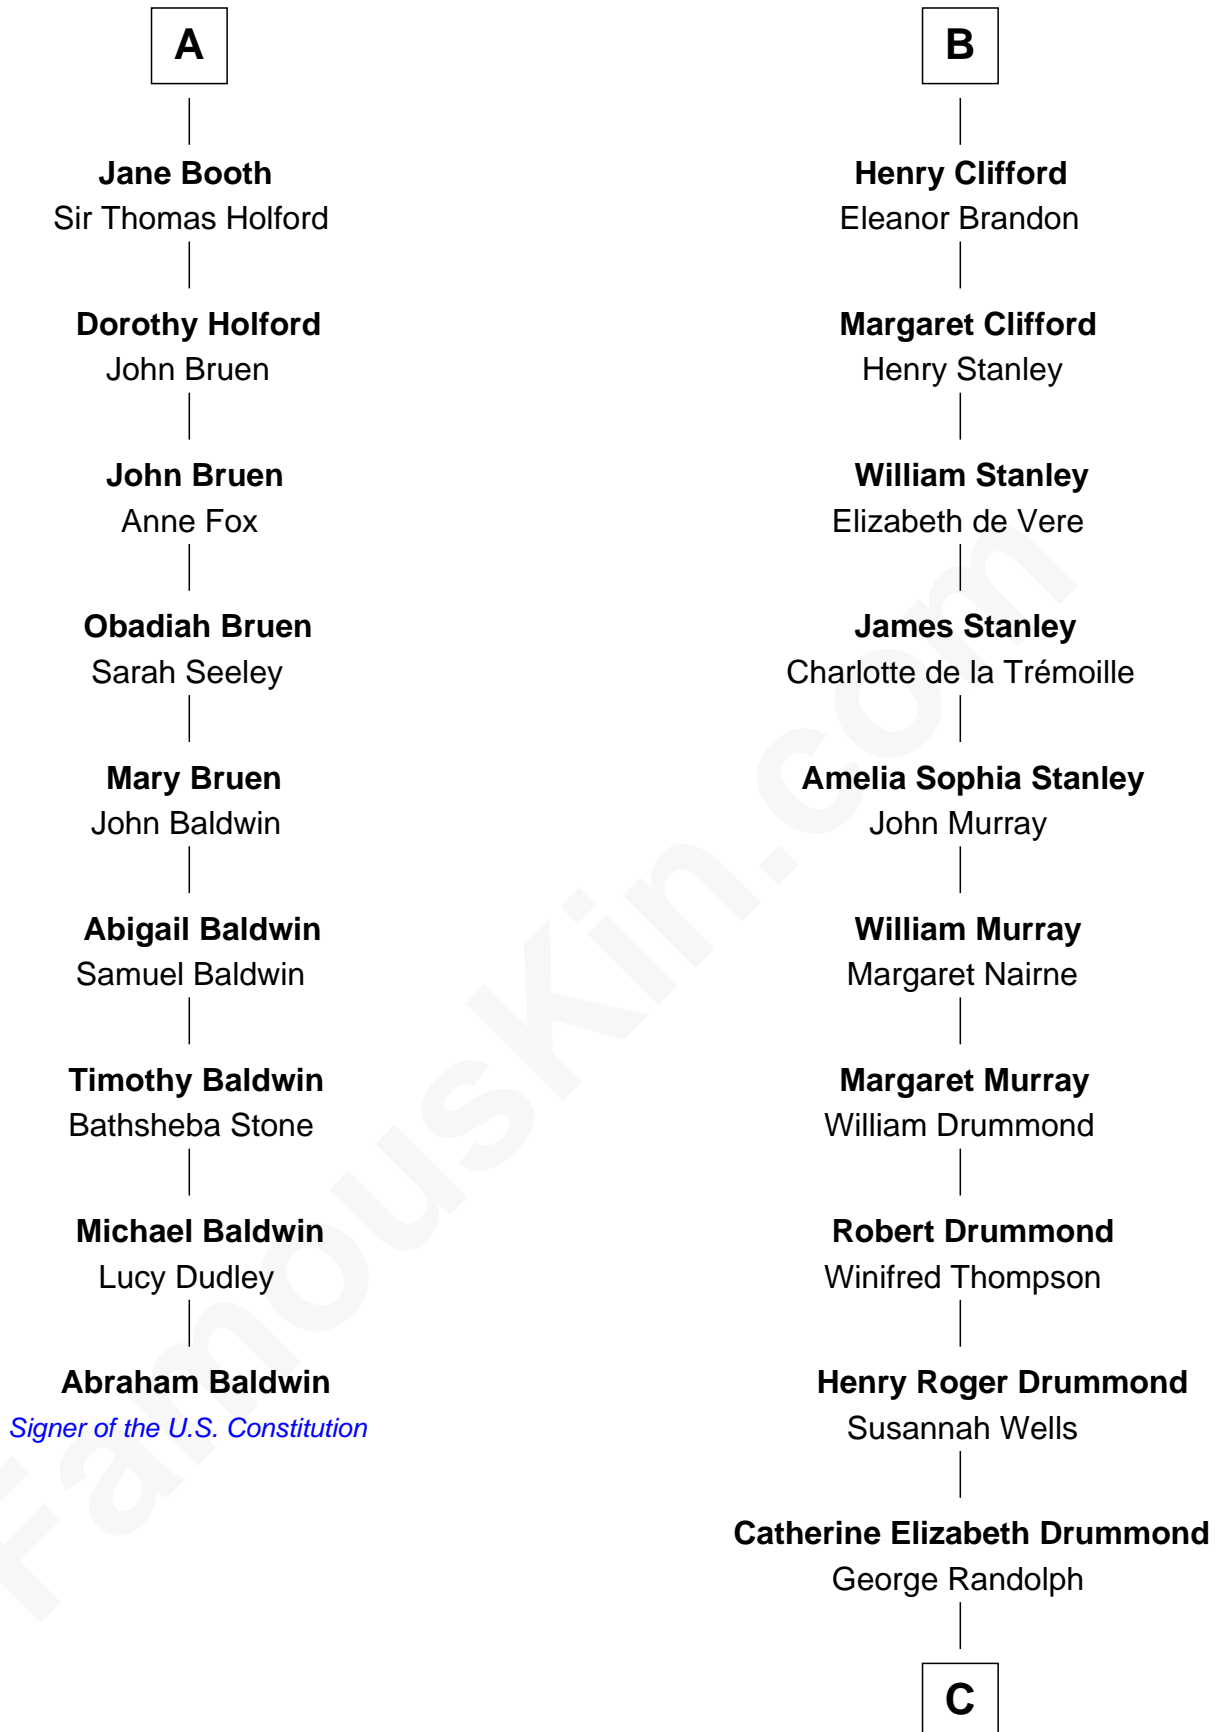

FamousKin.com

Relationship Chart of

Abraham Baldwin

Signer of the U.S. Constitution

15th cousin 6 times removed of

Hugh Grant
Movie Actor

C

—
Cyril Randolph

Frances Selina Hervey

—
Felton George Randolph

Emily Margaret Nepean

—
Margaret Isobel Randolph

John Cassilis MacLean

—
Fynvola Susan MacLean

James Murray Grant

—
Hugh Grant