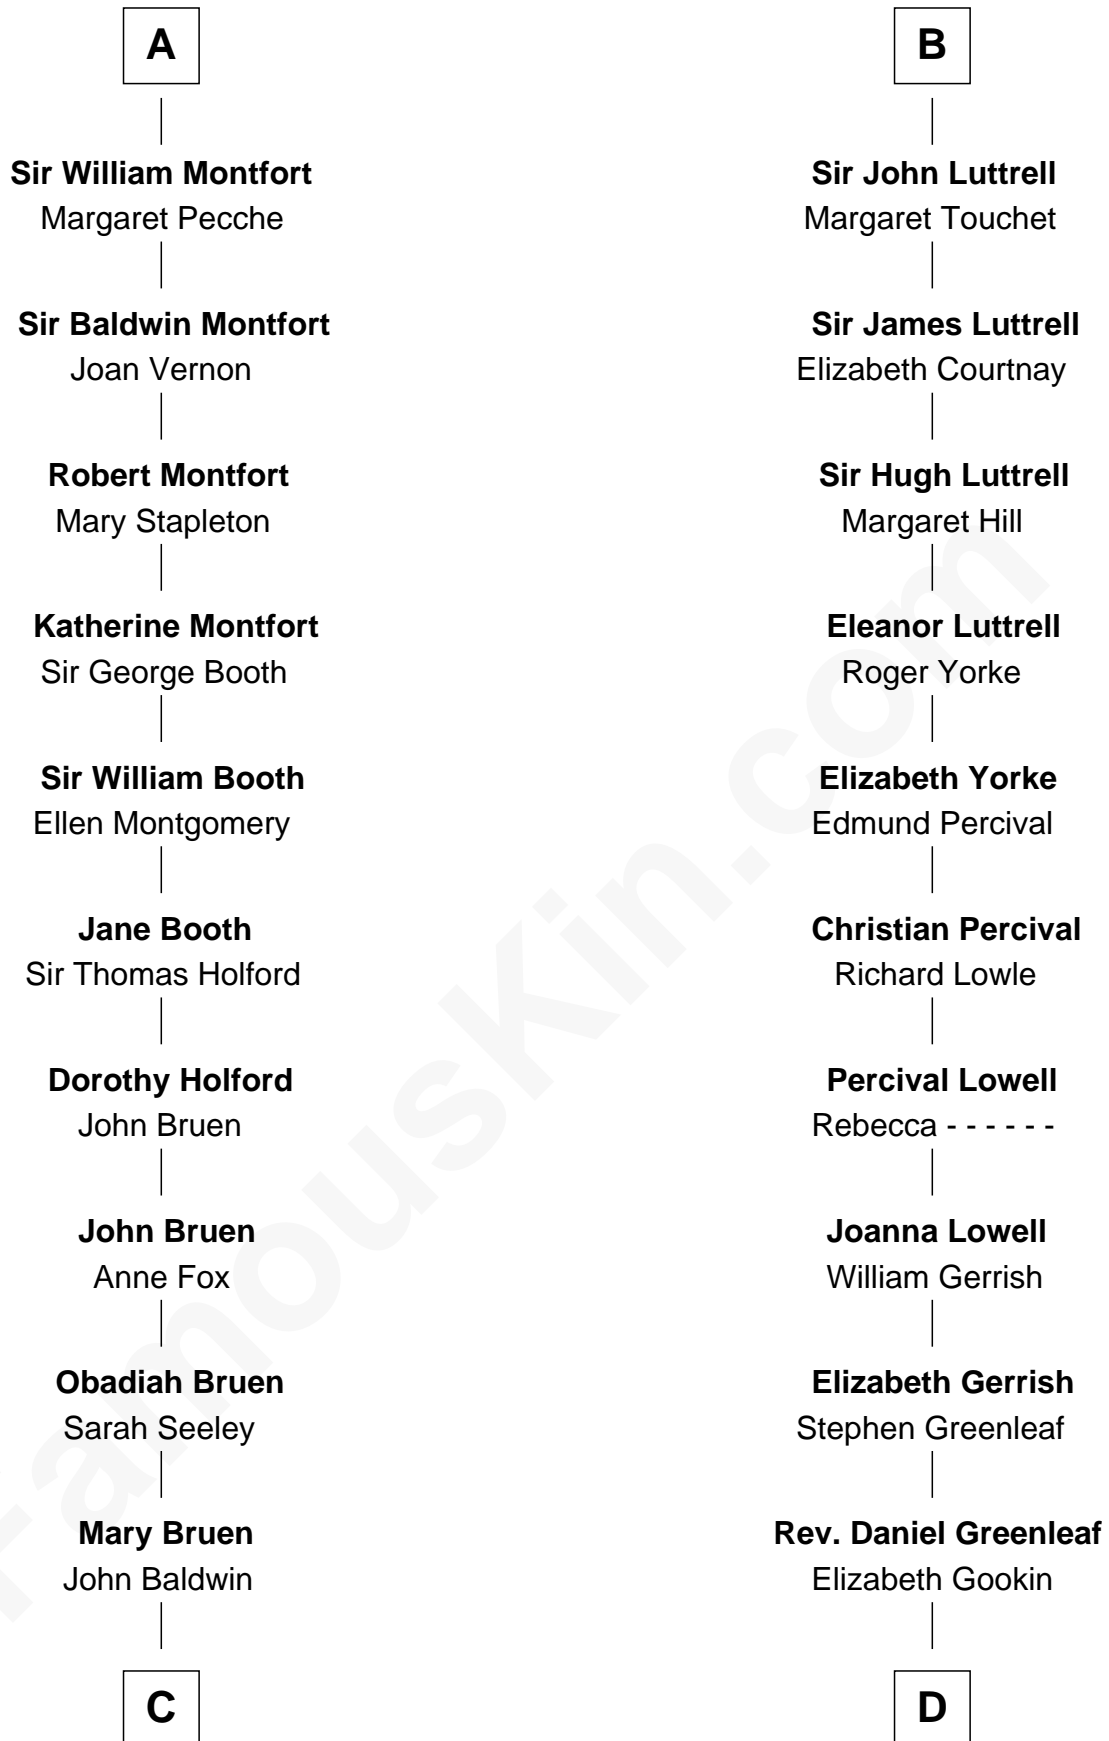

FamousKin.com Relationship Chart of

Abraham Baldwin

Signer of the U.S. Constitution

20th cousin of

Herman Melville

Author of Moby Dick

Sir William Marshal

Isabel de Clare

C

Abigail Baldwin

Samuel Baldwin

Timothy Baldwin

Bathsheba Stone

Michael Baldwin

Lucy Dudley

Abraham Baldwin