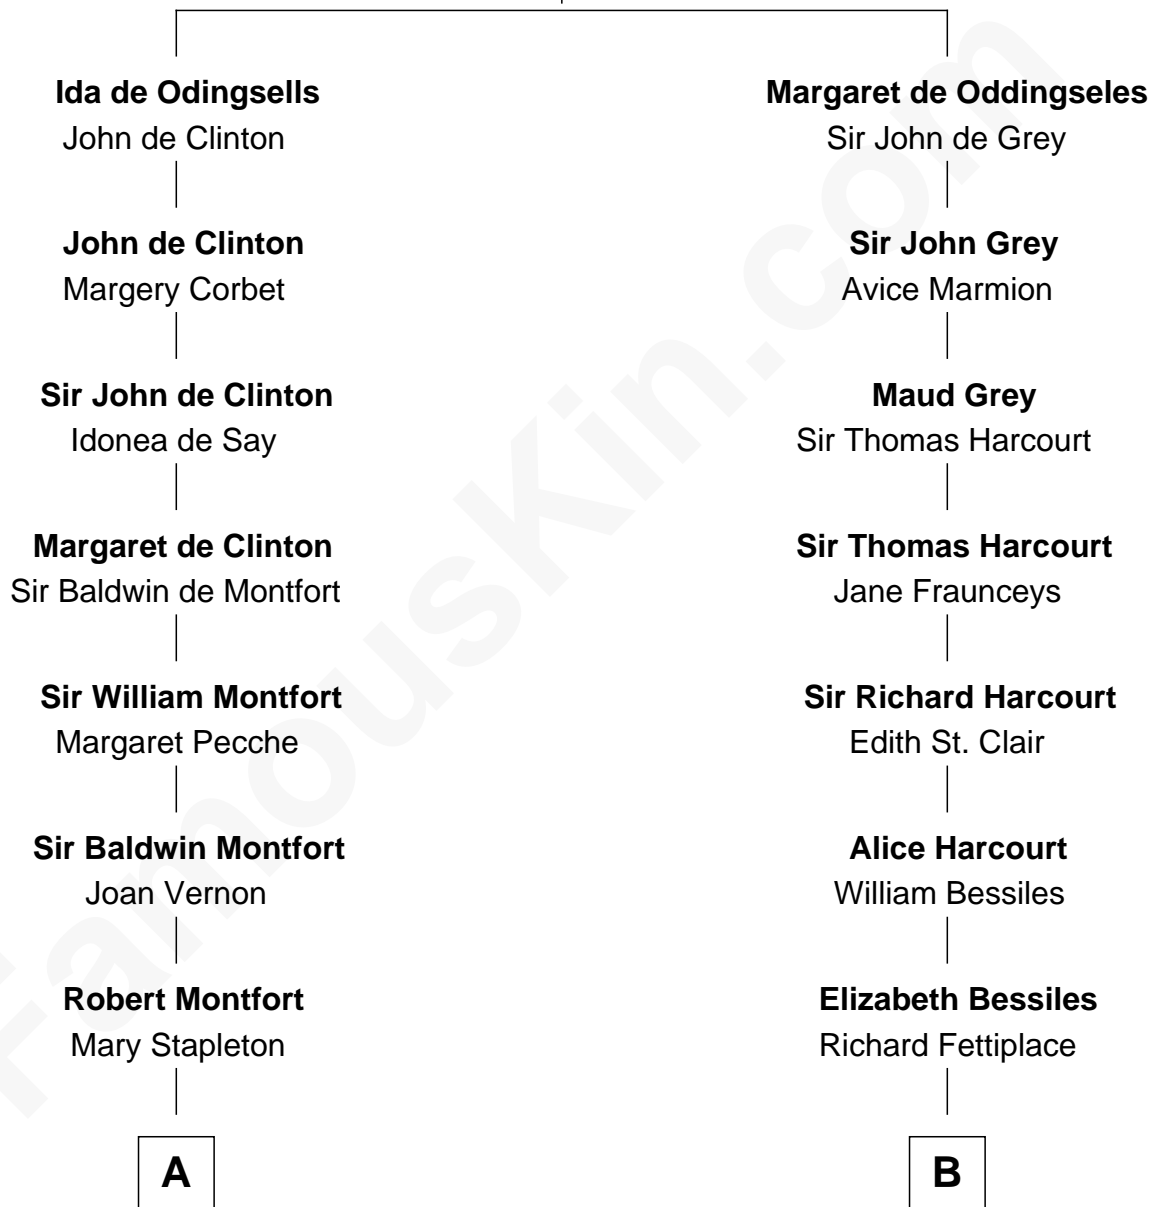

## Relationship Chart of

### Abraham Baldwin

*Signer of the U.S. Constitution*

17th cousin 3 times removed of

**Dick Clark**

*Radio and TV Host*

**William de Odingsells**

Ela FitzWalter

**C**

**George Barnard**  
Jane Sophia Fuller

**Charles Fuller Barnard**  
Anna May Aldridge

**Julia Fuller Barnard**  
Richard Augustus Clark

**Dick Clark**  
*Radio and TV Host*