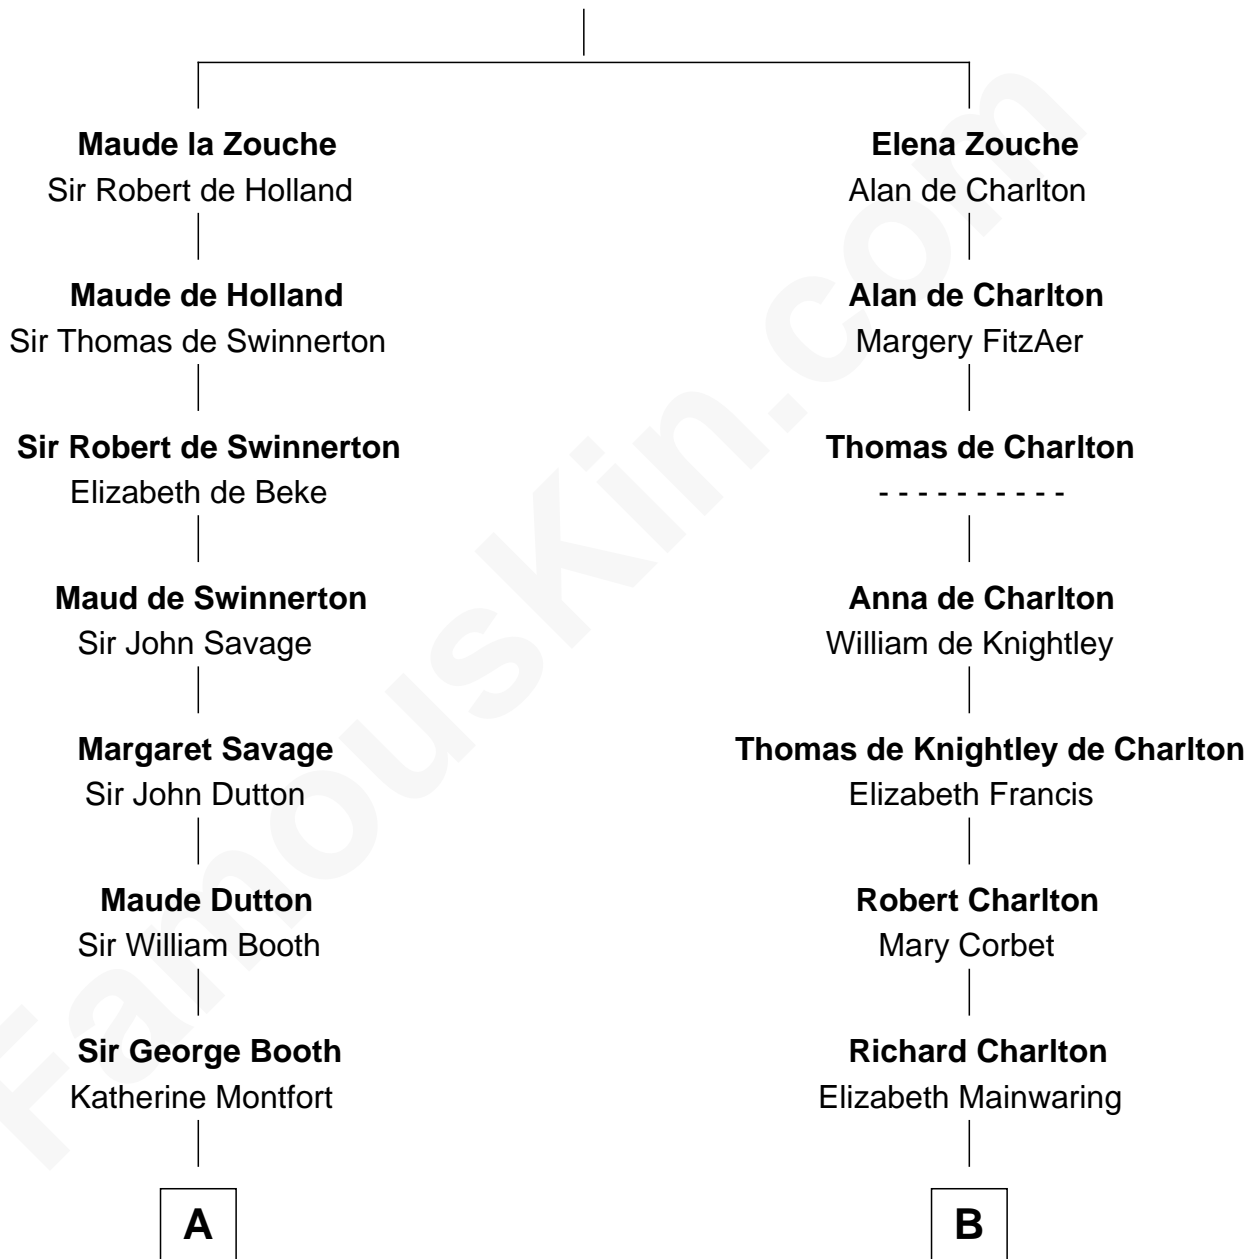

# FamousKin.com Relationship Chart of

**Abraham Baldwin**

*Signer of the U.S. Constitution*

16th cousin 4 times removed of

**Dick Clark**

*Radio and TV Host*

**Sir Alan la Zouche**

Eleanor de Segrave

**C**

**George Barnard**  
Jane Sophia Fuller

**Charles Fuller Barnard**  
Anna May Aldridge

**Julia Fuller Barnard**  
Richard Augustus Clark

**Dick Clark**  
*Radio and TV Host*