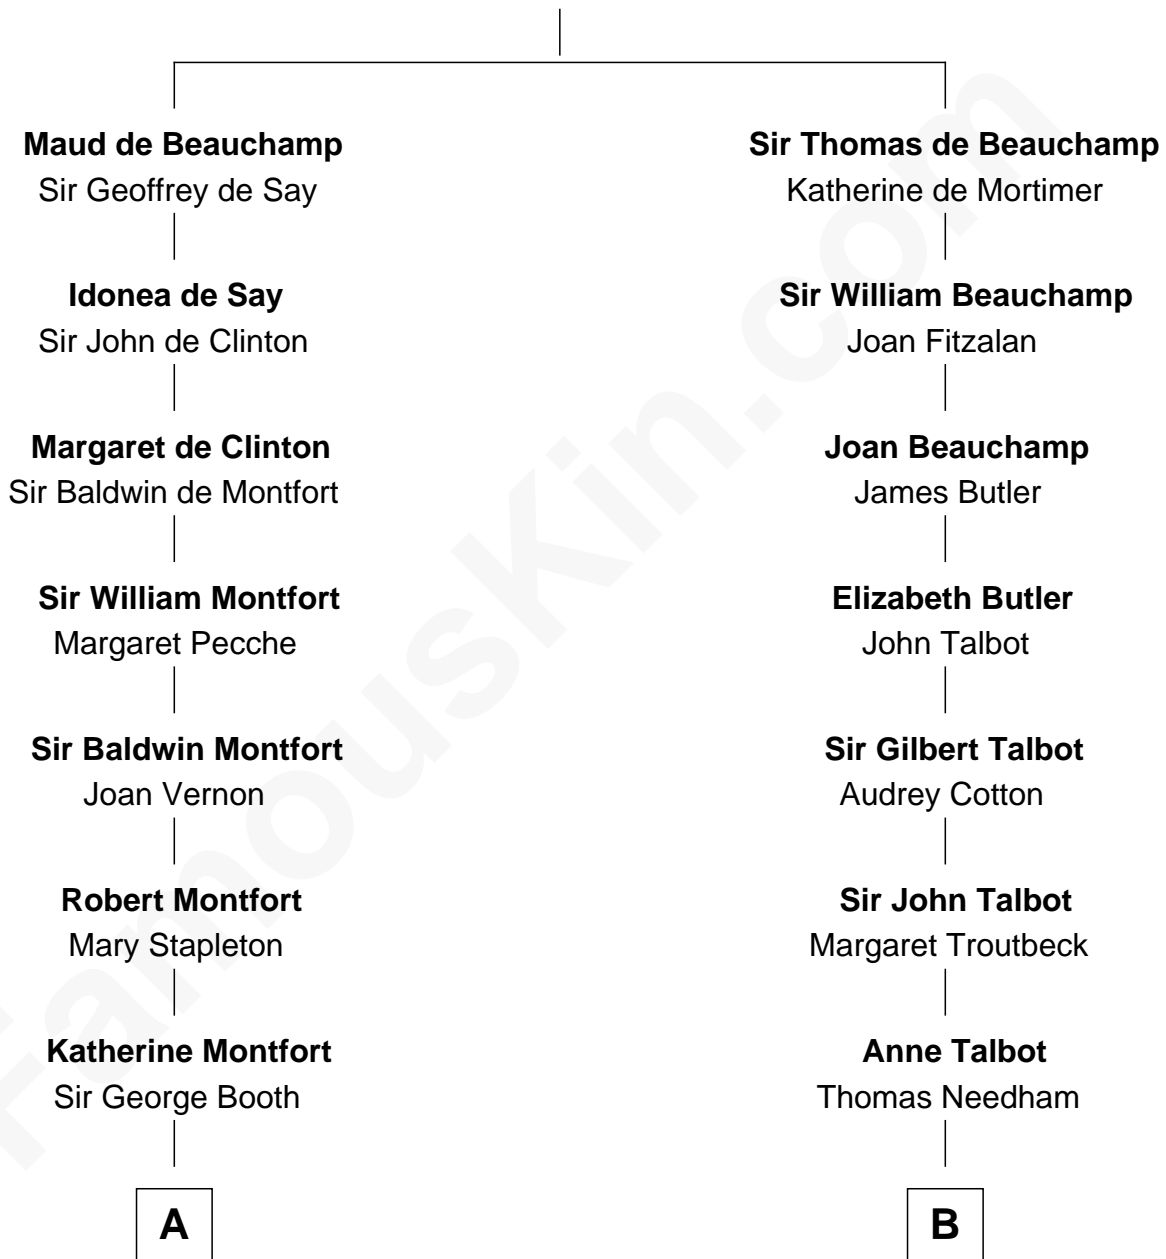

FamousKin.com Relationship Chart of

Abraham Baldwin

Signer of the U.S. Constitution

16th cousin 3 times removed of

Dick Clark

Radio and TV Host

Guy de Beauchamp

Alice de Toeni

C

Charles Fuller Barnard

Anna May Aldridge

Julia Fuller Barnard

Richard Augustus Clark

Dick Clark

Radio and TV Host

FamousKin.com