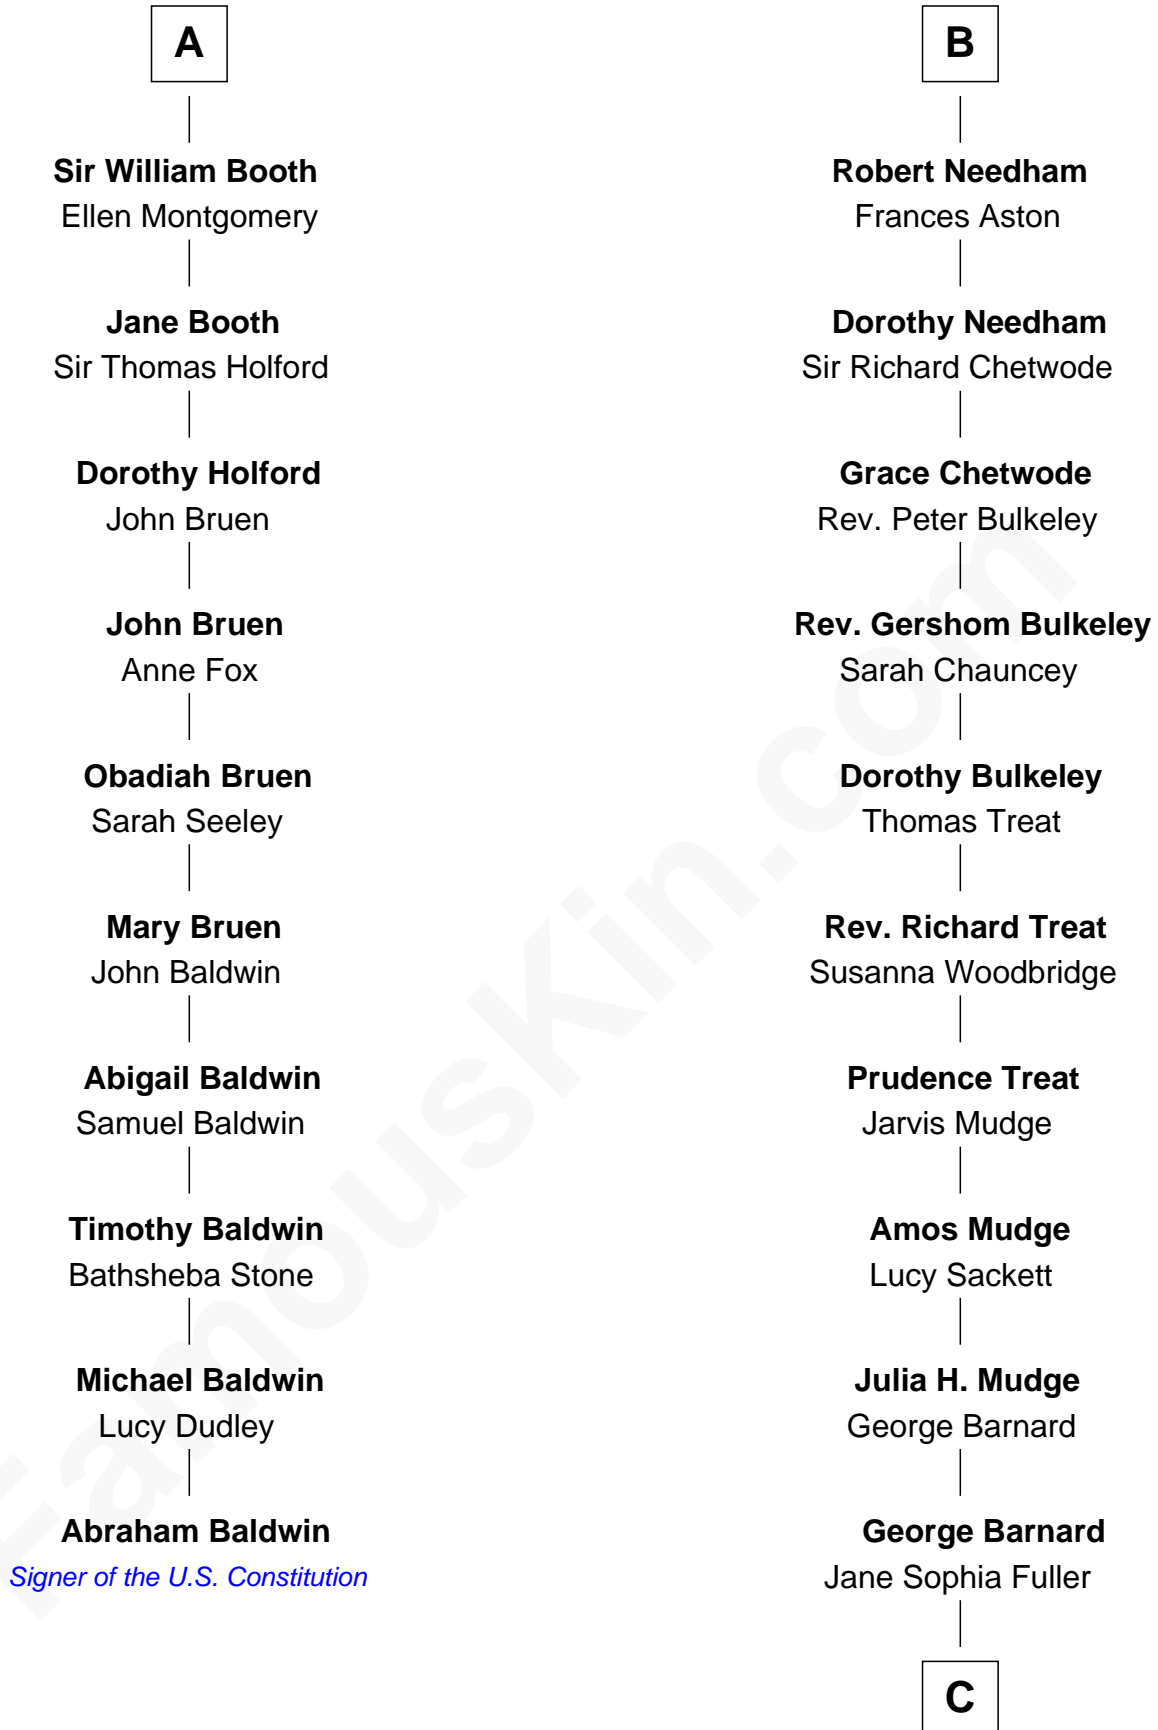

FamousKin.com Relationship Chart of

Abraham Baldwin

Signer of the U.S. Constitution

16th cousin 3 times removed of

Dick Clark

Radio and TV Host

Guy de Beauchamp

Alice de Toeni

C

Charles Fuller Barnard

Anna May Aldridge

Julia Fuller Barnard

Richard Augustus Clark

Dick Clark

Radio and TV Host

FamousKin.com