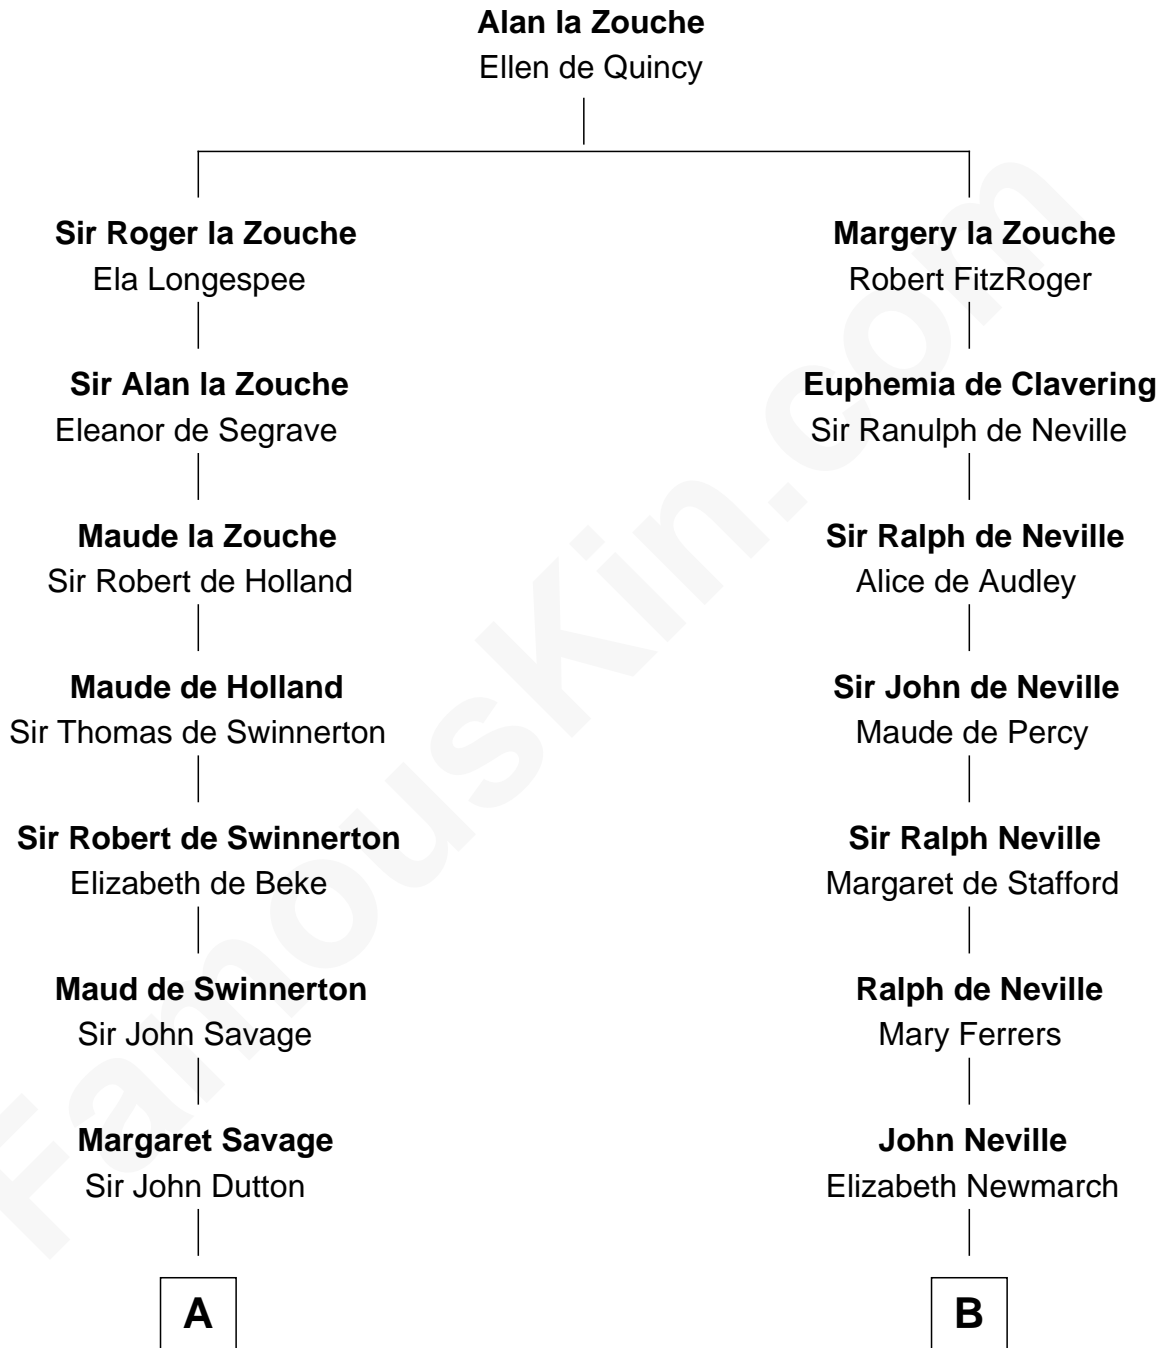

FamousKin.com

Relationship Chart of

Abraham Baldwin

Signer of the U.S. Constitution

18th cousin 3 times removed of

Charles A. Pillsbury

Co-Founder of C.A. Pillsbury Co.

C

Michael Baldwin

Lucy Dudley

Abraham Baldwin

Signer of the U.S. Constitution

D

John Carleton

Hannah Platts

Moses Carleton