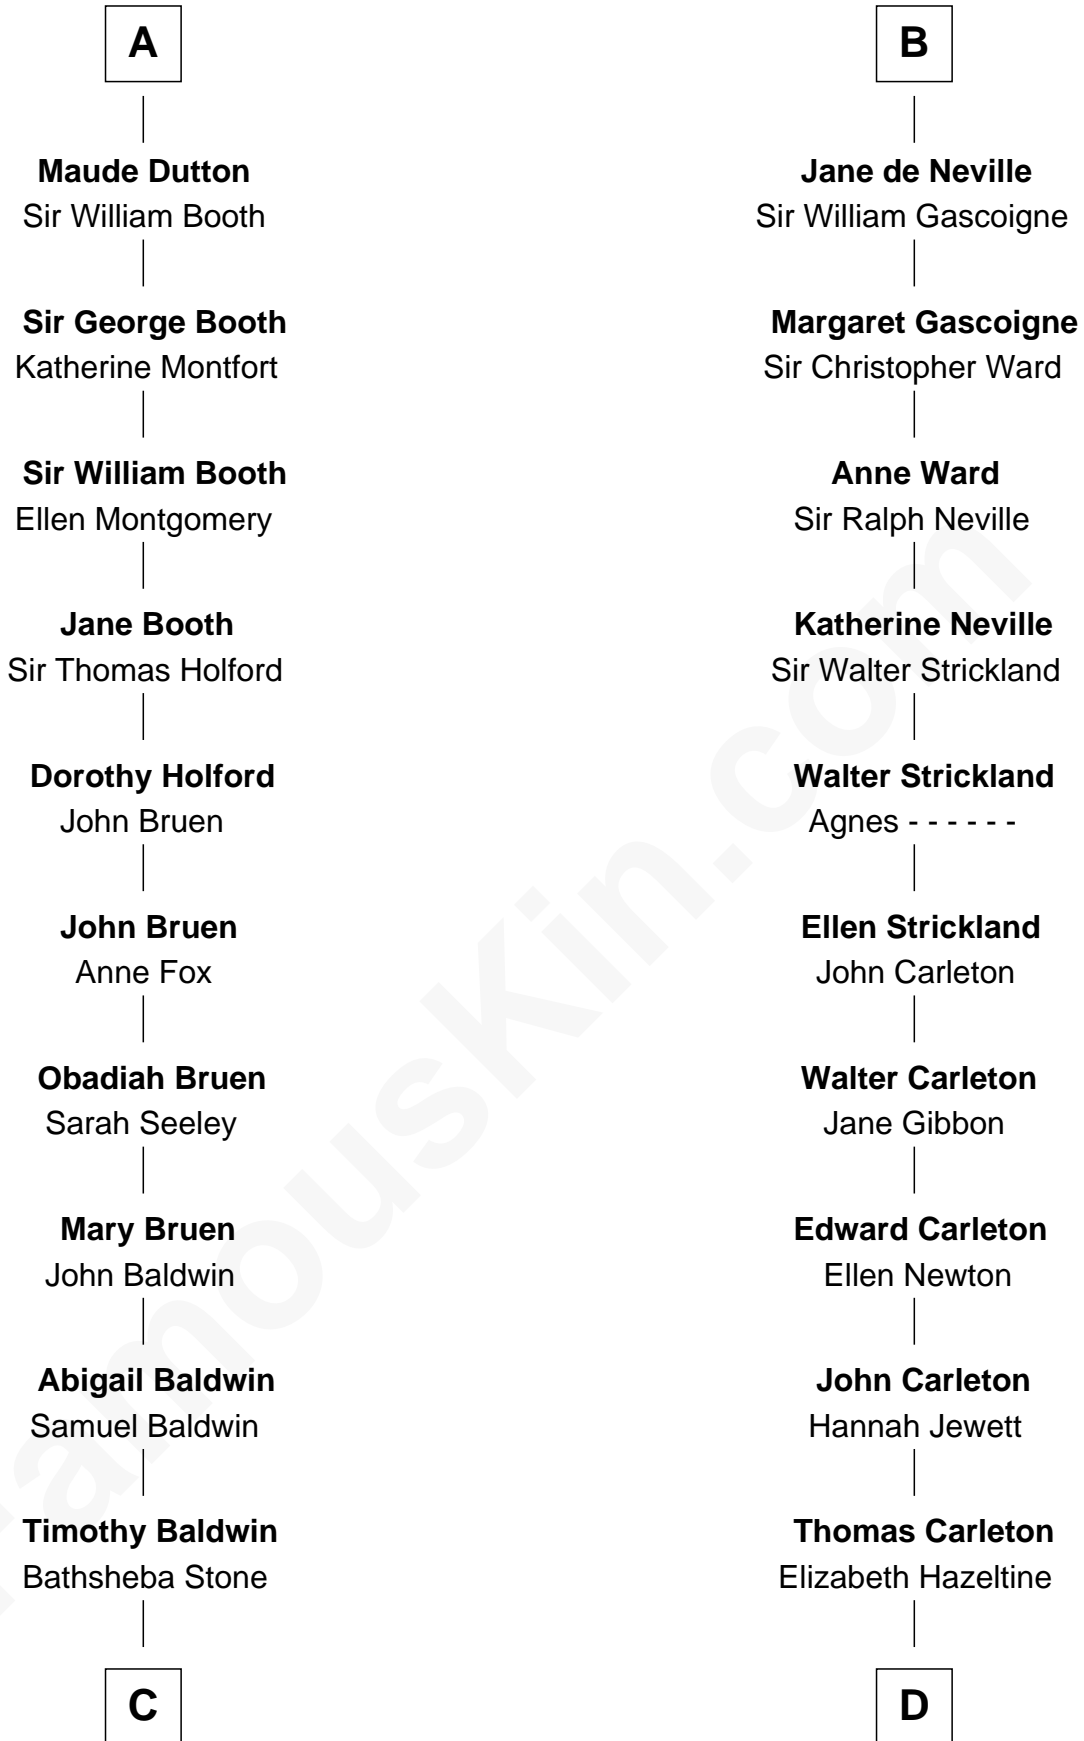

FamousKin.com

Relationship Chart of

Abraham Baldwin

Signer of the U.S. Constitution

18th cousin 3 times removed of

Charles A. Pillsbury

Co-Founder of C.A. Pillsbury Co.

C

Michael Baldwin

Lucy Dudley

Abraham Baldwin

Signer of the U.S. Constitution

D

John Carleton

Hannah Platts

Moses Carleton