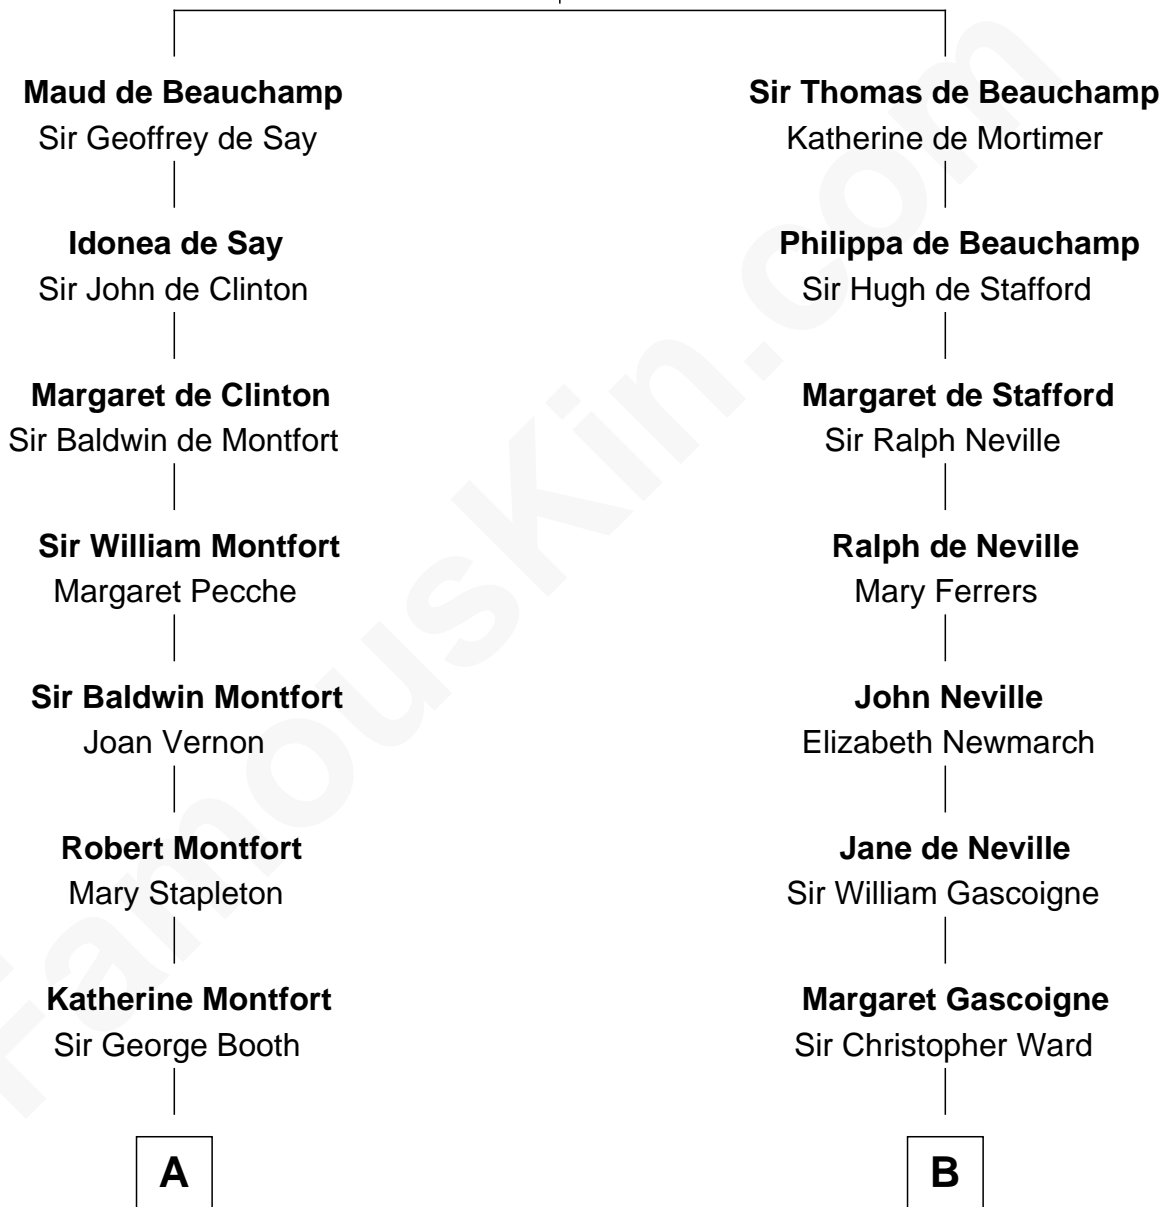

FamousKin.com Relationship Chart of

Abraham Baldwin

Signer of the U.S. Constitution

16th cousin 3 times removed of

Charles A. Pillsbury

Co-Founder of C.A. Pillsbury Co.

Guy de Beauchamp

Alice de Toeni