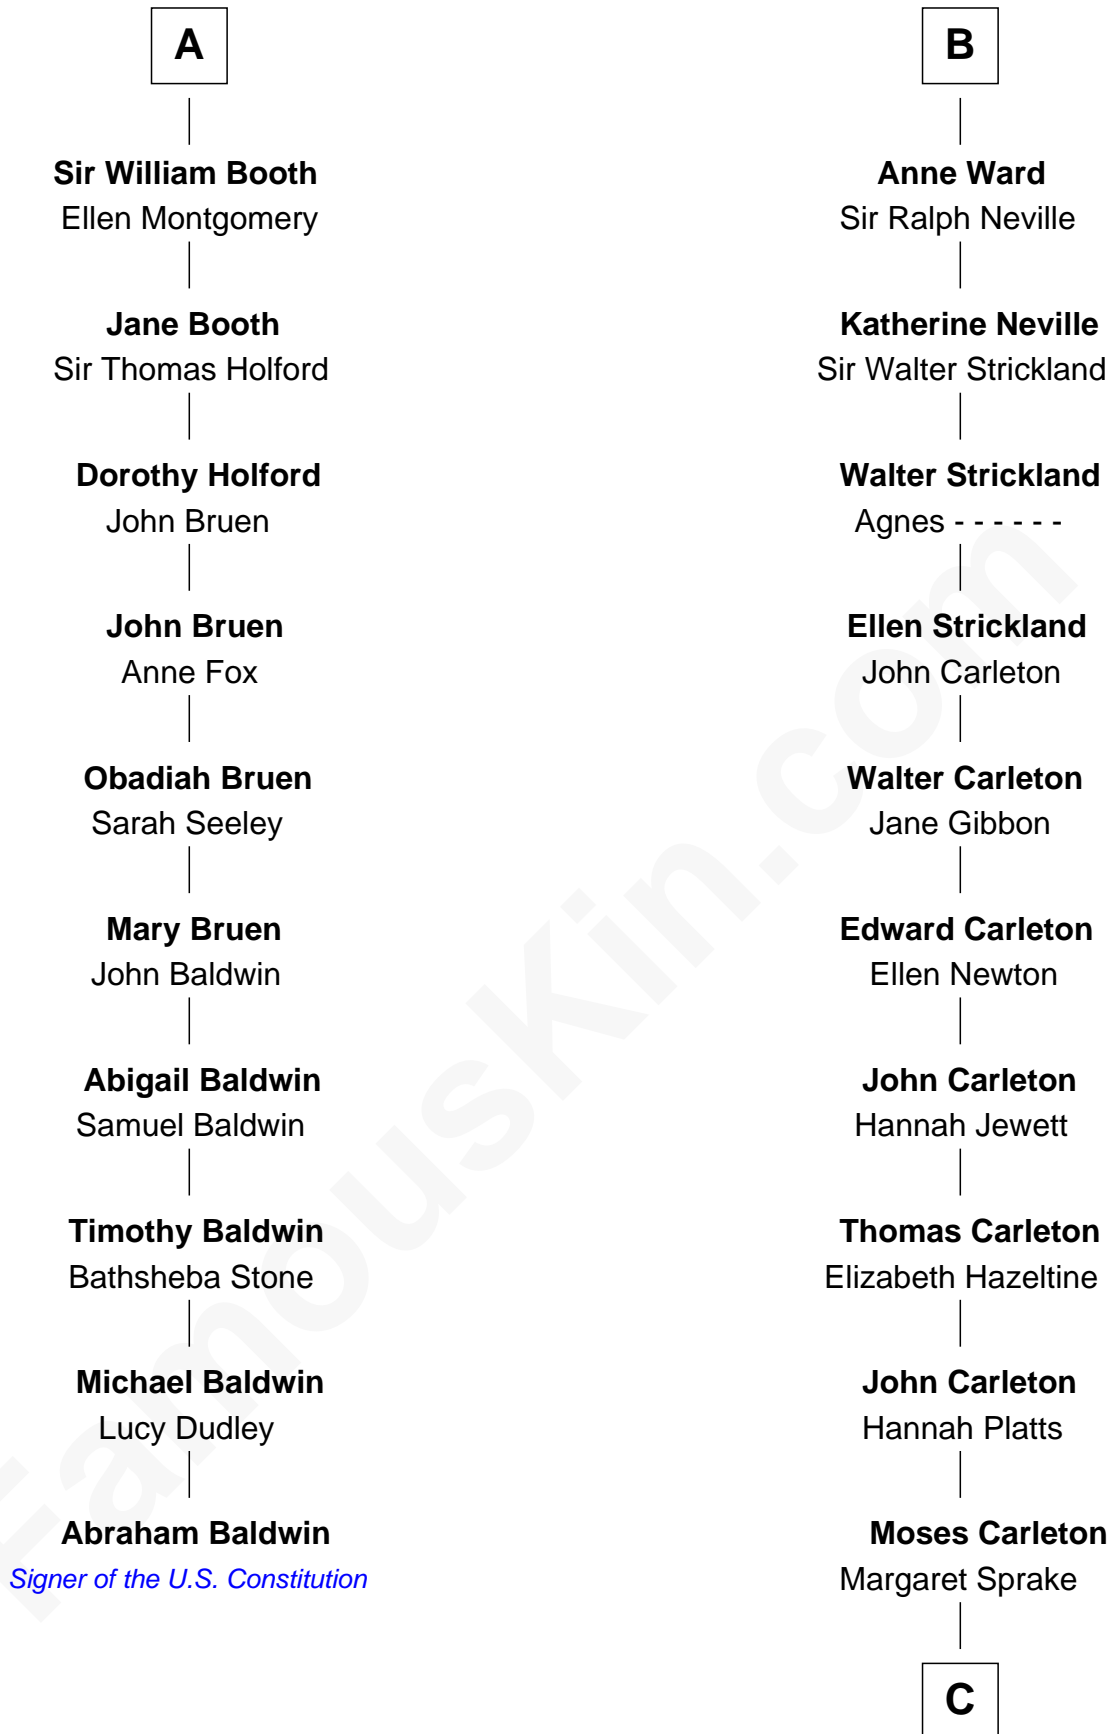

FamousKin.com Relationship Chart of

Abraham Baldwin

Signer of the U.S. Constitution

16th cousin 3 times removed of

Charles A. Pillsbury

Co-Founder of C.A. Pillsbury Co.

Guy de Beauchamp

Alice de Toeni