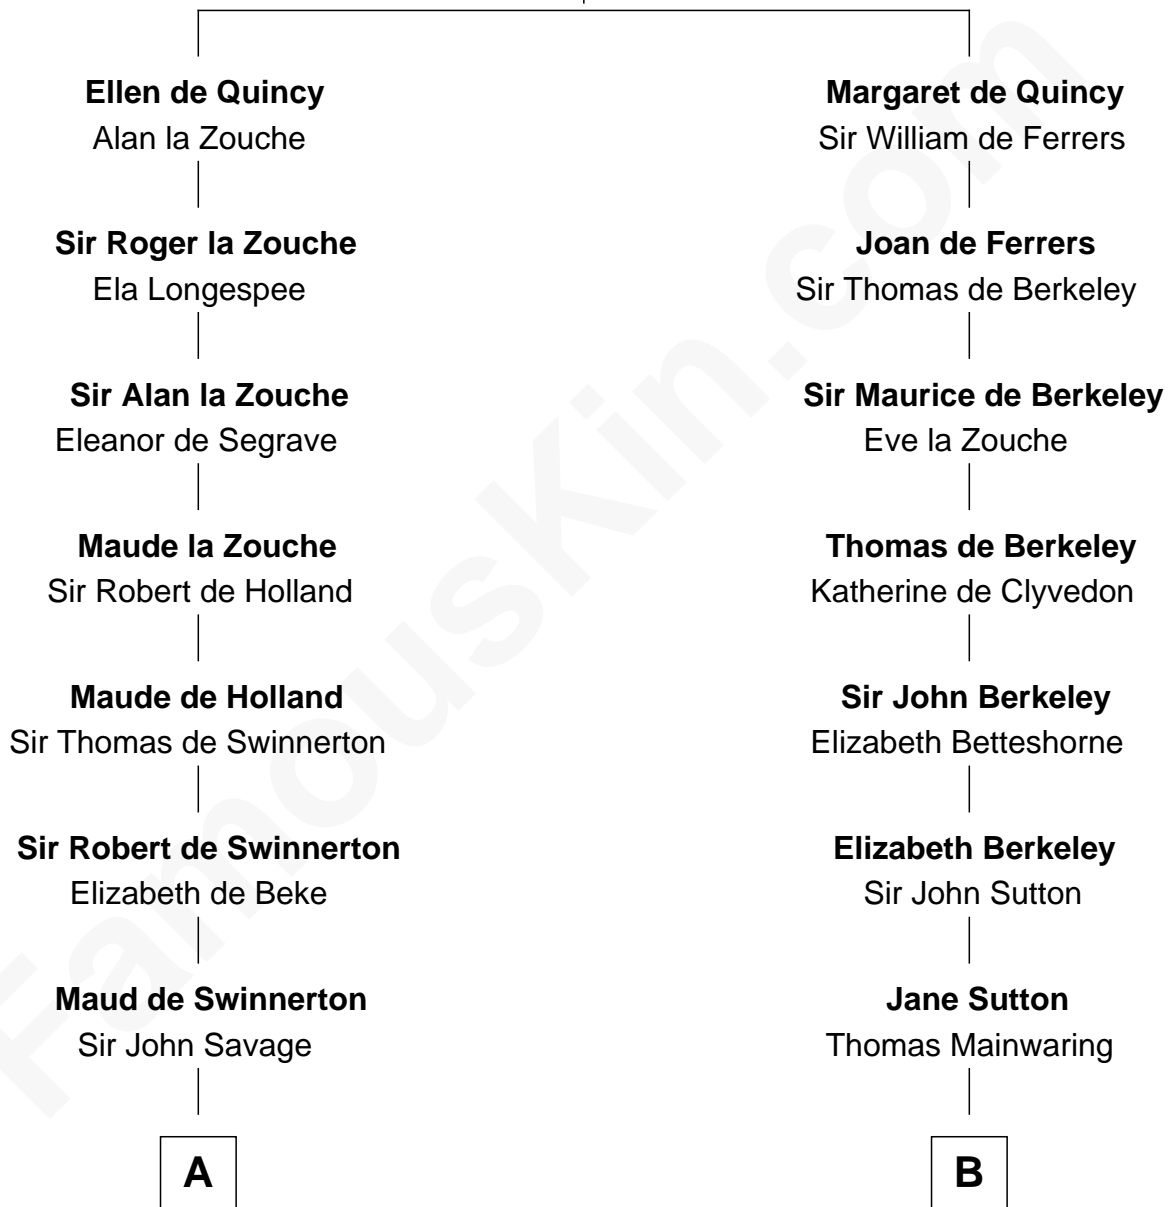

FamousKin.com Relationship Chart of

Abraham Baldwin

Signer of the U.S. Constitution

19th cousin 2 times removed of

Illeana Douglas

TV and Movie Actress

Sir Roger de Quincy

Helen of Galloway

C

Timothy Baldwin
Bathsheba Stone

Michael Baldwin
Lucy Dudley

Abraham Baldwin
Signer of the U.S. Constitution

D

Emma Jane Douglas
Col. George Taliaferro Shackelford

Lena Priscilla Shackelford
Edouard Gregory Hesselberg