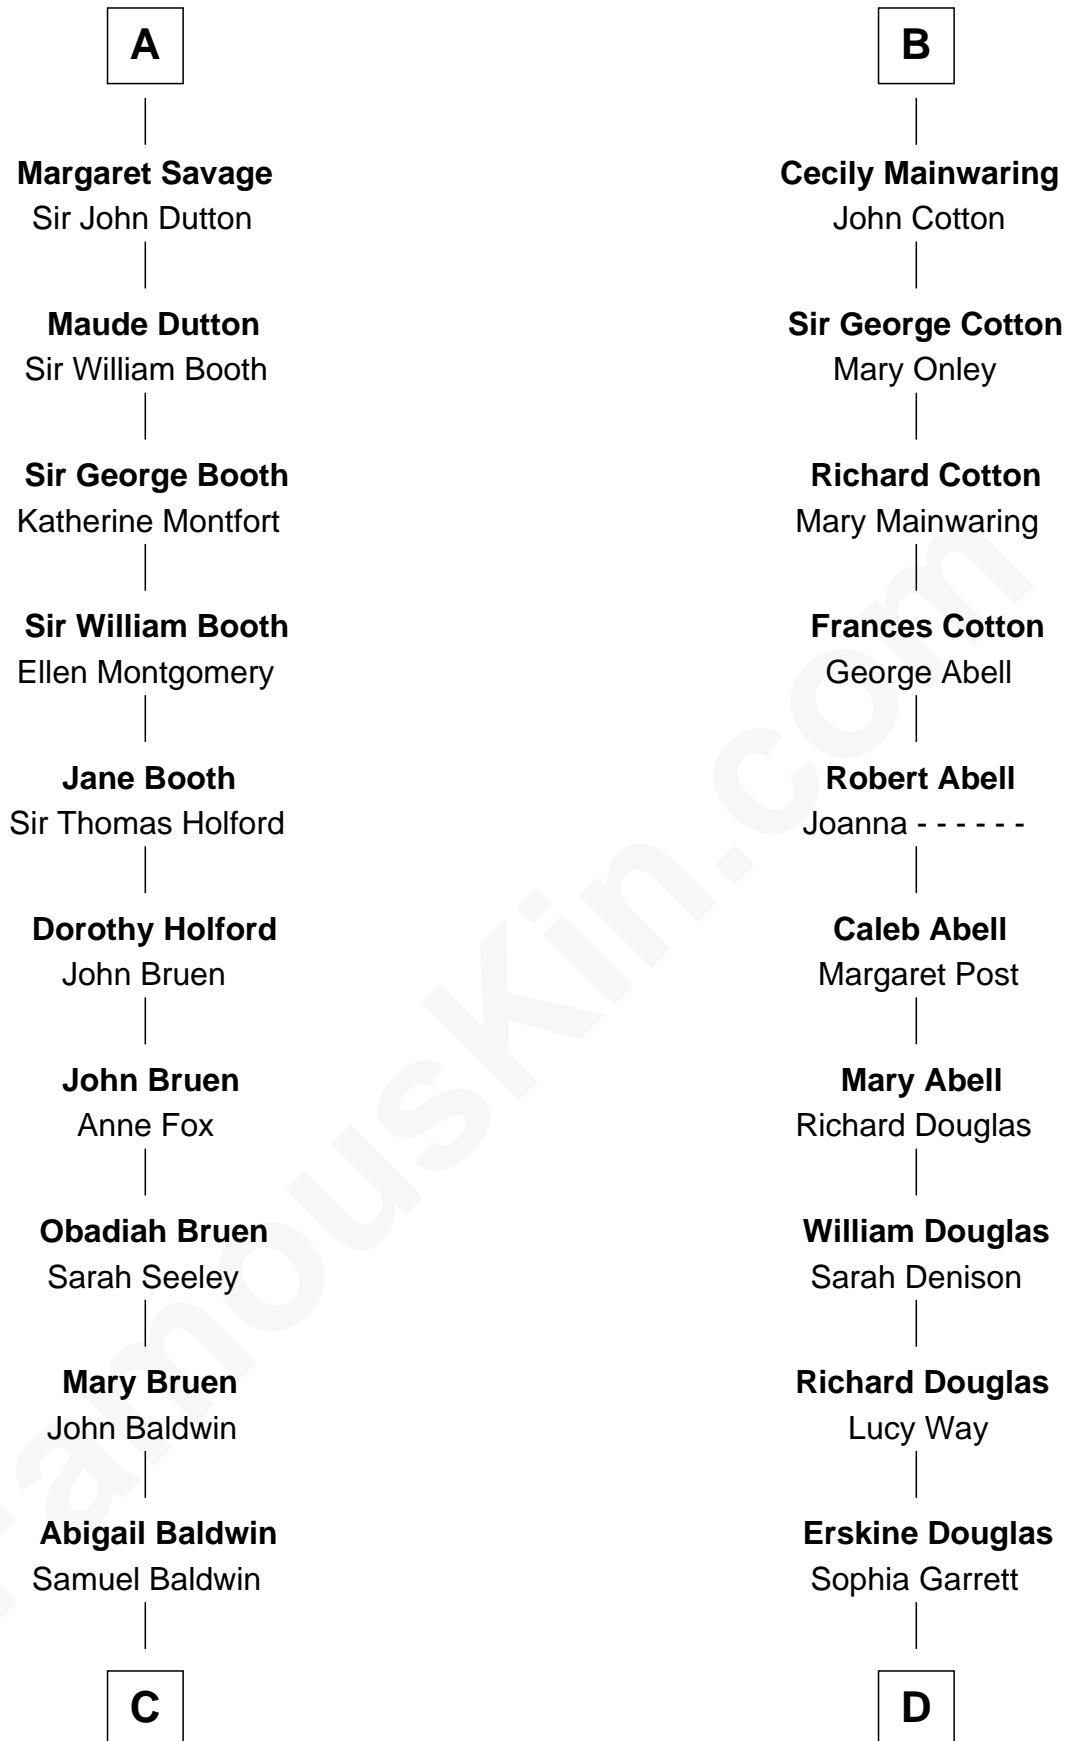

FamousKin.com Relationship Chart of

Abraham Baldwin

Signer of the U.S. Constitution

19th cousin 2 times removed of

Illeana Douglas

TV and Movie Actress

Sir Roger de Quincy

Helen of Galloway

C

Timothy Baldwin
Bathsheba Stone

Michael Baldwin
Lucy Dudley

Abraham Baldwin
Signer of the U.S. Constitution

D

Emma Jane Douglas
Col. George Taliaferro Shackelford

Lena Priscilla Shackelford
Edouard Gregory Hesselberg