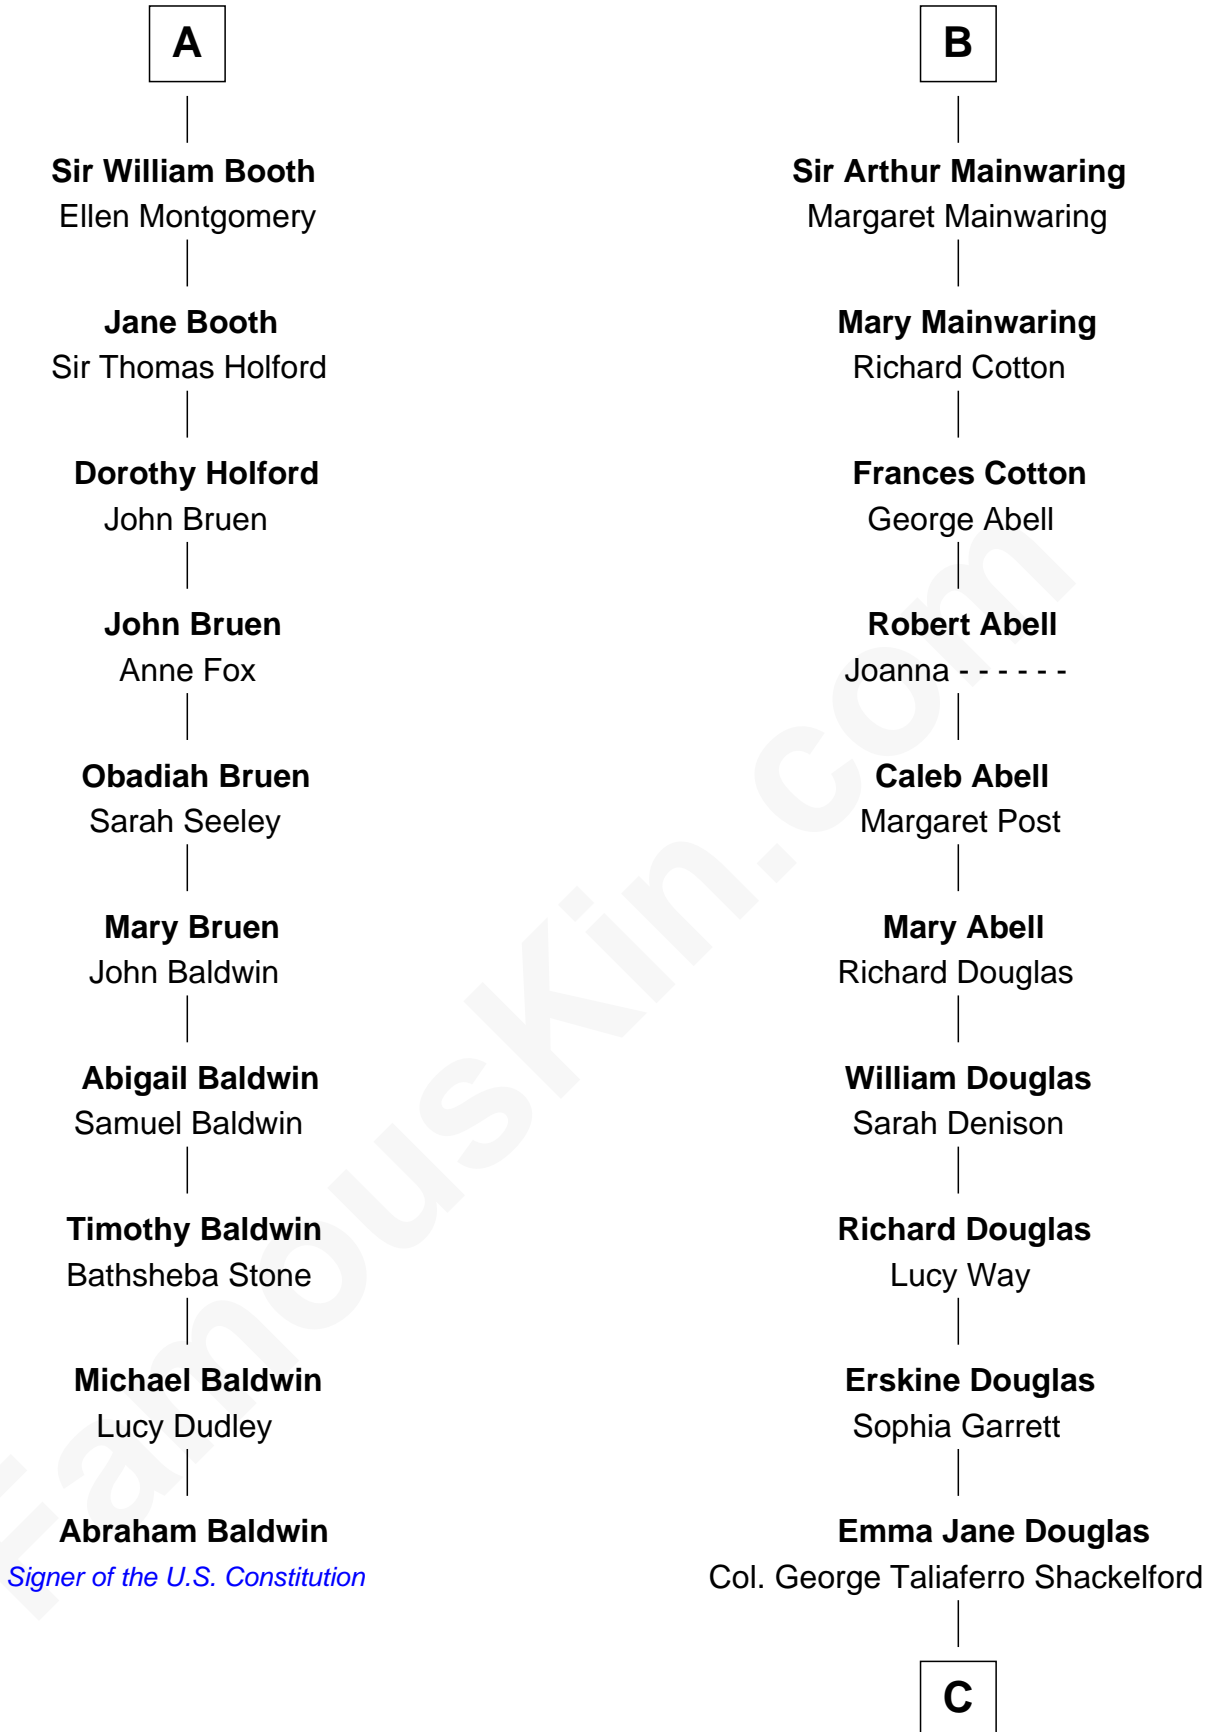

# FamousKin.com Relationship Chart of

**Abraham Baldwin**

*Signer of the U.S. Constitution*

16th cousin 4 times removed of

**Illeana Douglas**

*TV and Movie Actress*

**Guy de Beauchamp**

Alice de Toeni

**C**

**Lena Priscilla Shackelford**  
Edouard Gregory Hesselberg

**Melvyn Edouard Hesselberg**  
Rosalind Hightower

**Gregory Hesselberg**  
Joan Georgescu

**Illeana Douglas**  
*TV and Movie Actress*