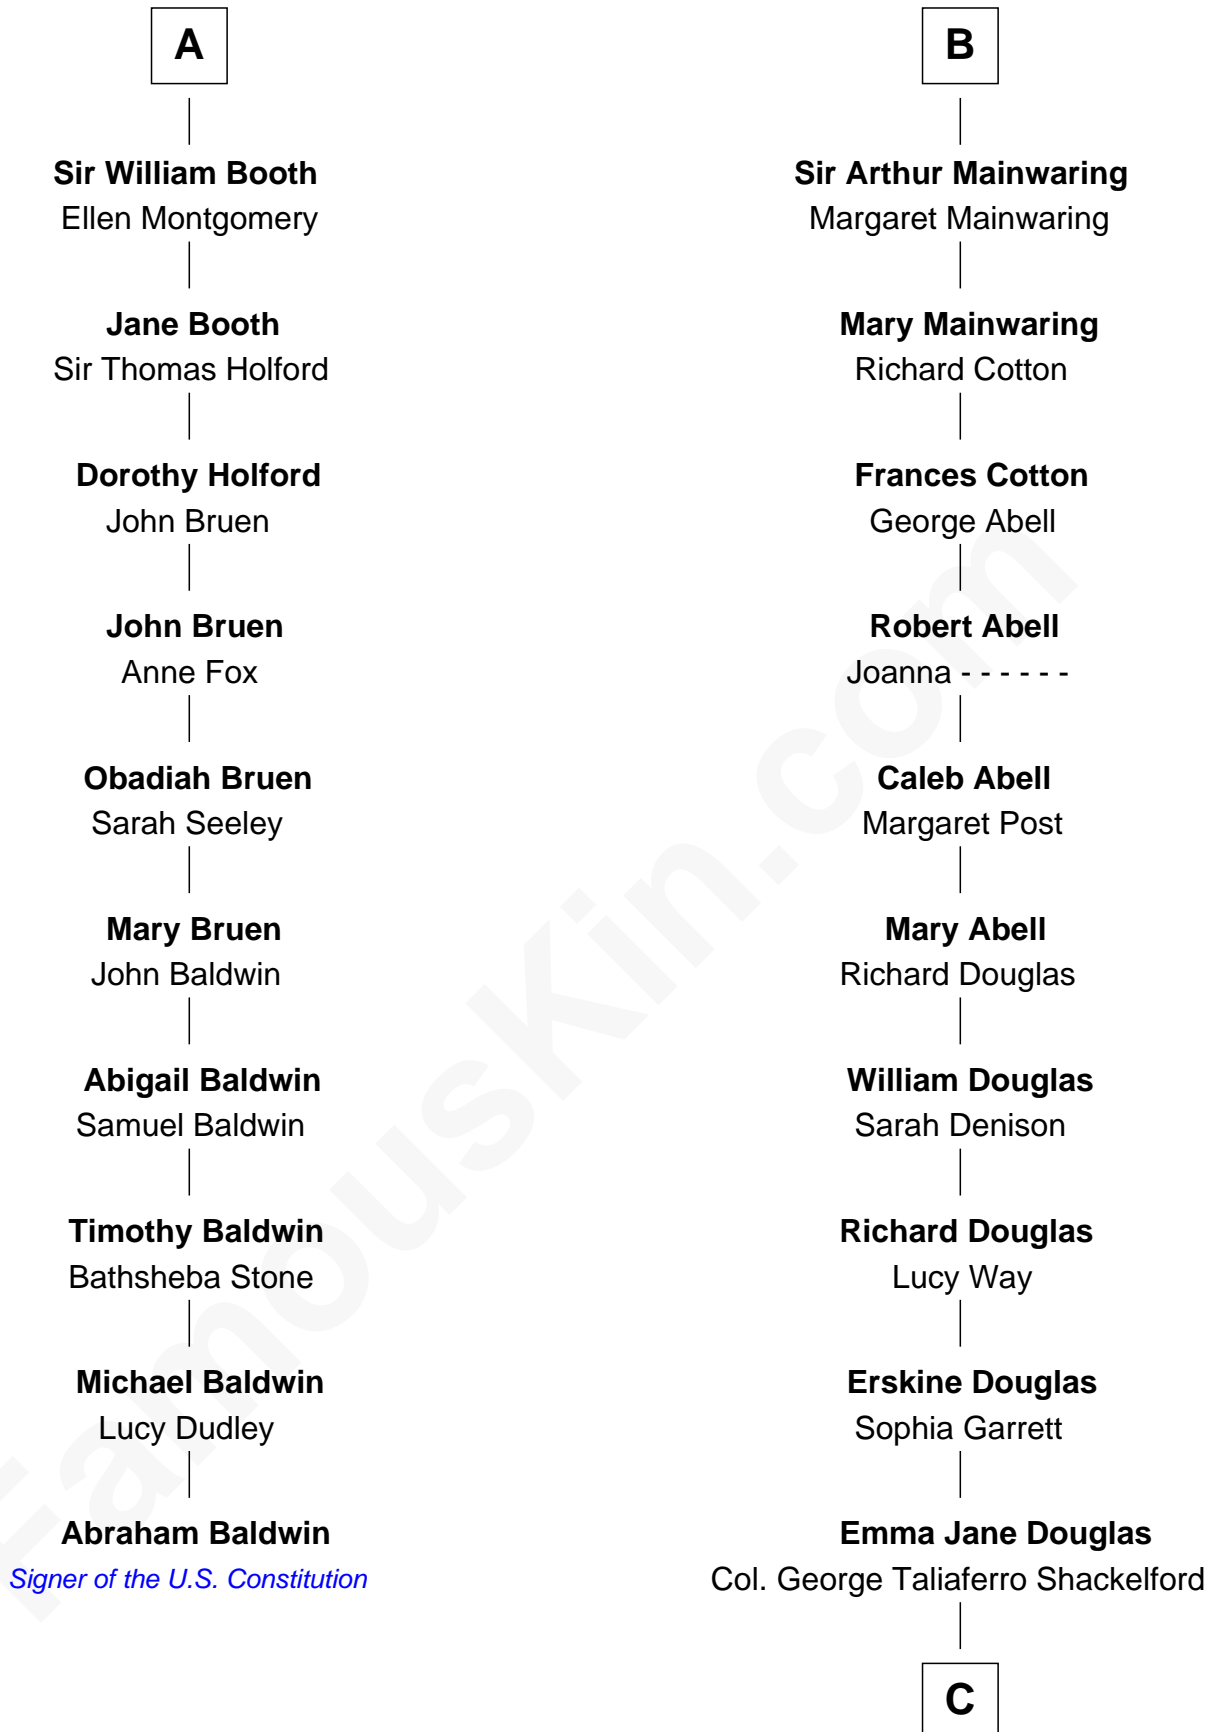

FamousKin.com Relationship Chart of

Abraham Baldwin

Signer of the U.S. Constitution

16th cousin 2 times removed of

Melvyn Douglas

Movie Actor

Guy de Beauchamp

Alice de Toeni

C

Lena Priscilla Shackelford
Edouard Gregory Hesselberg

Melvyn Douglas
Movie Actor

FamousKin.com