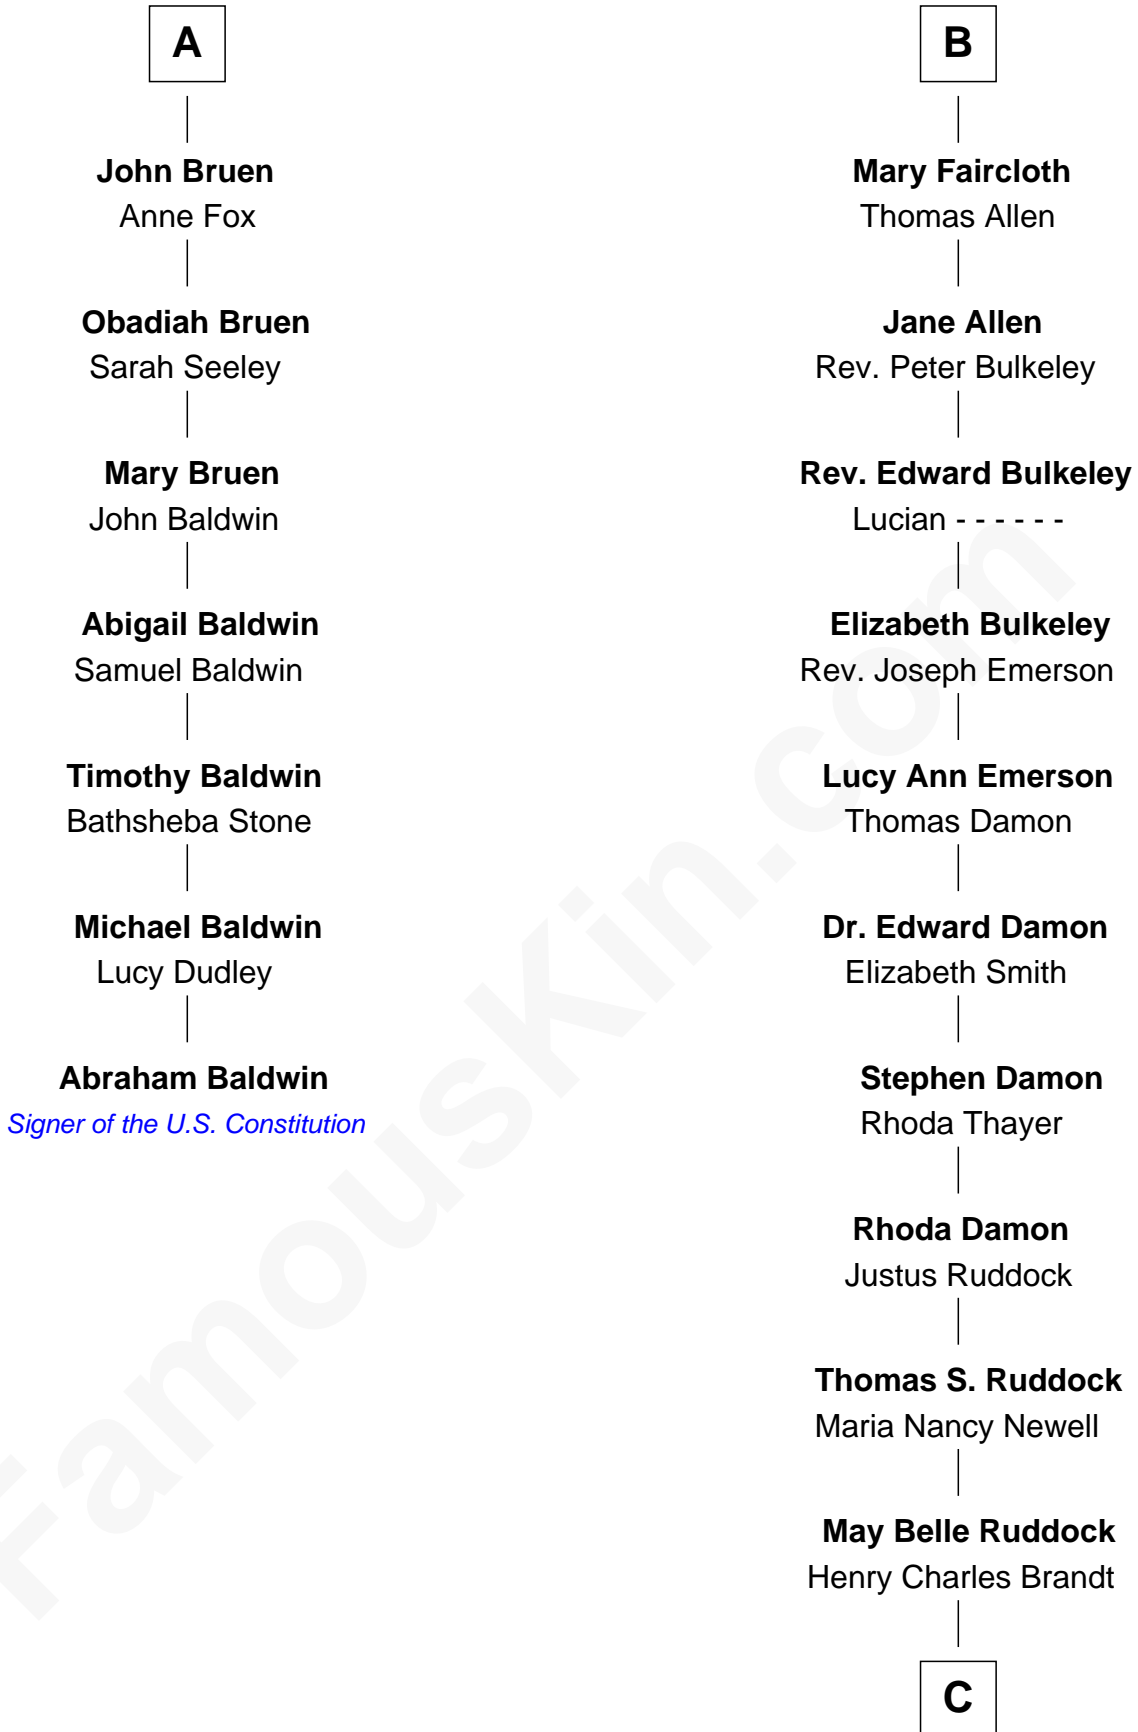

# FamousKin.com Relationship Chart of

**Abraham Baldwin**

*Signer of the U.S. Constitution*

13th cousin 6 times removed of

**Sarah Palin**

*9th Governor of Alaska*

**William le Boteler**  
Elizabeth de Havering

**C**

**Nellie Marie Brandt**  
Charles Francis Heath

**Charles Richard Heath**  
Sarah Sheeran

**Sarah Palin**  
*9th Governor of Alaska*

FamousKin.com