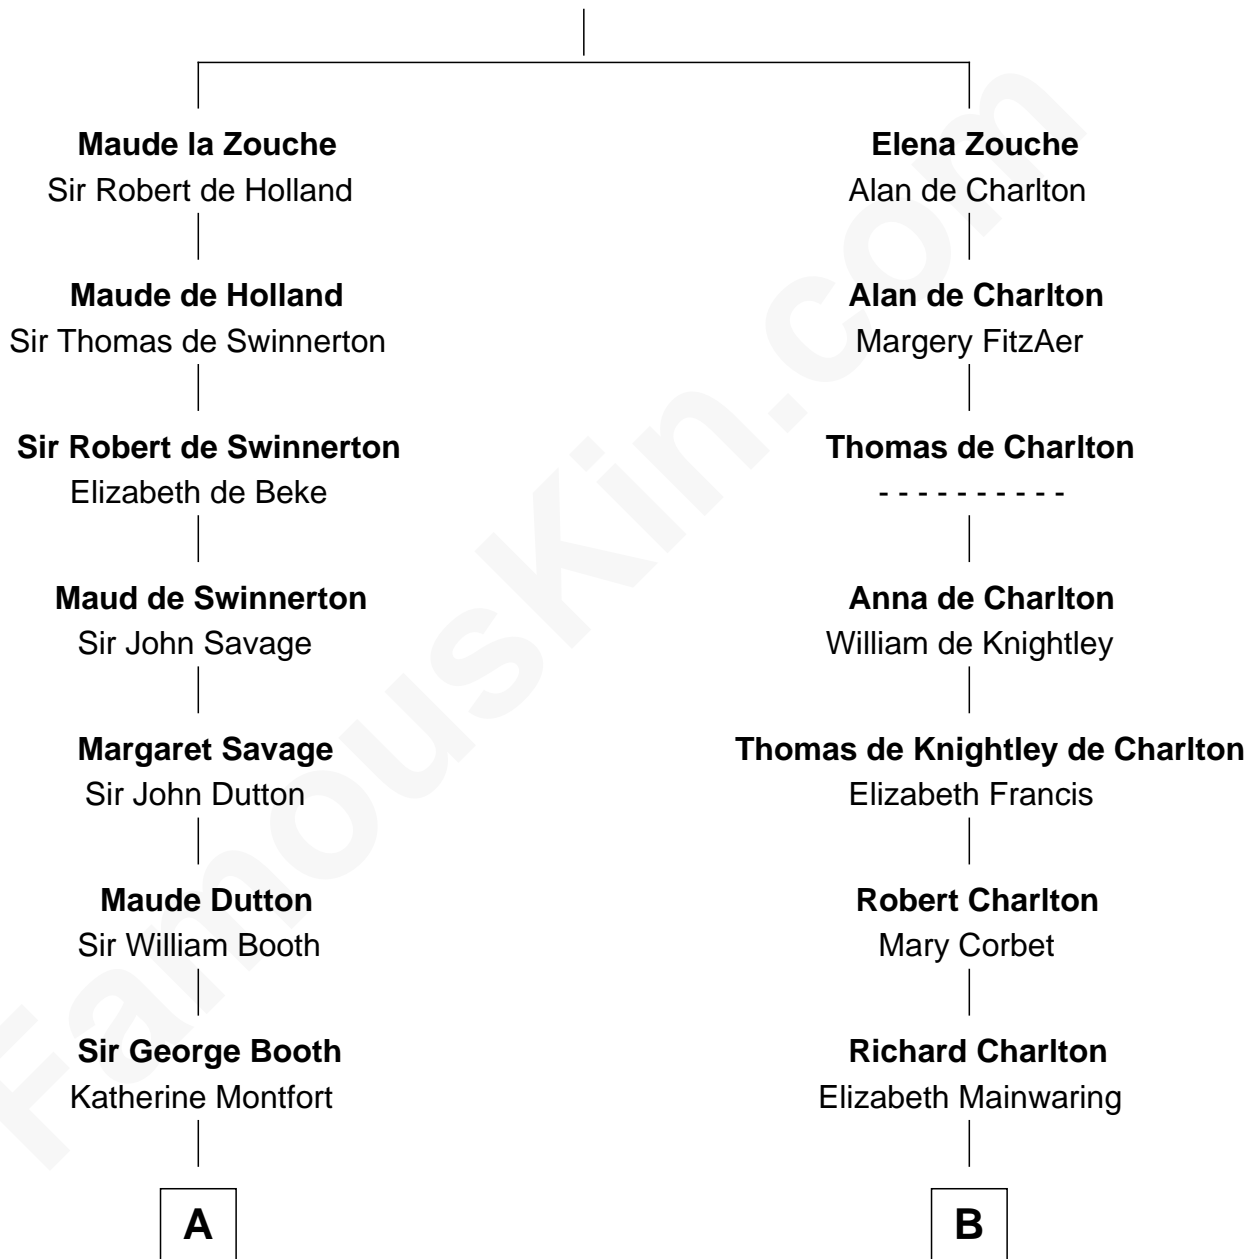

# FamousKin.com Relationship Chart of

**Abraham Baldwin**

*Signer of the U.S. Constitution*

16th cousin 5 times removed of

**Sarah Palin**

*9th Governor of Alaska*

**Sir Alan la Zouche**

Eleanor de Segrave

**C**

**Thomas S. Ruddock**  
Maria Nancy Newell

**May Belle Ruddock**  
Henry Charles Brandt

**Nellie Marie Brandt**  
Charles Francis Heath

**Charles Richard Heath**  
Sarah Sheeran

**Sarah Palin**  
*9th Governor of Alaska*