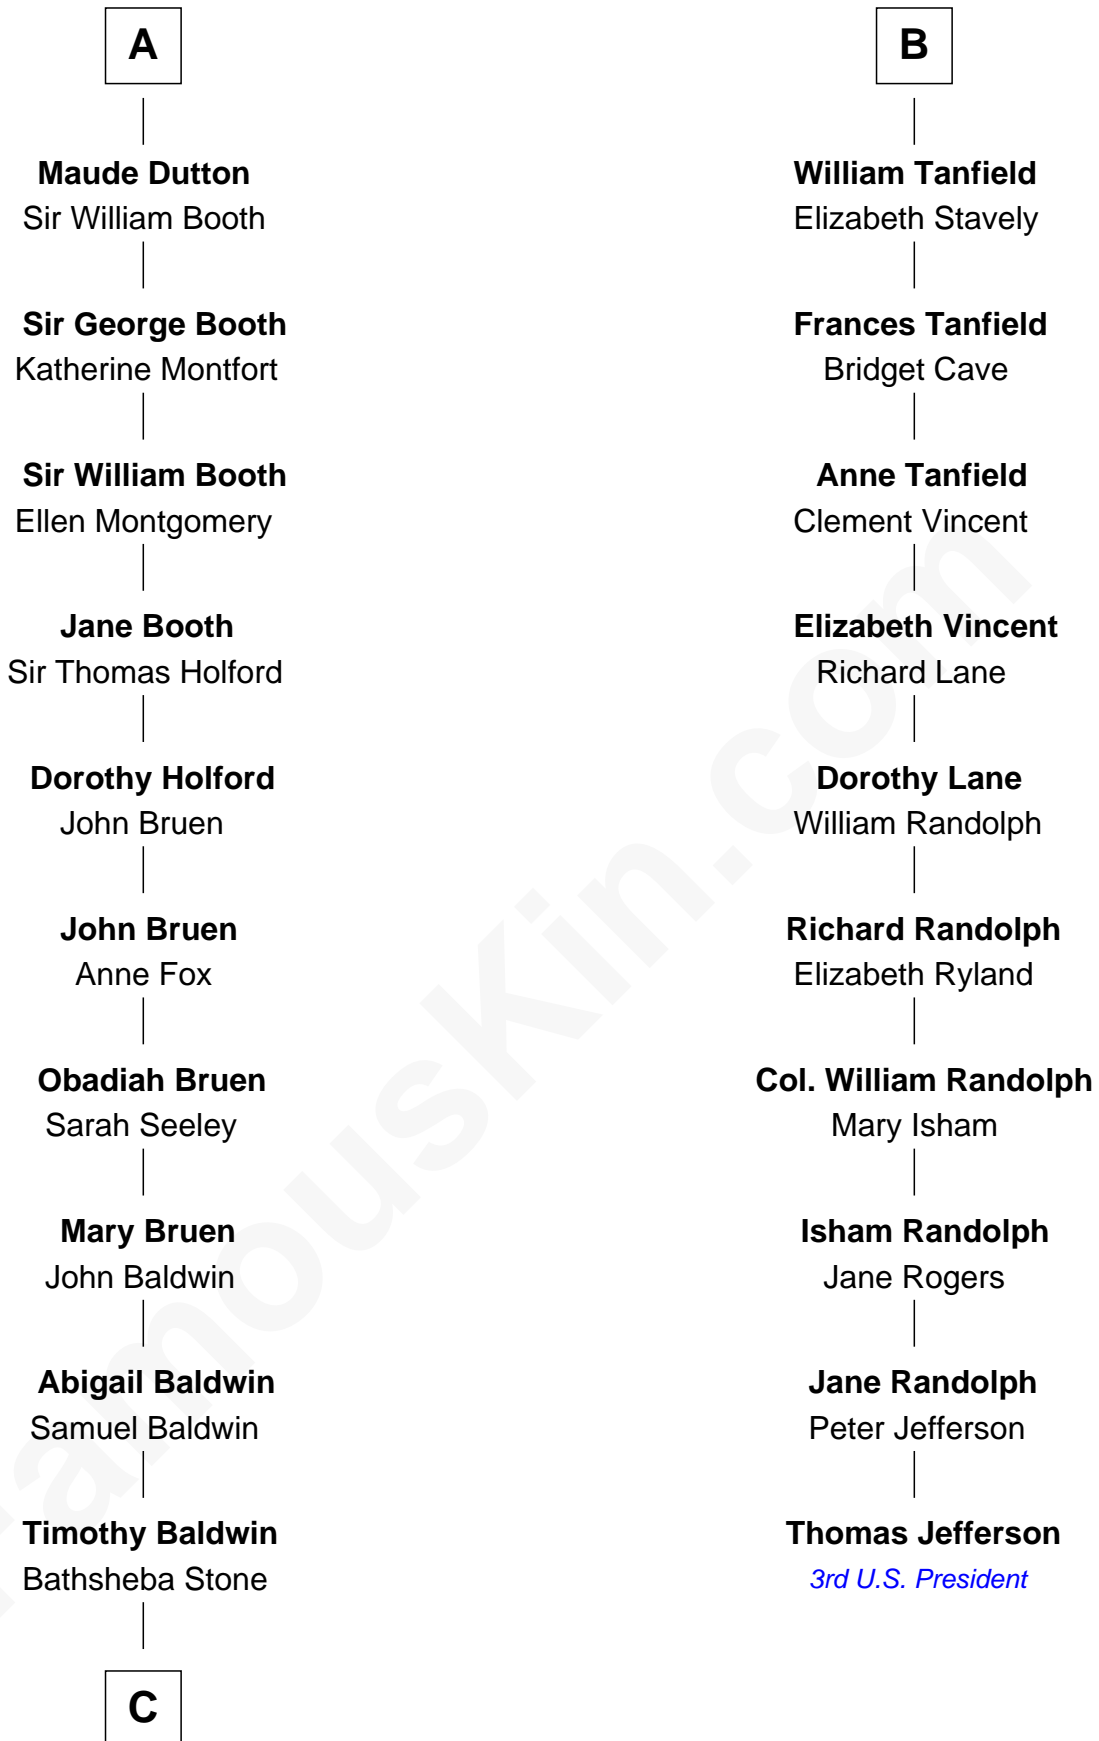

FamousKin.com Relationship Chart of

Abraham Baldwin

Signer of the U.S. Constitution

16th cousin 2 times removed of

Thomas Jefferson

3rd U.S. President and Signer of the Declaration of Independence

C

Michael Baldwin

Lucy Dudley

Abraham Baldwin

Signer of the U.S. Constitution

FamousKin.com