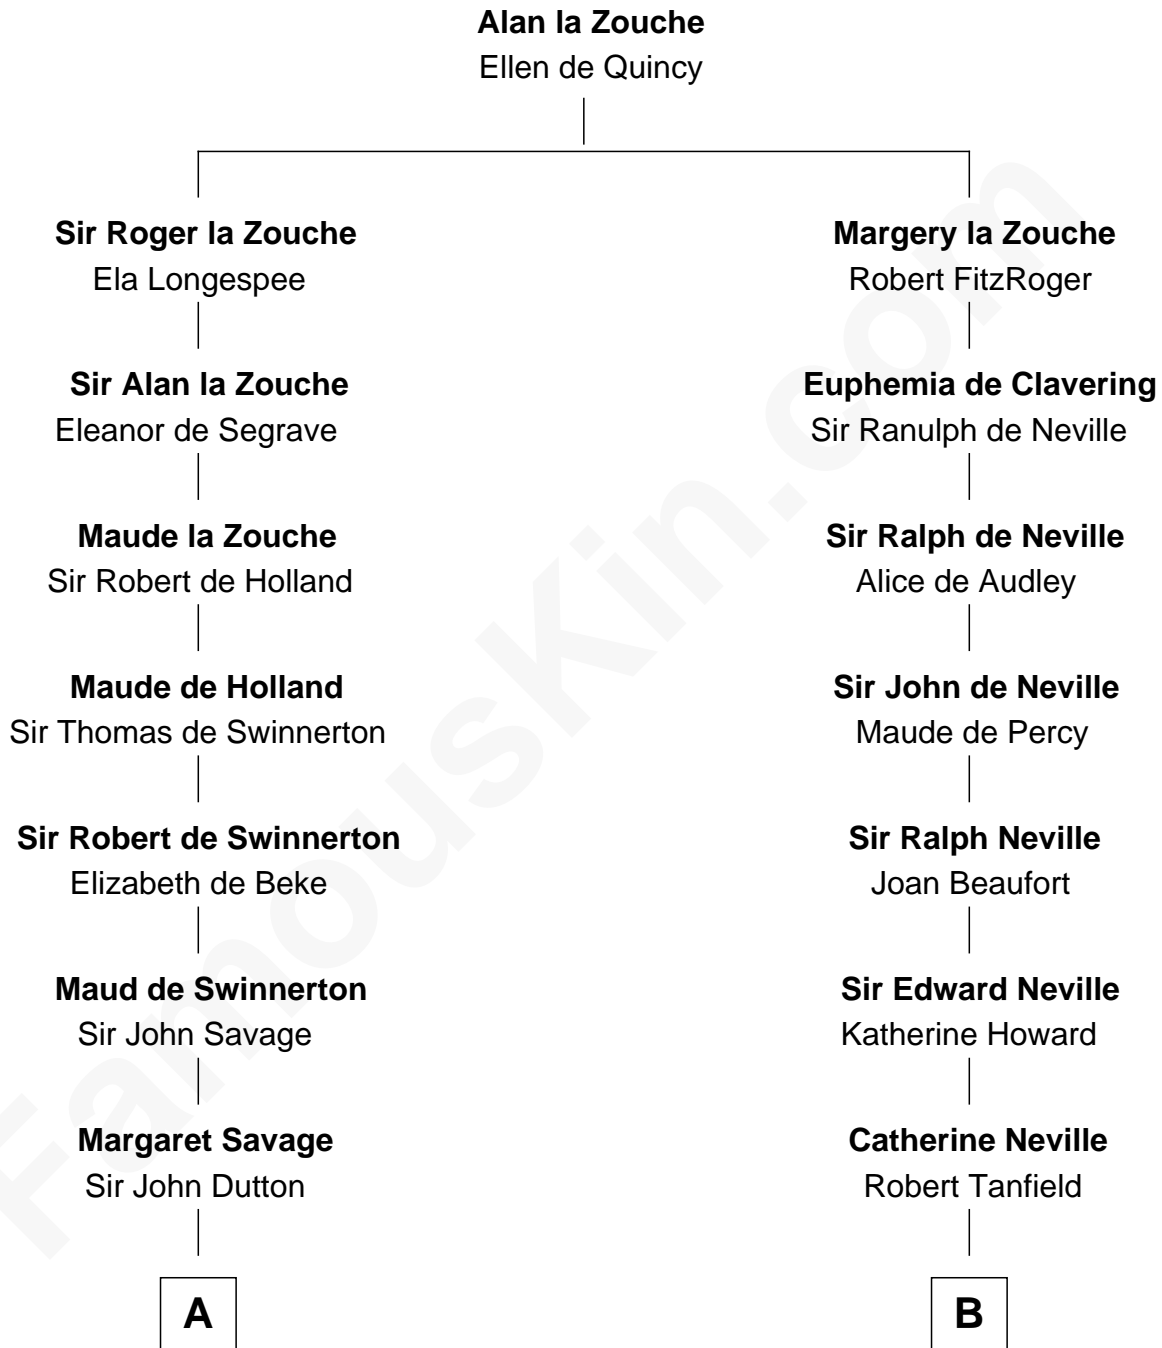

FamousKin.com Relationship Chart of

Abraham Baldwin

Signer of the U.S. Constitution

16th cousin 2 times removed of

Thomas Jefferson

3rd U.S. President and Signer of the Declaration of Independence

C

Michael Baldwin

Lucy Dudley

Abraham Baldwin

Signer of the U.S. Constitution

FamousKin.com