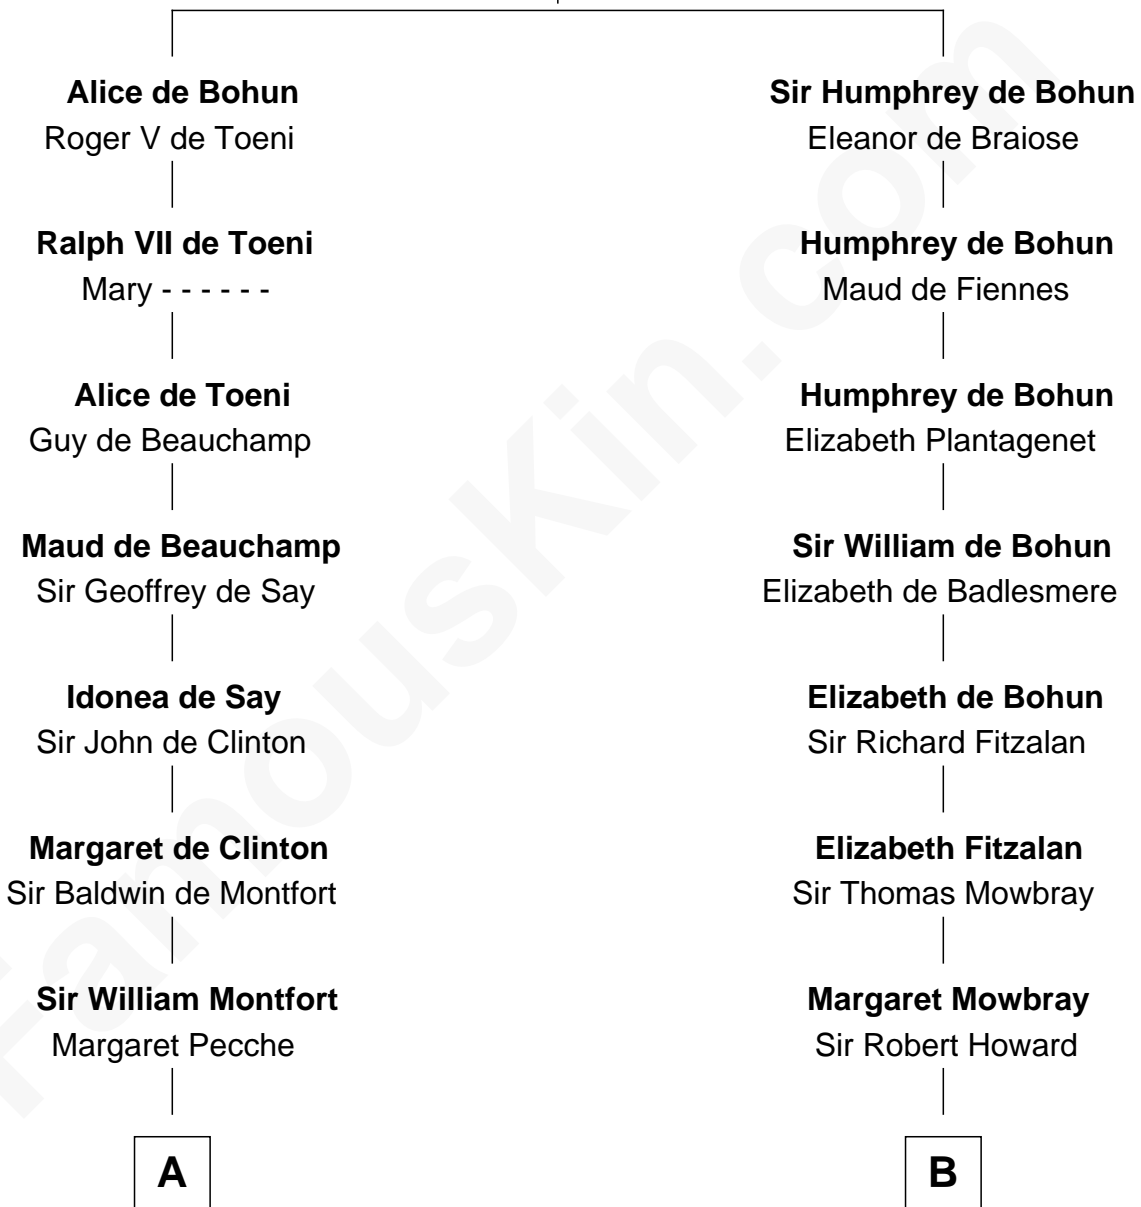

FamousKin.com Relationship Chart of

Abraham Baldwin

Signer of the U.S. Constitution

18th cousin 1 time removed of

Thomas Jefferson

3rd U.S. President and Signer of the Declaration of Independence

Sir Humphrey de Bohun

Maud of Eu

C

Timothy Baldwin
Bathsheba Stone

Michael Baldwin
Lucy Dudley

Abraham Baldwin
Signer of the U.S. Constitution

D

Jane Randolph
Peter Jefferson

Thomas Jefferson
3rd U.S. President