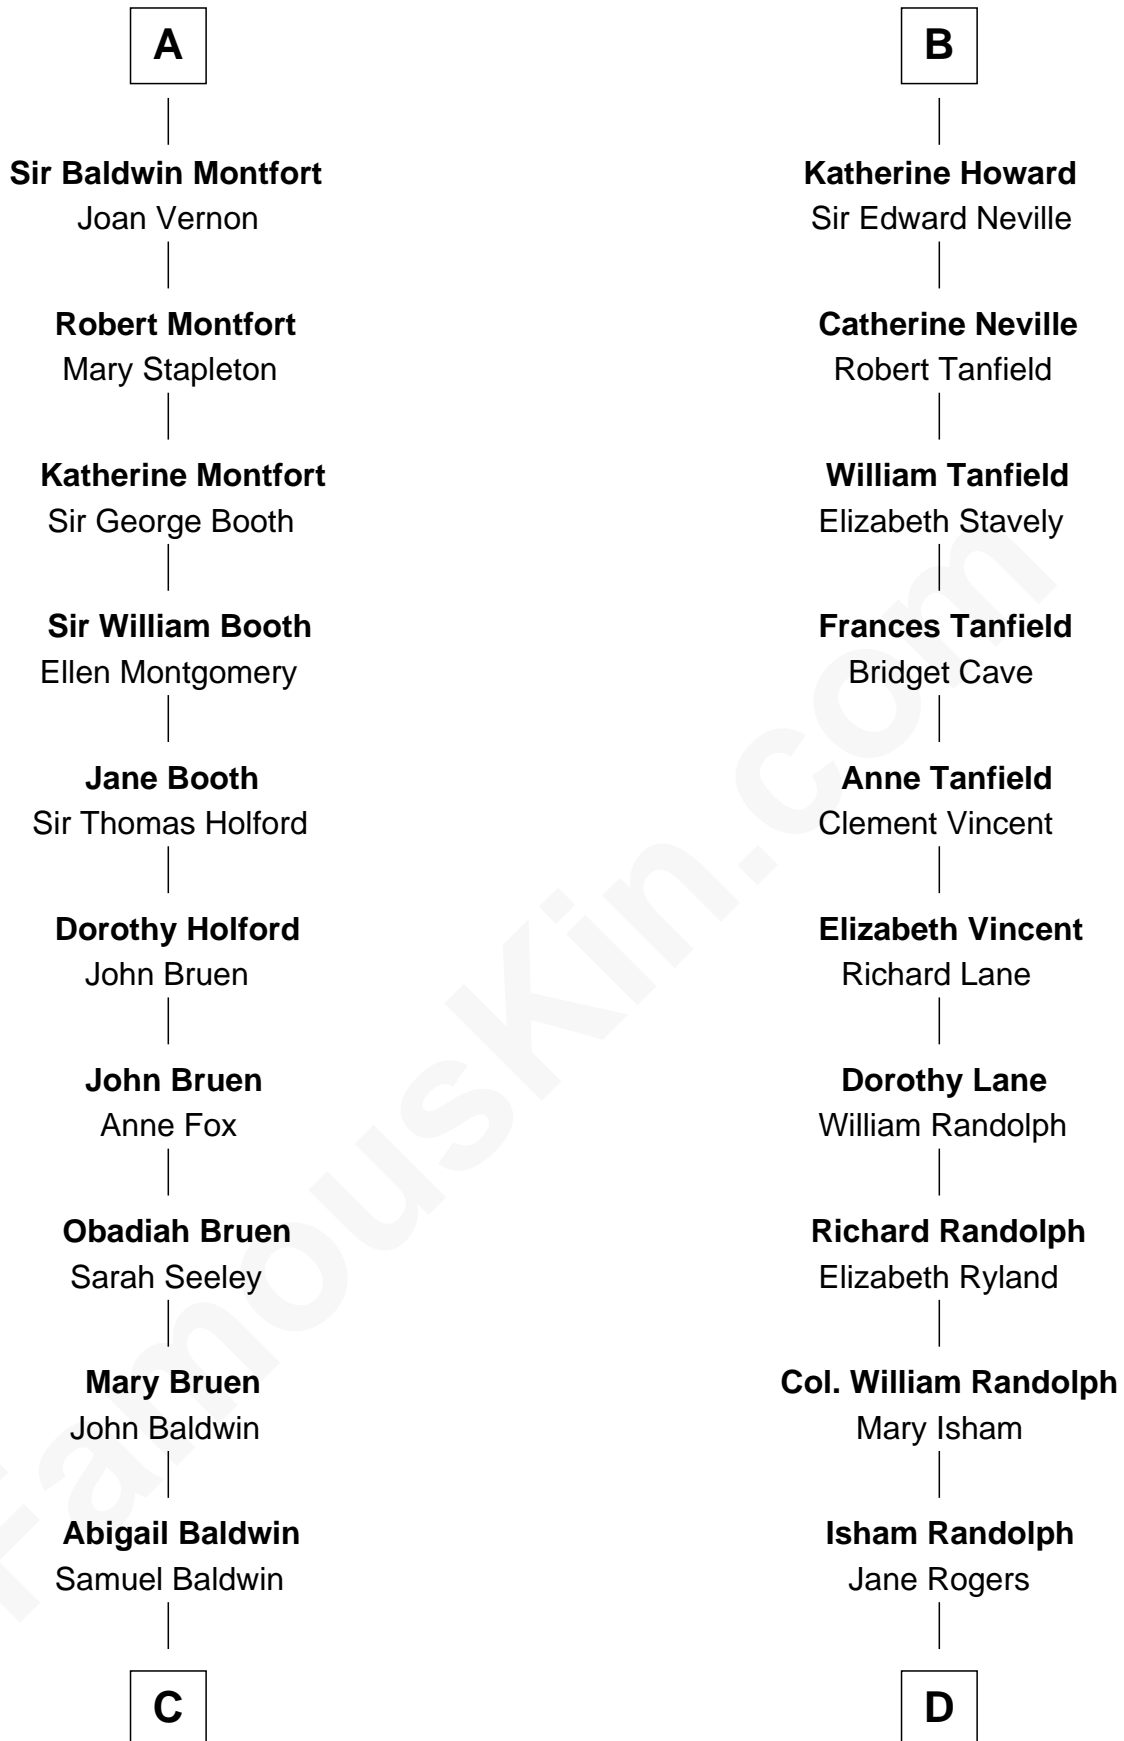

FamousKin.com Relationship Chart of

Abraham Baldwin

Signer of the U.S. Constitution

18th cousin 1 time removed of

Thomas Jefferson

3rd U.S. President and Signer of the Declaration of Independence

Sir Humphrey de Bohun

Maud of Eu

C

Timothy Baldwin
Bathsheba Stone

Michael Baldwin
Lucy Dudley

Abraham Baldwin
Signer of the U.S. Constitution

D

Jane Randolph
Peter Jefferson

Thomas Jefferson
3rd U.S. President