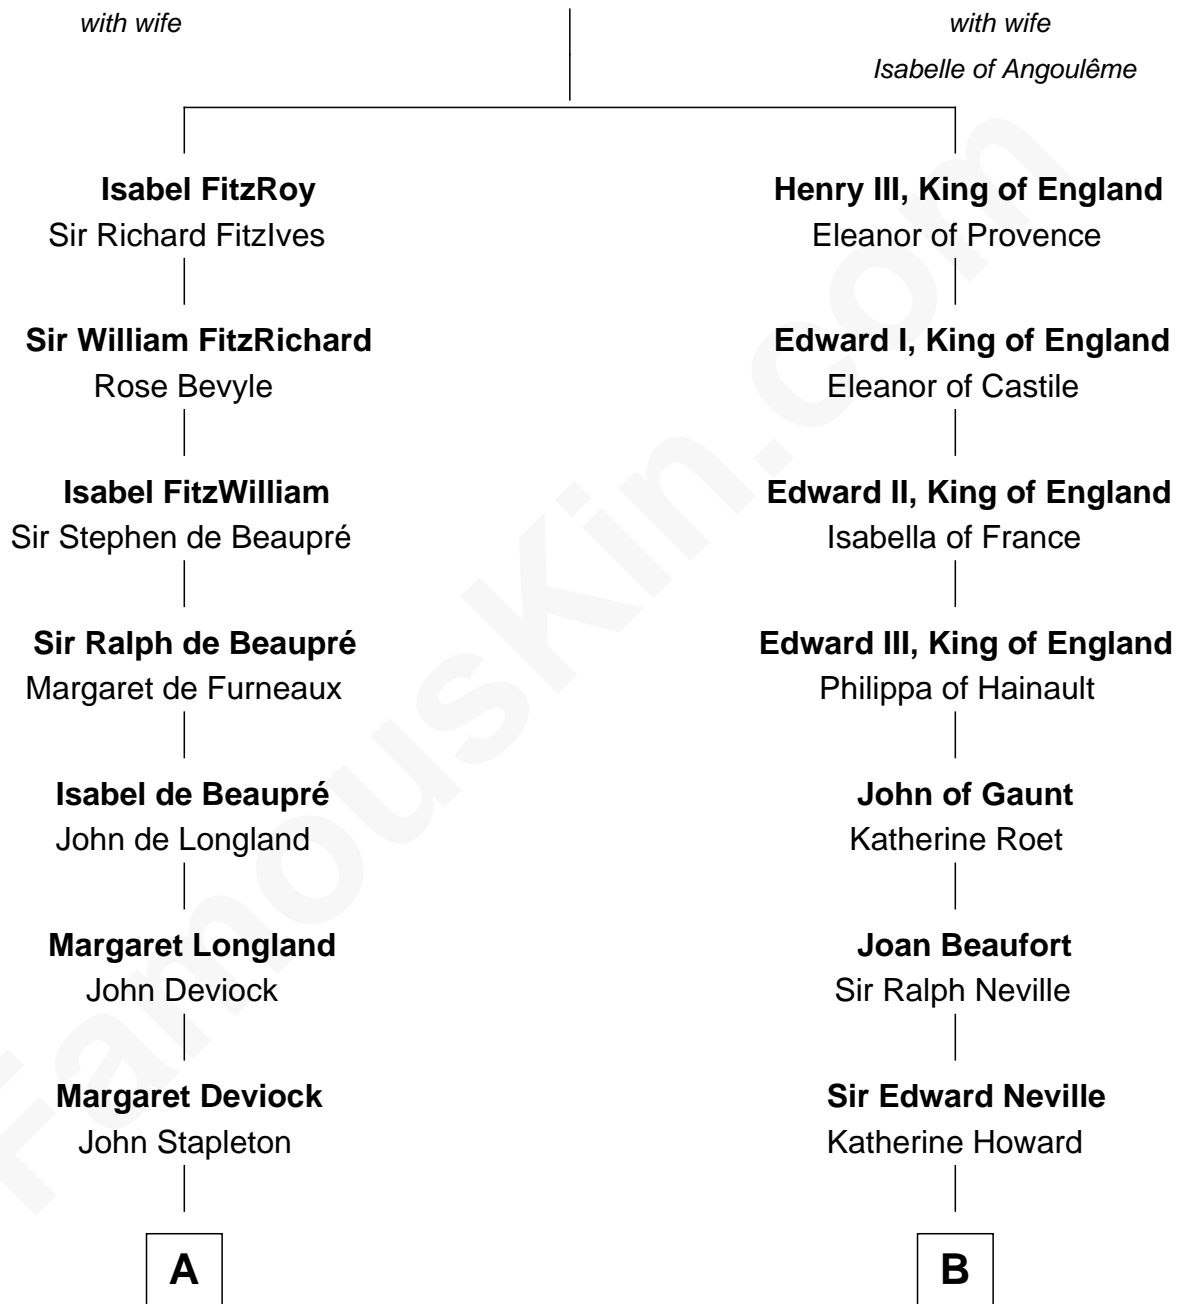

FamousKin.com Relationship Chart of

Abraham Baldwin

Signer of the U.S. Constitution

17th cousin 2 times removed of

Thomas Jefferson

3rd U.S. President and Signer of the Declaration of Independence

John, King of England

C

—
Timothy Baldwin
Bathsheba Stone

—
Michael Baldwin
Lucy Dudley

—
Abraham Baldwin
Signer of the U.S. Constitution

FamousKin.com