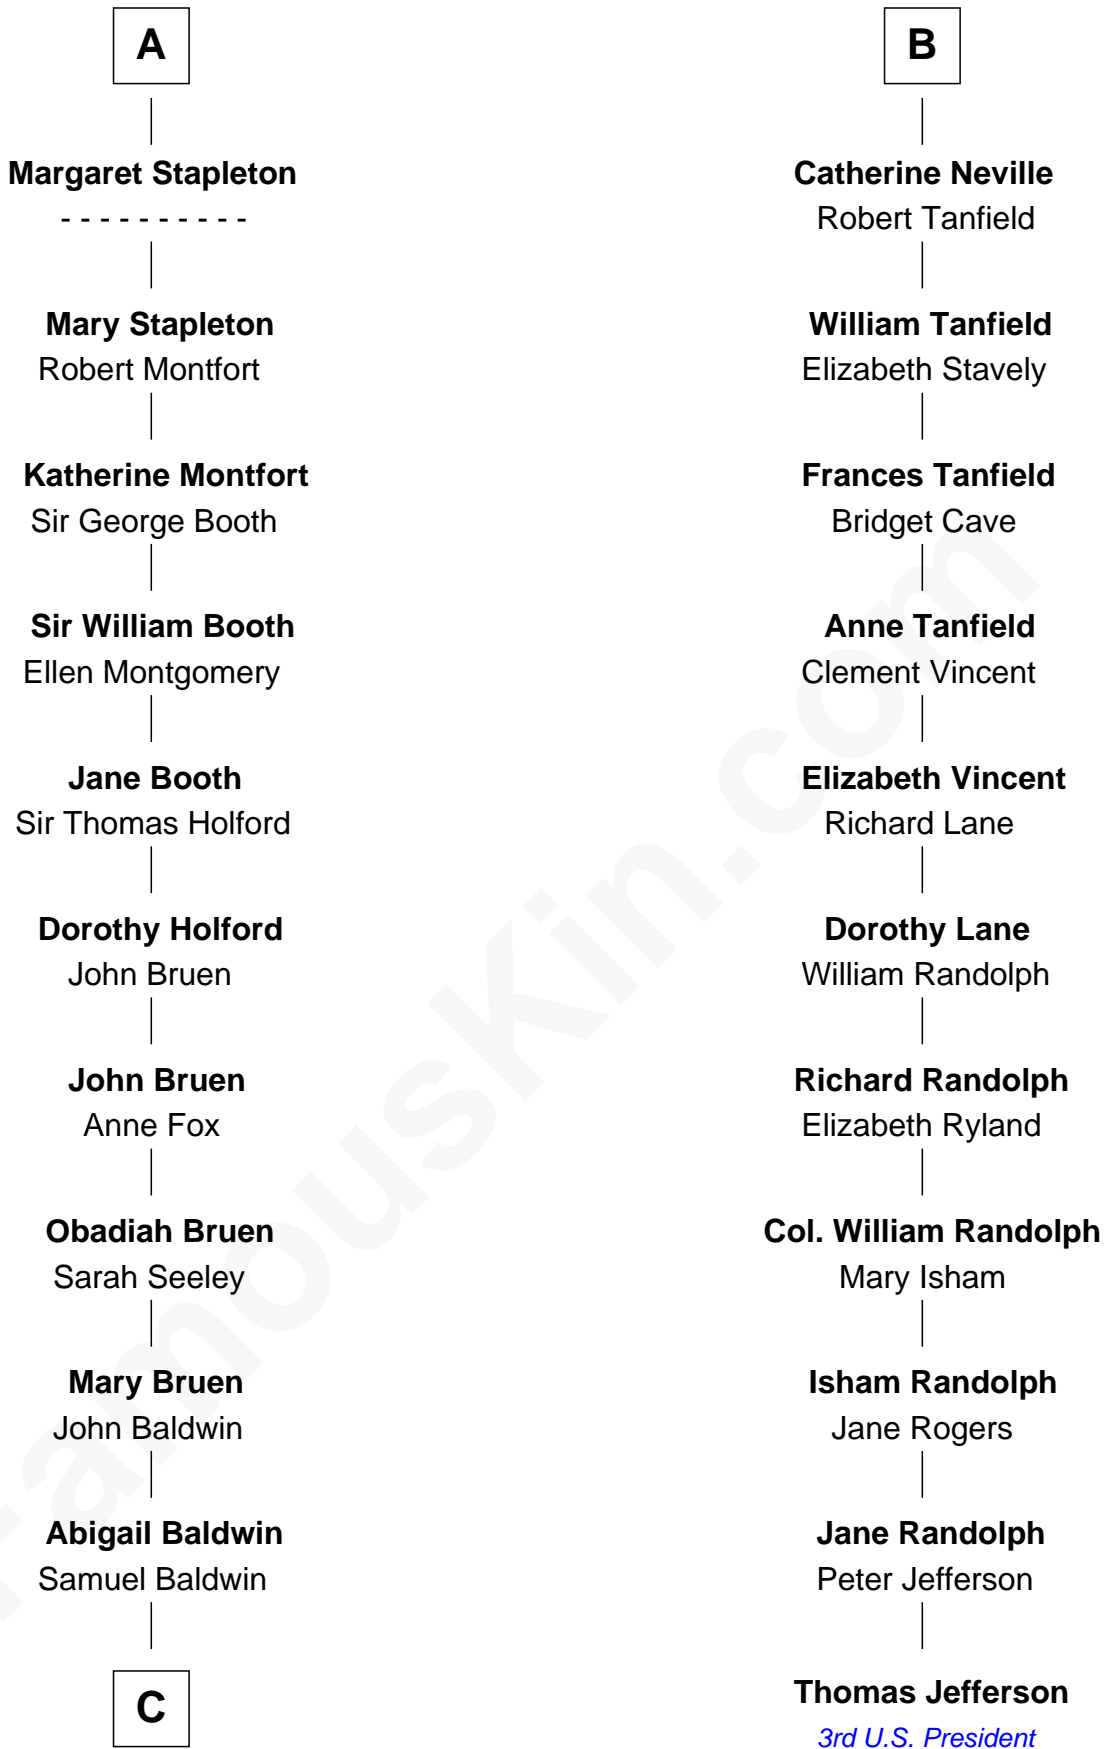

FamousKin.com Relationship Chart of

Abraham Baldwin

Signer of the U.S. Constitution

17th cousin 2 times removed of

Thomas Jefferson

3rd U.S. President and Signer of the Declaration of Independence

John, King of England

C

—
Timothy Baldwin
Bathsheba Stone

—
Michael Baldwin
Lucy Dudley

—
Abraham Baldwin
Signer of the U.S. Constitution

FamousKin.com