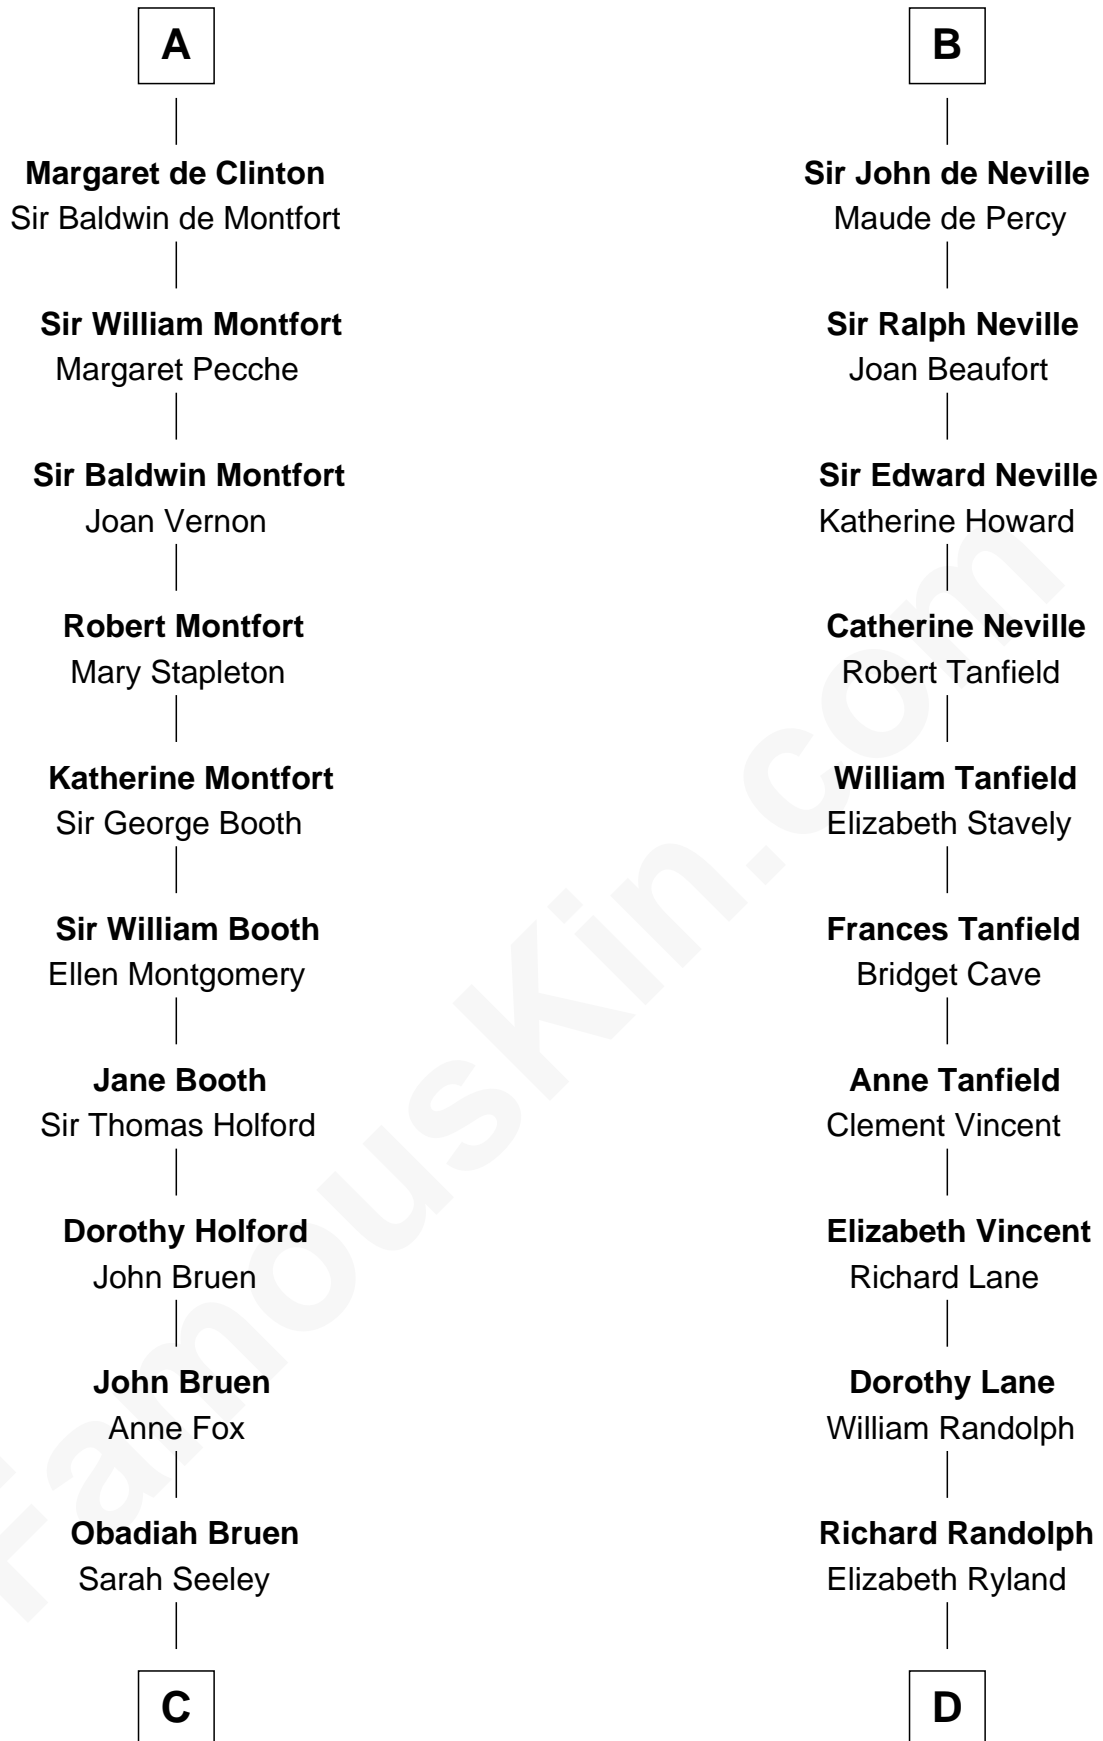

FamousKin.com Relationship Chart of

Abraham Baldwin

Signer of the U.S. Constitution

20th cousin 1 time removed of

Thomas Jefferson

3rd U.S. President and Signer of the Declaration of Independence

C

Mary Bruen
John Baldwin

Abigail Baldwin
Samuel Baldwin

Timothy Baldwin
Bathsheba Stone

Michael Baldwin
Lucy Dudley

Abraham Baldwin
Signer of the U.S. Constitution

D

Col. William Randolph
Mary Isham

Isham Randolph
Jane Rogers

Jane Randolph
Peter Jefferson

Thomas Jefferson
3rd U.S. President