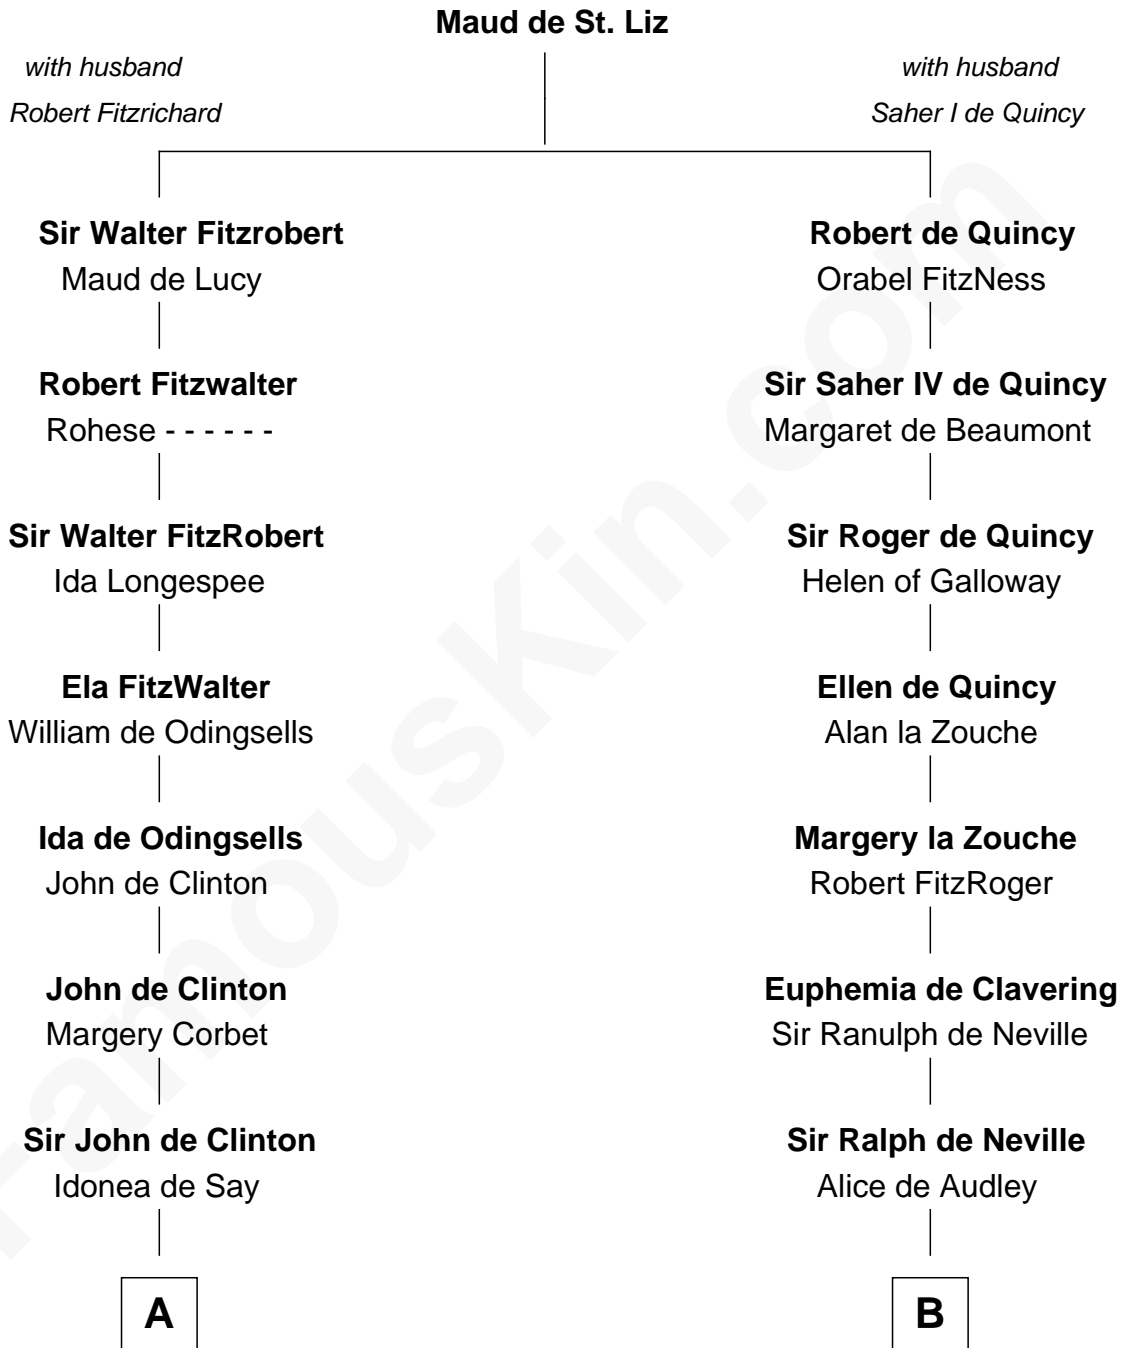

FamousKin.com Relationship Chart of

Abraham Baldwin

Signer of the U.S. Constitution

20th cousin 1 time removed of

Thomas Jefferson

3rd U.S. President and Signer of the Declaration of Independence

C

Mary Bruen
John Baldwin

Abigail Baldwin
Samuel Baldwin

Timothy Baldwin
Bathsheba Stone

Michael Baldwin
Lucy Dudley

Abraham Baldwin
Signer of the U.S. Constitution

D

Col. William Randolph
Mary Isham

Isham Randolph
Jane Rogers

Jane Randolph
Peter Jefferson