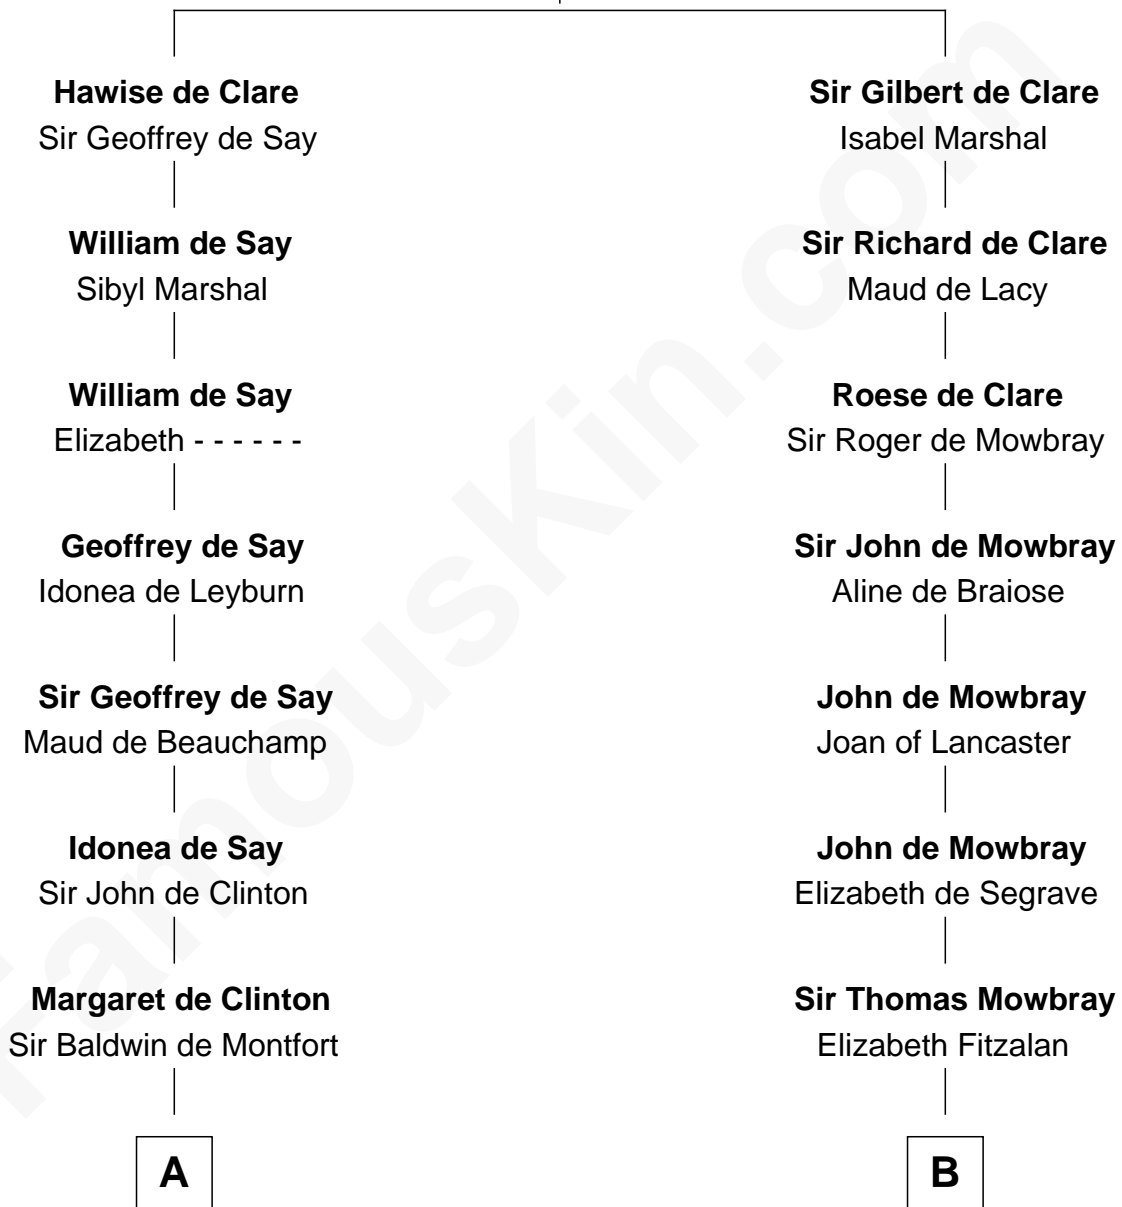

FamousKin.com Relationship Chart of

Abraham Baldwin

Signer of the U.S. Constitution

19th cousin 1 time removed of

Thomas Jefferson

3rd U.S. President and Signer of the Declaration of Independence

Richard de Clare
Amice of Gloucester

C

Abigail Baldwin
Samuel Baldwin

Timothy Baldwin
Bathsheba Stone

Michael Baldwin
Lucy Dudley

Abraham Baldwin
Signer of the U.S. Constitution

D

Isham Randolph
Jane Rogers

Jane Randolph
Peter Jefferson

Thomas Jefferson
3rd U.S. President

FamousKin.com