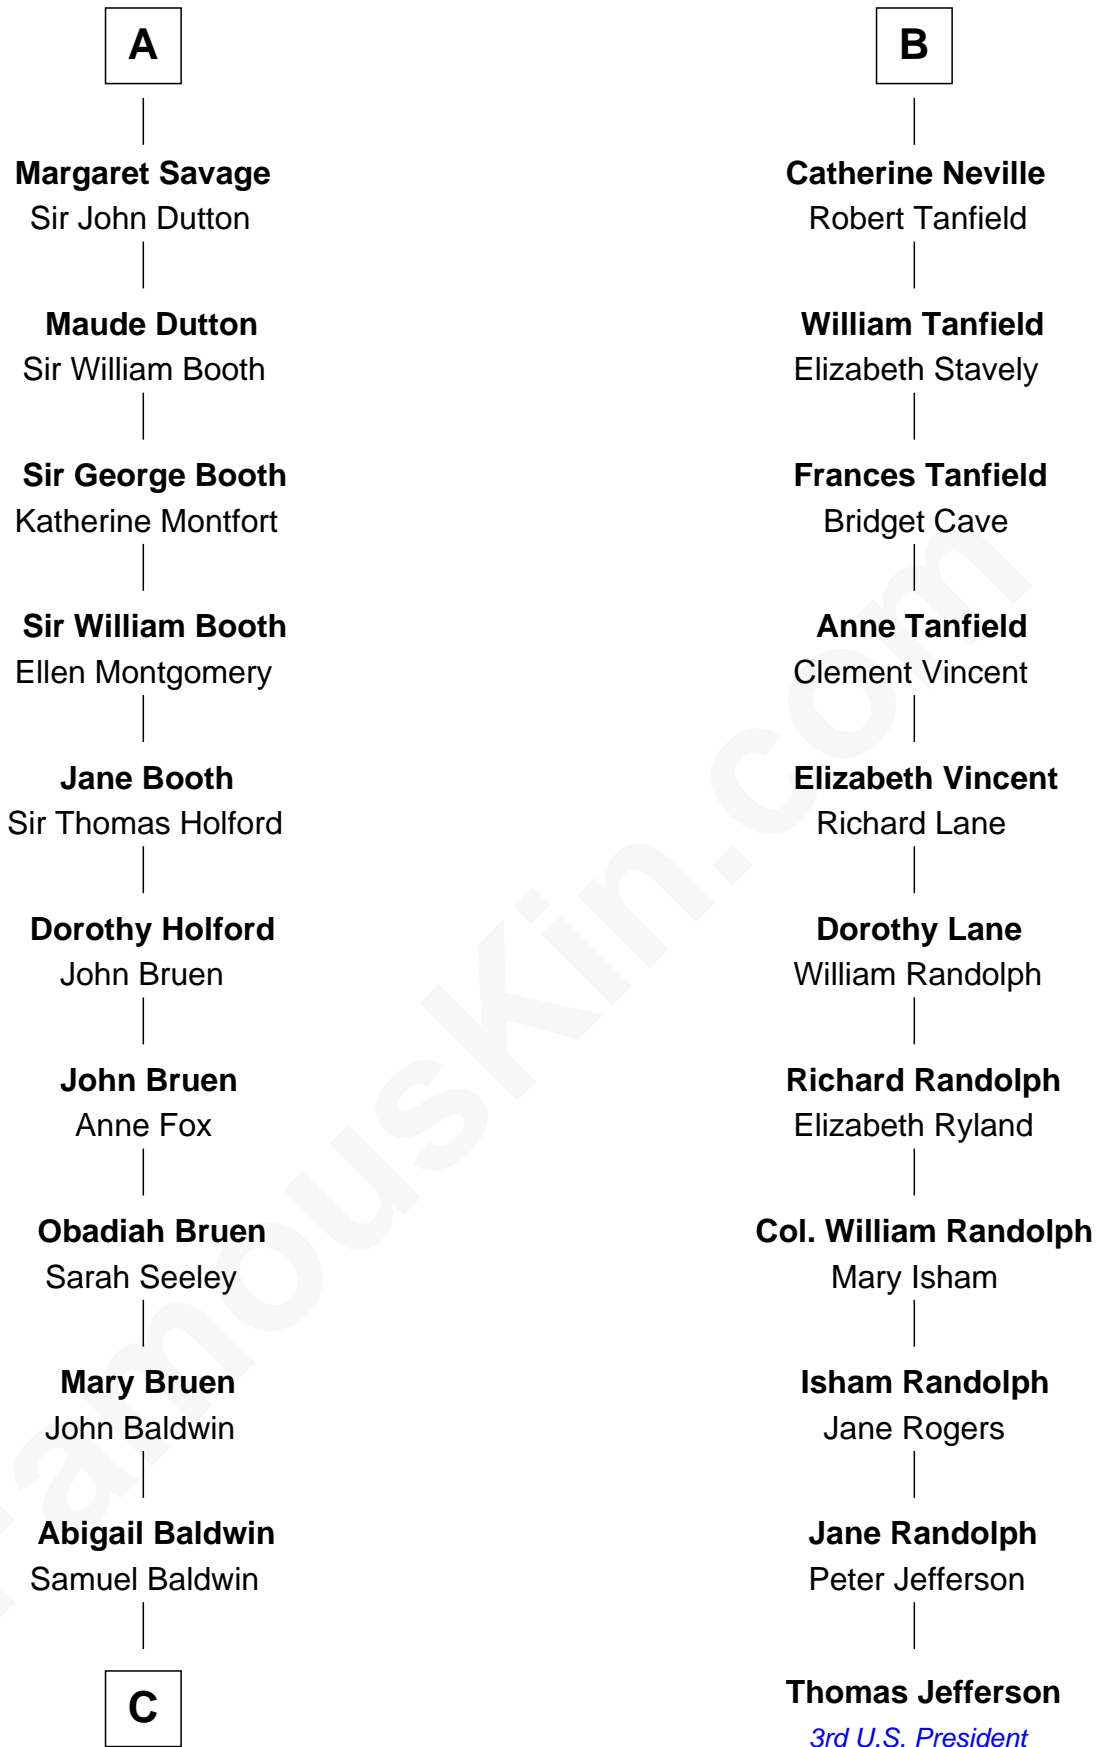

FamousKin.com Relationship Chart of

Abraham Baldwin

Signer of the U.S. Constitution

17th cousin 2 times removed of

Thomas Jefferson

3rd U.S. President and Signer of the Declaration of Independence

Sir William Longespee

Ela of Salisbury

Stephen Longespee
Emmeline de Ridelisford

Ela Longespee
Sir Roger la Zouche

Sir Alan la Zouche
Eleanor de Segrave

Maude la Zouche
Sir Robert de Holland

Maude de Holland
Sir Thomas de Swinnerton

Sir Robert de Swinnerton
Elizabeth de Beke

Maud de Swinnerton
Sir John Savage

A

William Longespee
Idoine de Camville

Ela Longespee
Sir James de Audley

Sir Hugh I de Audley
Iseult de Mortimer

Alice de Audley
Sir Ralph de Neville

Sir John de Neville
Maude de Percy

Sir Ralph Neville
Joan Beaufort

Sir Edward Neville
Katherine Howard

B

C

—
Timothy Baldwin
Bathsheba Stone

—
Michael Baldwin
Lucy Dudley

—
Abraham Baldwin
Signer of the U.S. Constitution