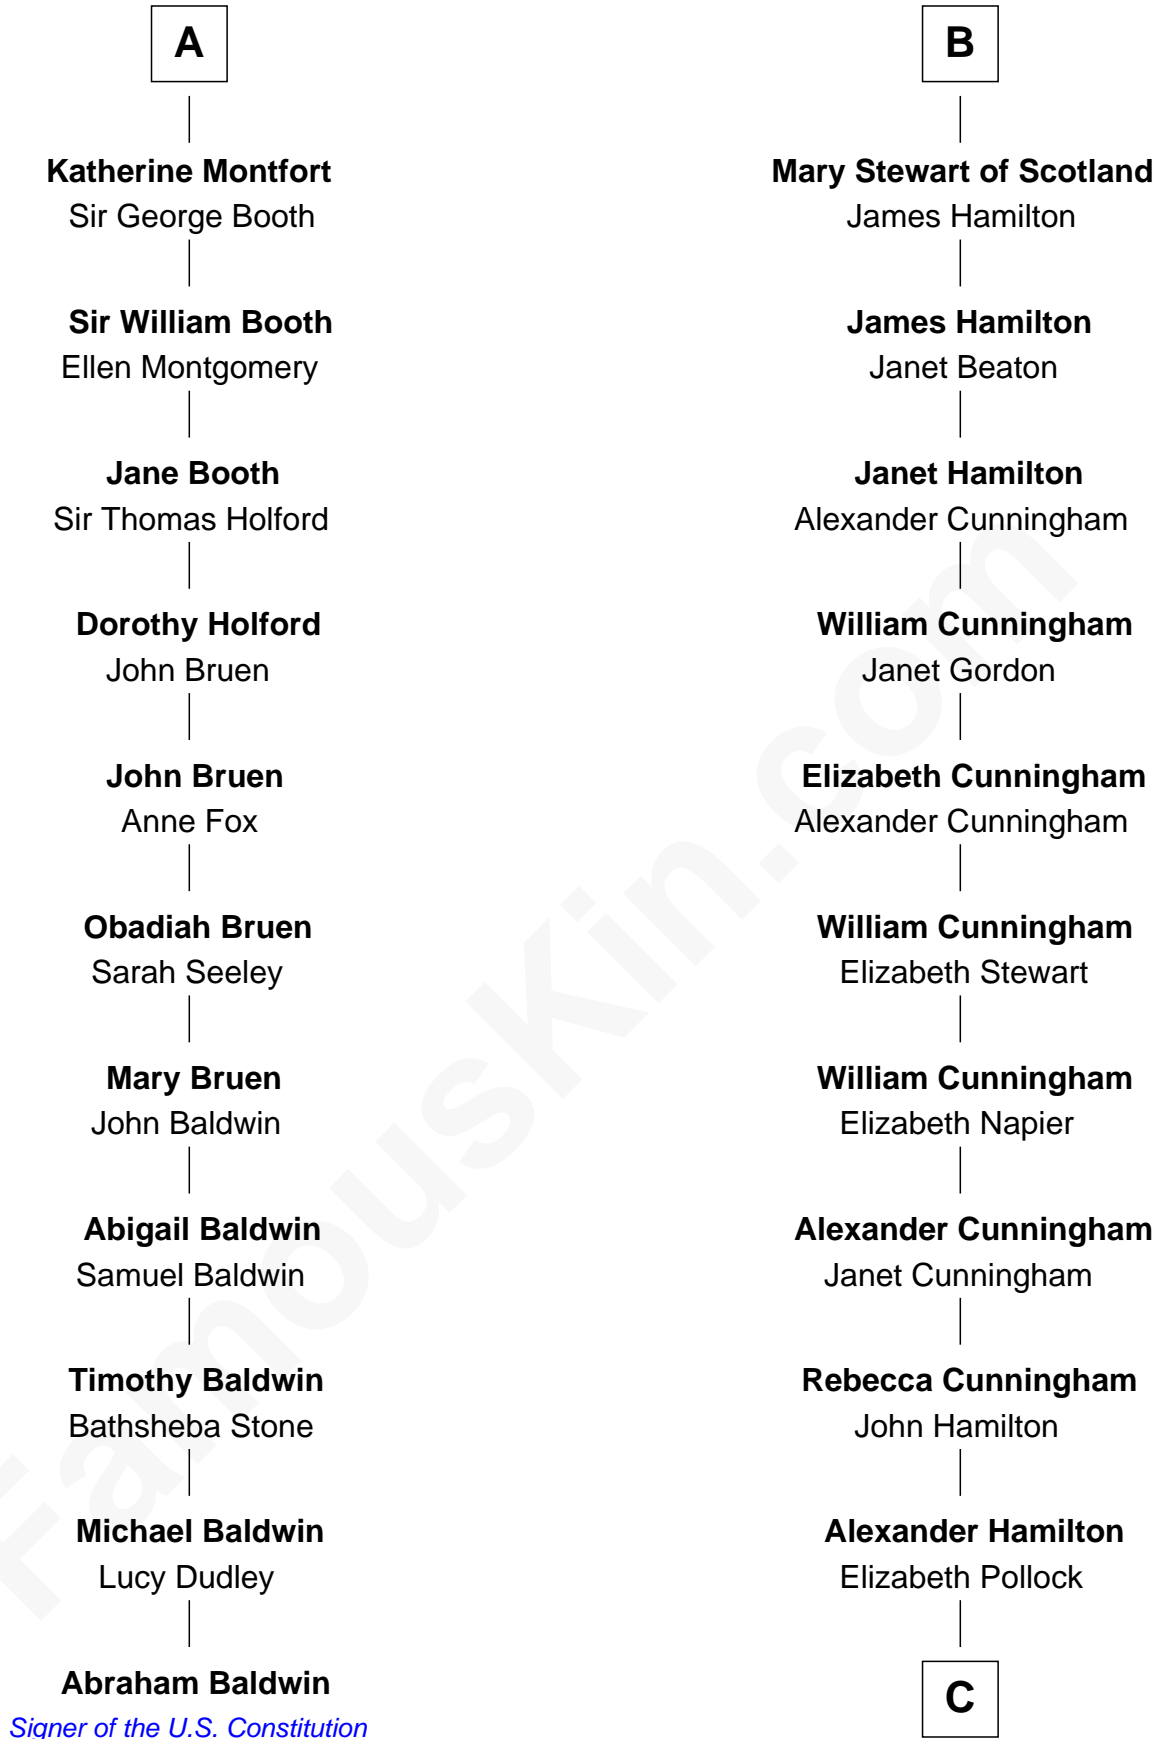

# FamousKin.com Relationship Chart of

**Abraham Baldwin**

*Signer of the U.S. Constitution*

17th cousin 1 time removed of

**Alexander Hamilton**

*1st U.S. Secretary of the Treasury*

C

James A. Hamilton

Rachel Fawcett

Alexander Hamilton

*1st U.S. Secretary of the Treasury*

FamousKin.com