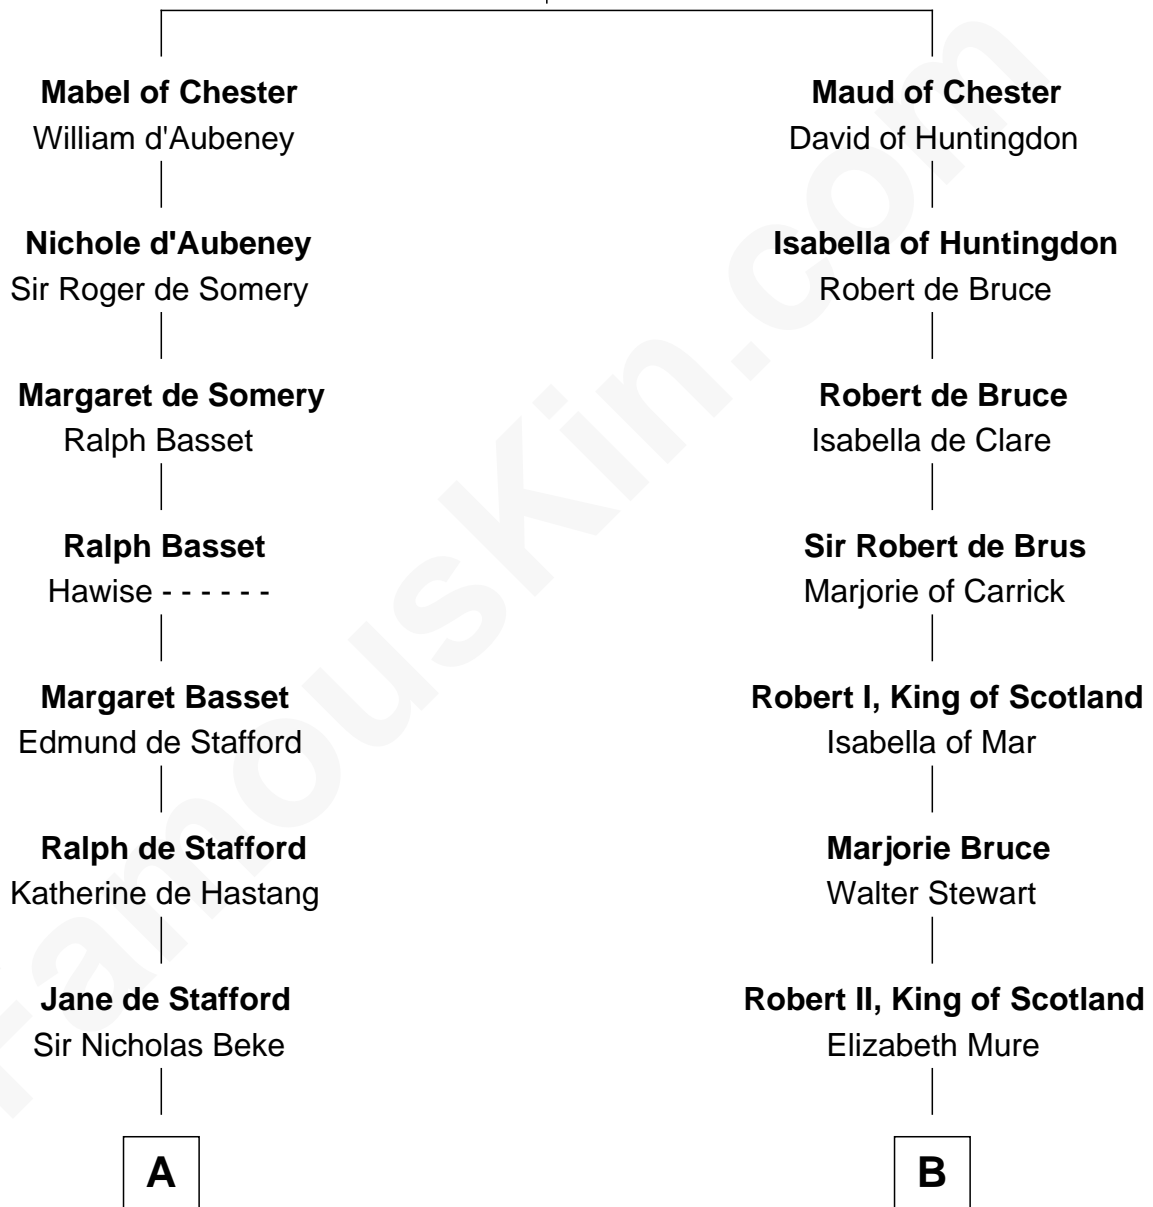

FamousKin.com Relationship Chart of

Abraham Baldwin

Signer of the U.S. Constitution

21st cousin of

Alexander Hamilton

1st U.S. Secretary of the Treasury

Hugh de Kevelioc
Bertrade de Montfort

C

Mary Bruen
John Baldwin

Abigail Baldwin
Samuel Baldwin

Timothy Baldwin
Bathsheba Stone

Michael Baldwin
Lucy Dudley

Abraham Baldwin
Signer of the U.S. Constitution

D

Alexander Cunningham
Janet Cunningham

Rebecca Cunningham
John Hamilton

Alexander Hamilton
Elizabeth Pollock

James A. Hamilton
Rachel Fawcett

Alexander Hamilton
1st U.S. Secretary of the Treasury