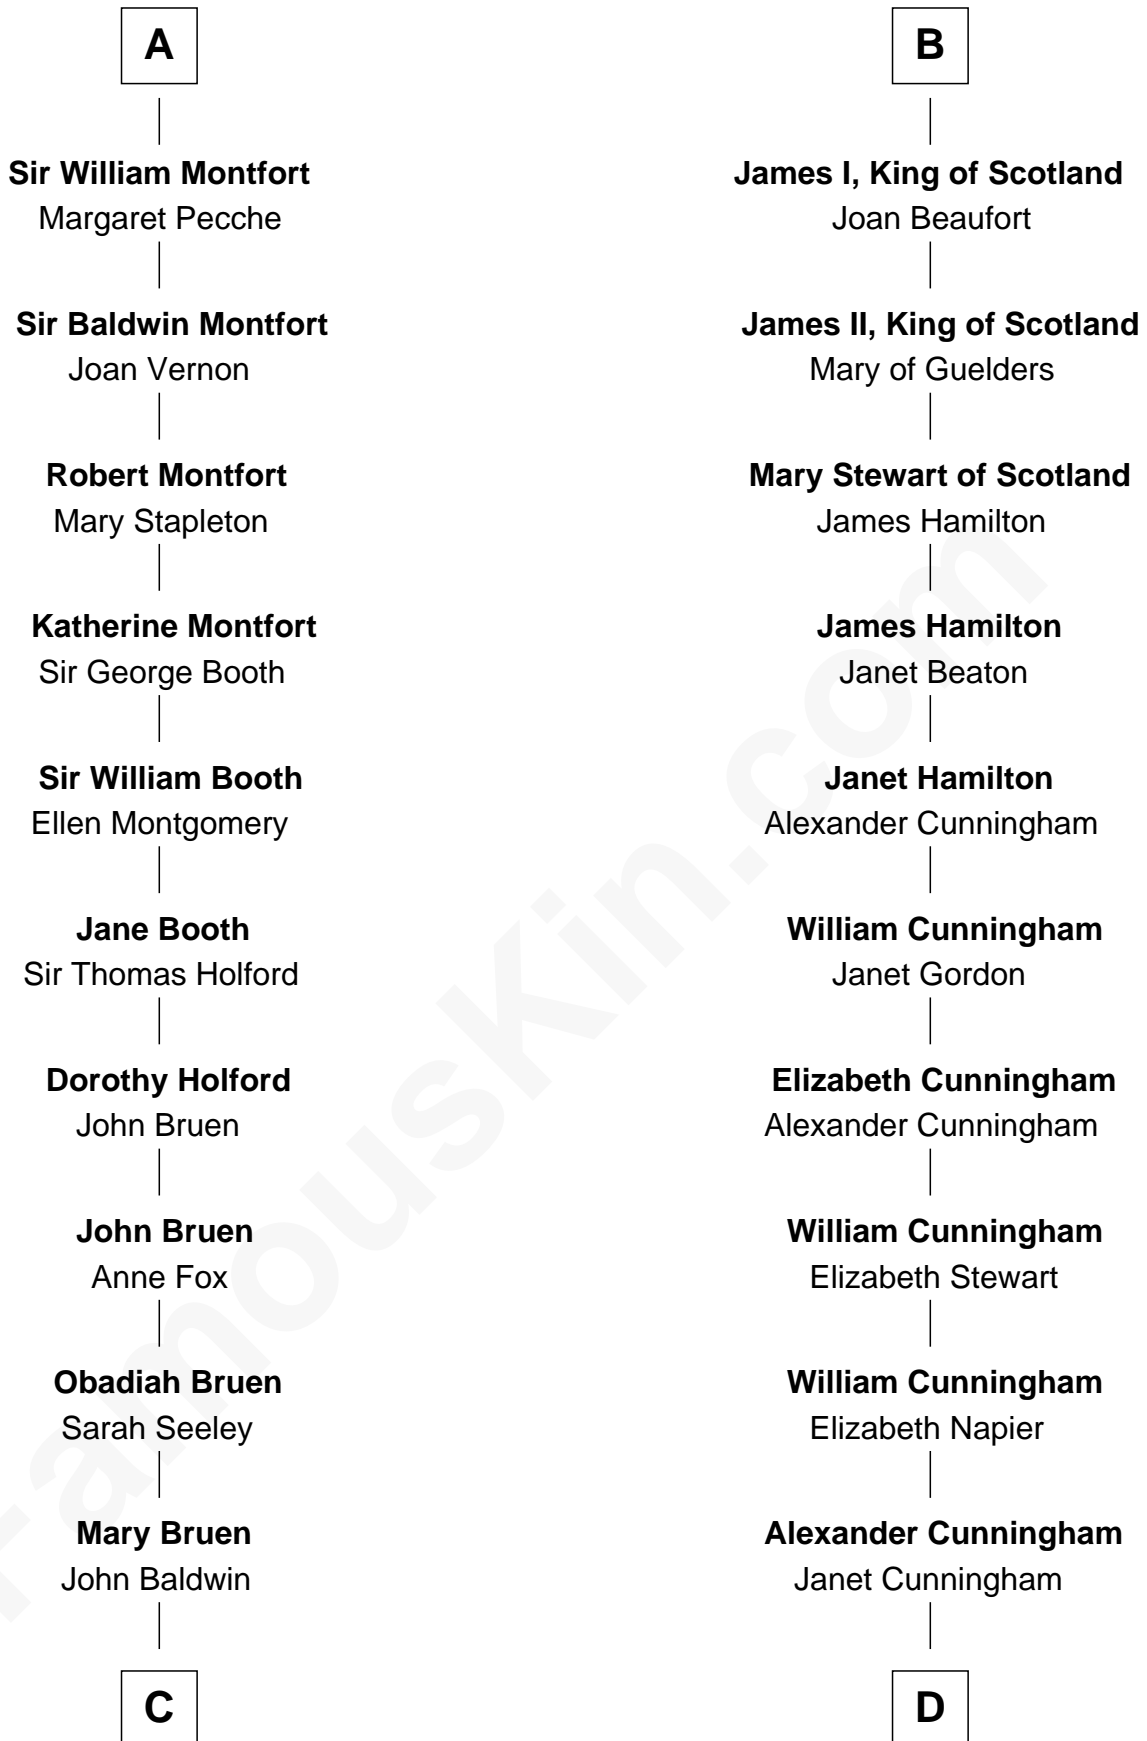

FamousKin.com Relationship Chart of

Abraham Baldwin

Signer of the U.S. Constitution

20th cousin of

Alexander Hamilton

1st U.S. Secretary of the Treasury

Richard de Clare
Amice of Gloucester

C

Abigail Baldwin

Samuel Baldwin

Timothy Baldwin

Bathsheba Stone

Michael Baldwin

Lucy Dudley

Abraham Baldwin

Signer of the U.S. Constitution

D

Rebecca Cunningham

John Hamilton

Alexander Hamilton

Elizabeth Pollock

James A. Hamilton

Rachel Fawcett

Alexander Hamilton