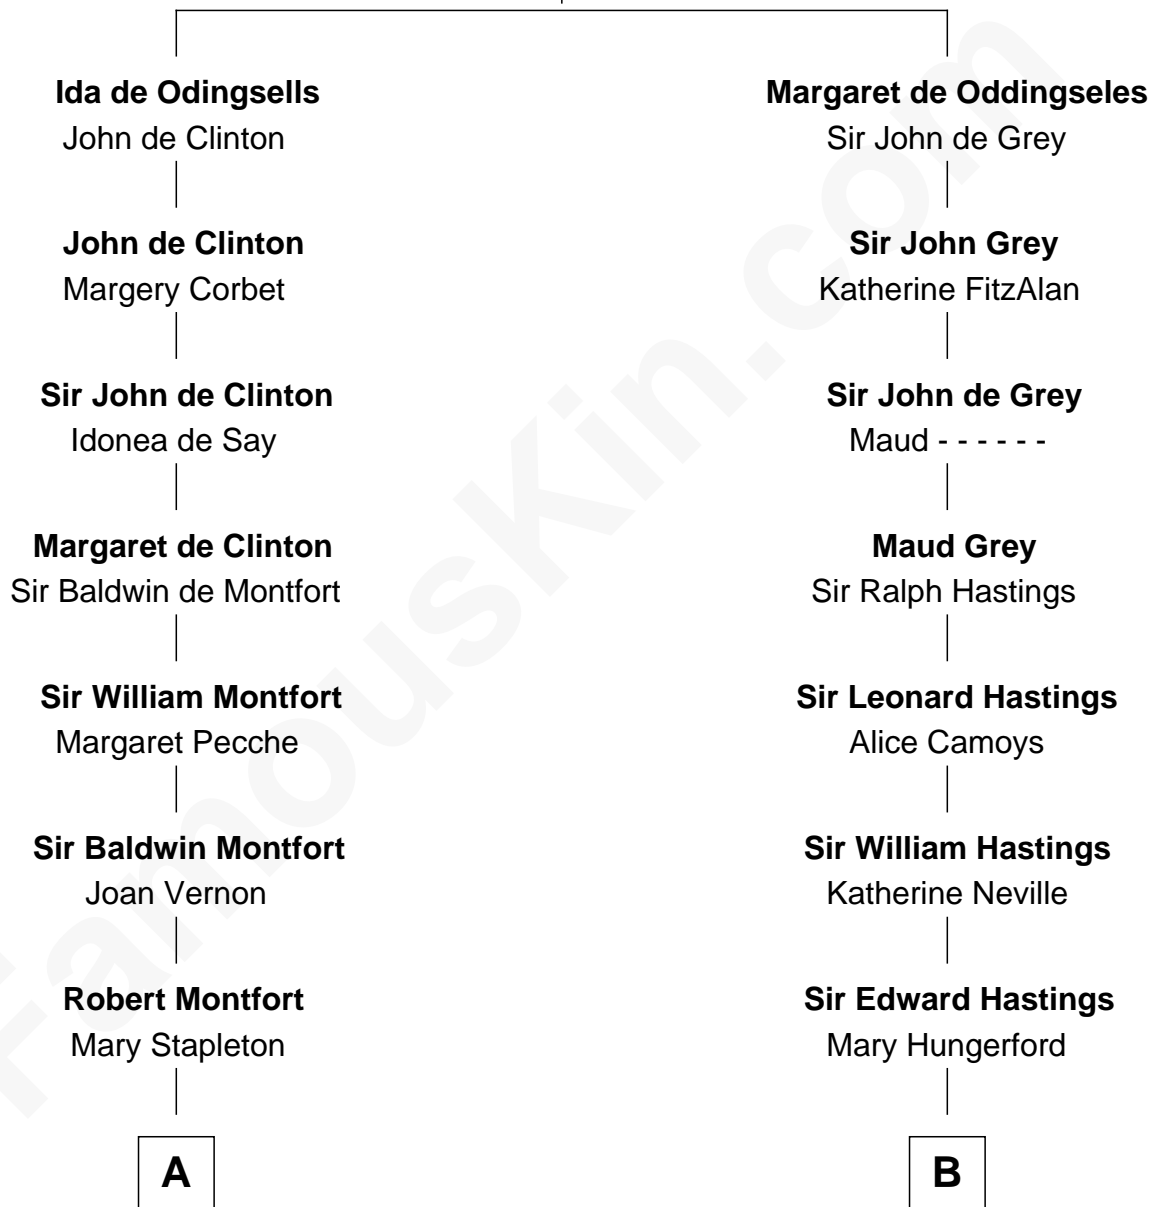

# FamousKin.com Relationship Chart of

**Abraham Baldwin**

*Signer of the U.S. Constitution*

17th cousin 4 times removed of

**Princess Diana**

*Princess of Wales*

**William de Odingsells**

Ela FitzWalter

**C**

**Frederick Spencer**

Adelaide Horatia Elizabeth Seymour

**Charles Robert Spencer**

Margaret Baring

**Albert Edward John Spencer**

Cynthia Elinor Beatrix Hamilton

**Edward John Spencer**

Frances Ruth Burke Roche

**Princess Diana**

*Princess of Wales*

FamousKin.com