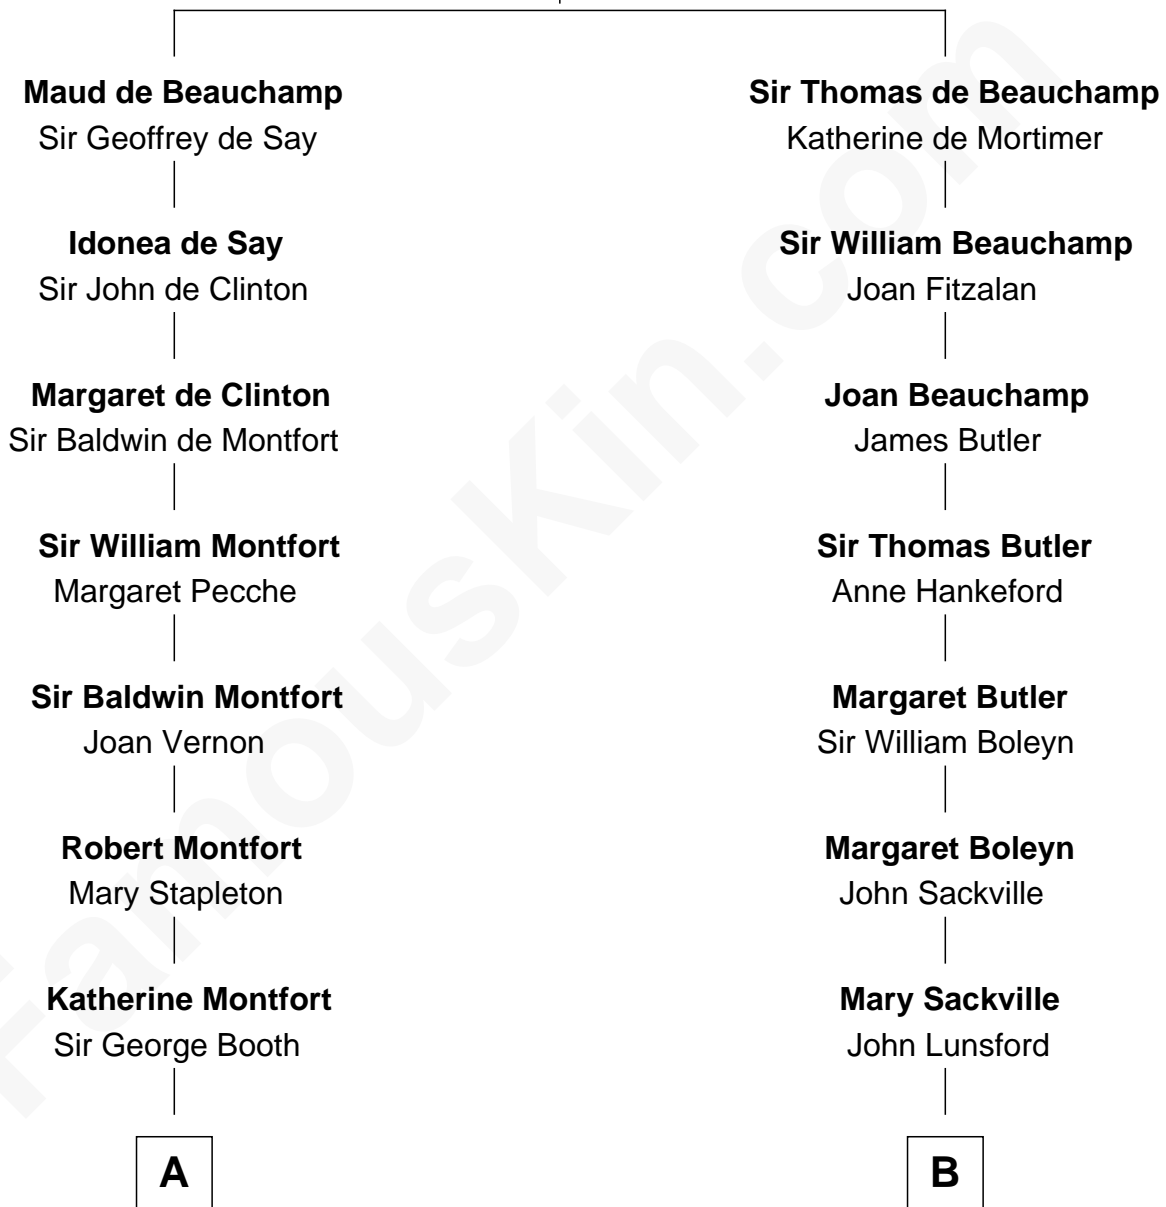

FamousKin.com Relationship Chart of

Abraham Baldwin

Signer of the U.S. Constitution

16th cousin 3 times removed of

Princess Diana

Princess of Wales

Guy de Beauchamp

Alice de Toeni

C

Albert Edward John Spencer
Cynthia Elinor Beatrix Hamilton

Edward John Spencer
Frances Ruth Burke Roche

Princess Diana
Princess of Wales

FamousKin.com