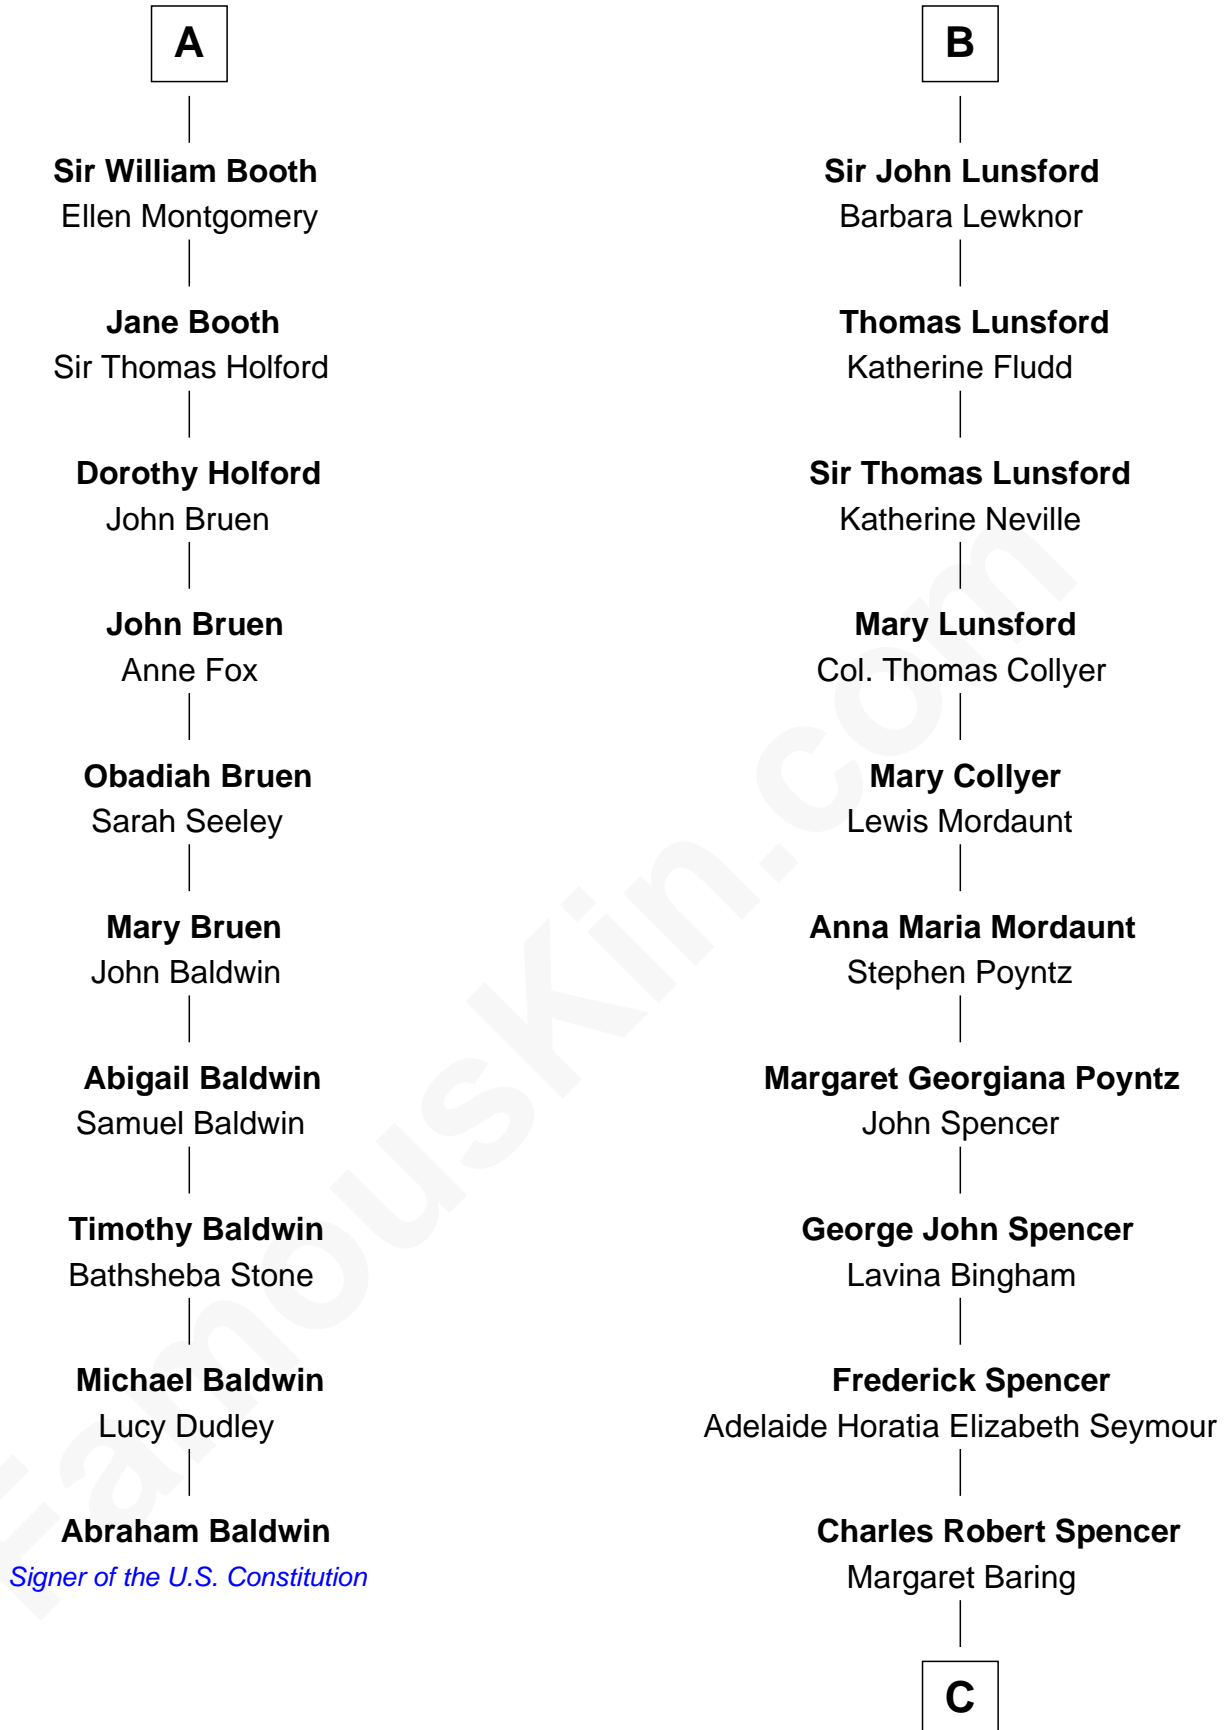

FamousKin.com Relationship Chart of

Abraham Baldwin

Signer of the U.S. Constitution

16th cousin 3 times removed of

Princess Diana

Princess of Wales

Guy de Beauchamp

Alice de Toeni

C

Albert Edward John Spencer
Cynthia Elinor Beatrix Hamilton

Edward John Spencer
Frances Ruth Burke Roche

Princess Diana
Princess of Wales

FamousKin.com