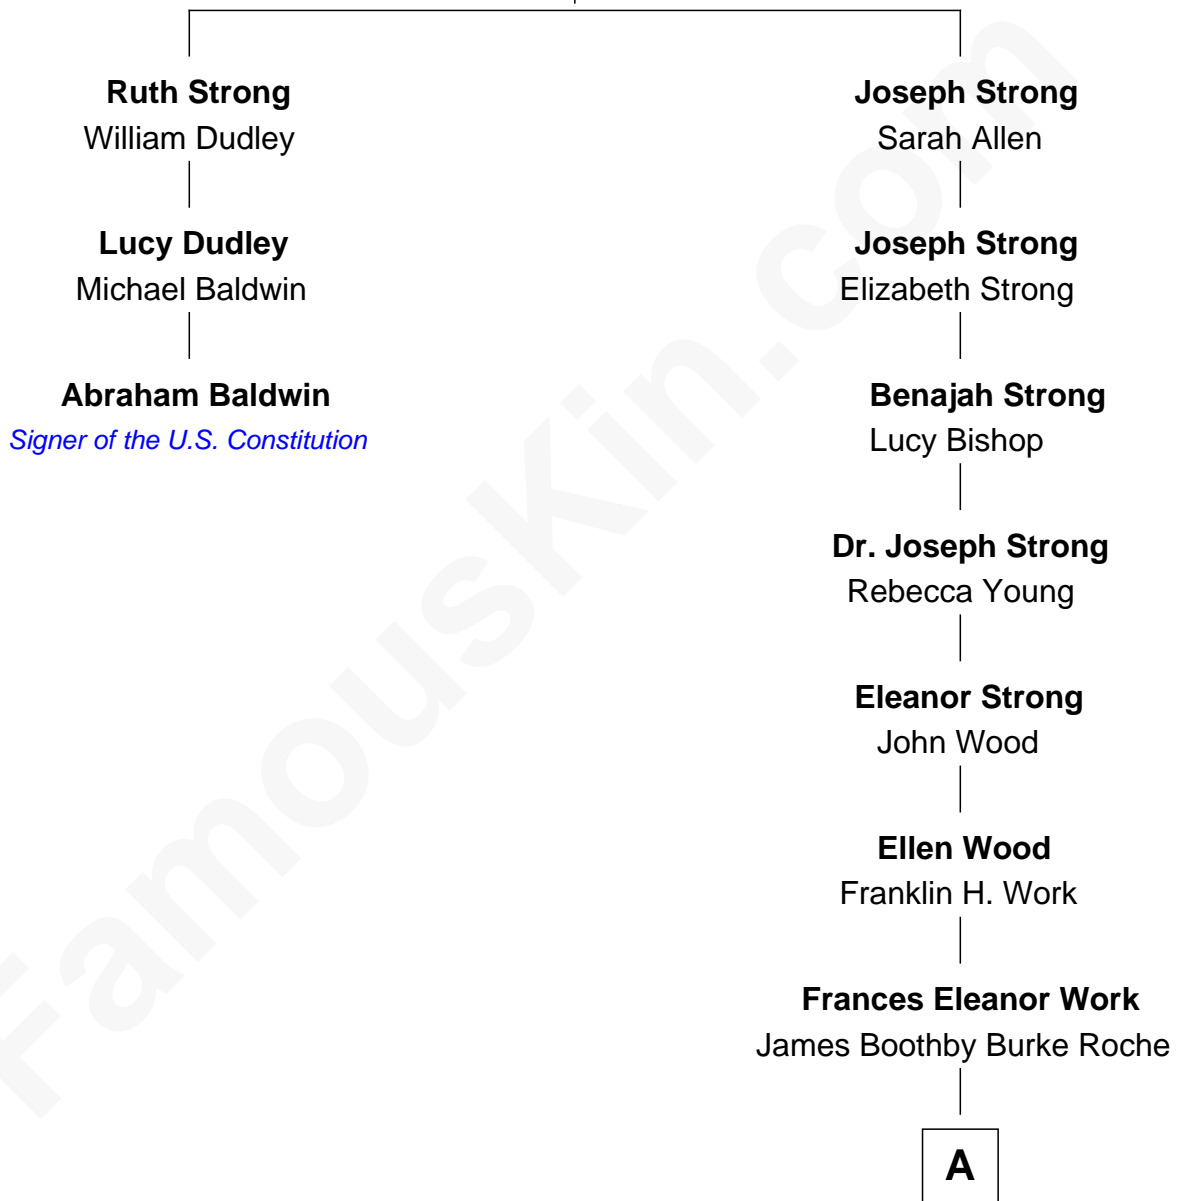

FamousKin.com Relationship Chart of

Abraham Baldwin

Signer of the U.S. Constitution

2nd cousin 7 times removed of

Princess Diana

Princess of Wales

Thomas Strong

Rachel Holton

A

Edmund Maurice Burke Roche

Ruth Sylvia Gill

Frances Ruth Burke Roche

Edward John Spencer

Princess Diana

Princess of Wales

FamousKin.com