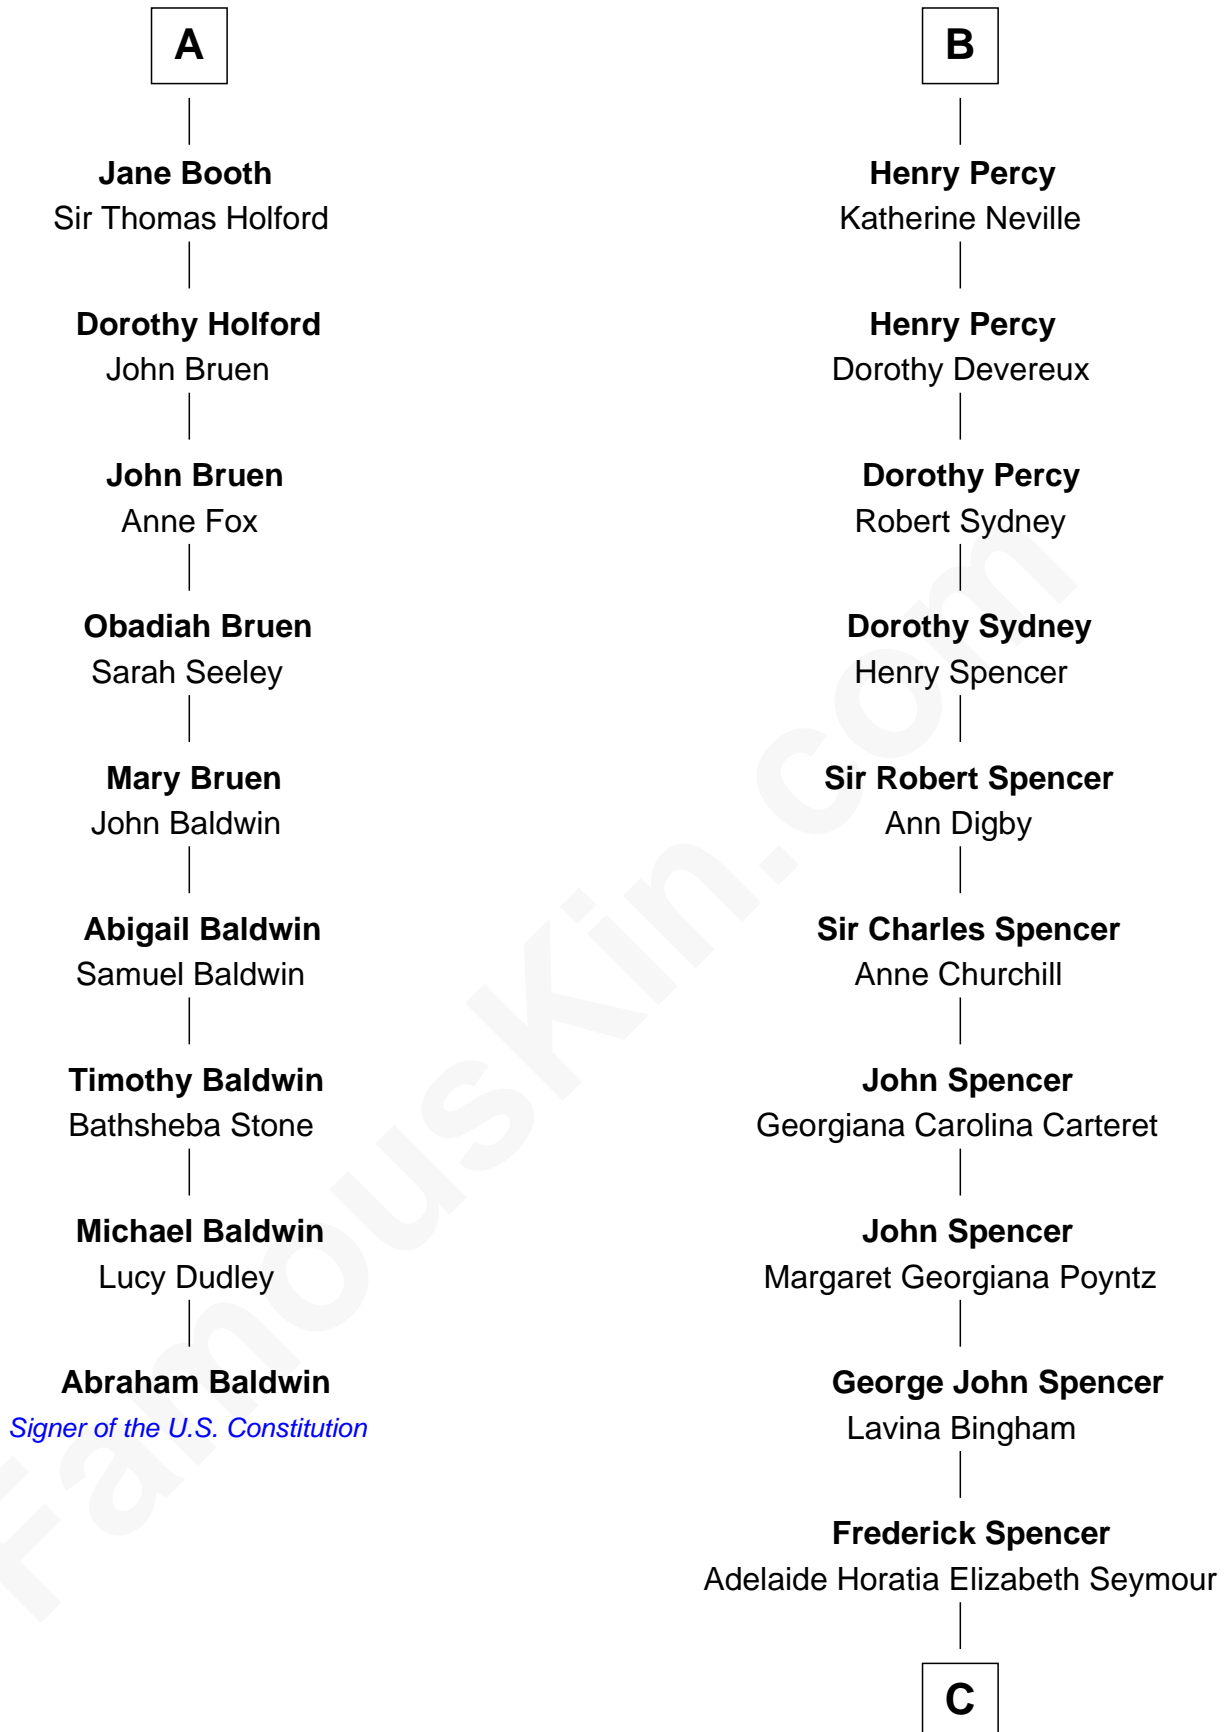

# FamousKin.com Relationship Chart of

**Abraham Baldwin**

*Signer of the U.S. Constitution*

15th cousin 5 times removed of

**Princess Diana**

*Princess of Wales*

**Sir Robert de Holland**

Maude la Zouche

**C**

**Charles Robert Spencer**

Margaret Baring

**Albert Edward John Spencer**

Cynthia Elinor Beatrix Hamilton

**Edward John Spencer**

Frances Ruth Burke Roche

**Princess Diana**

*Princess of Wales*

FamousKin.com