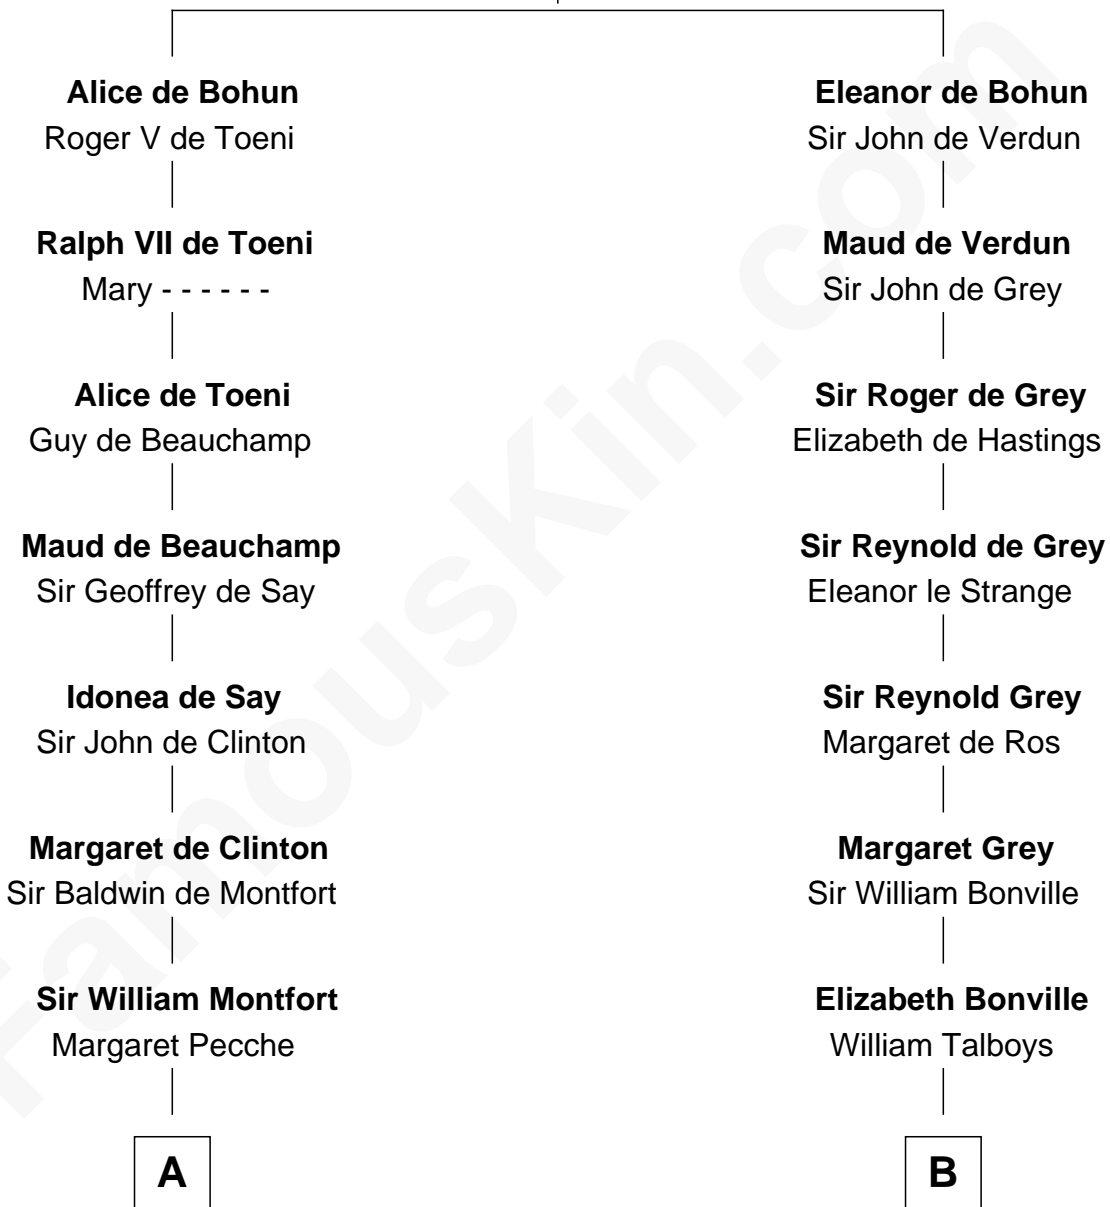

# FamousKin.com Relationship Chart of

**Abraham Baldwin**

*Signer of the U.S. Constitution*

19th cousin of

**William Rufus Day**

*36th U.S. Secretary of State*

**Sir Humphrey de Bohun**

Maud of Eu

**C**

**Timothy Baldwin**  
Bathsheba Stone

**Michael Baldwin**  
Lucy Dudley

**Abraham Baldwin**  
*Signer of the U.S. Constitution*

**D**

**Rufus Paine Spalding**  
Lucretia A. Swift

**Emily Swift Spalding**  
Luther Day

**William Rufus Day**  
*36th U.S. Secretary of State*

FamousKin.com