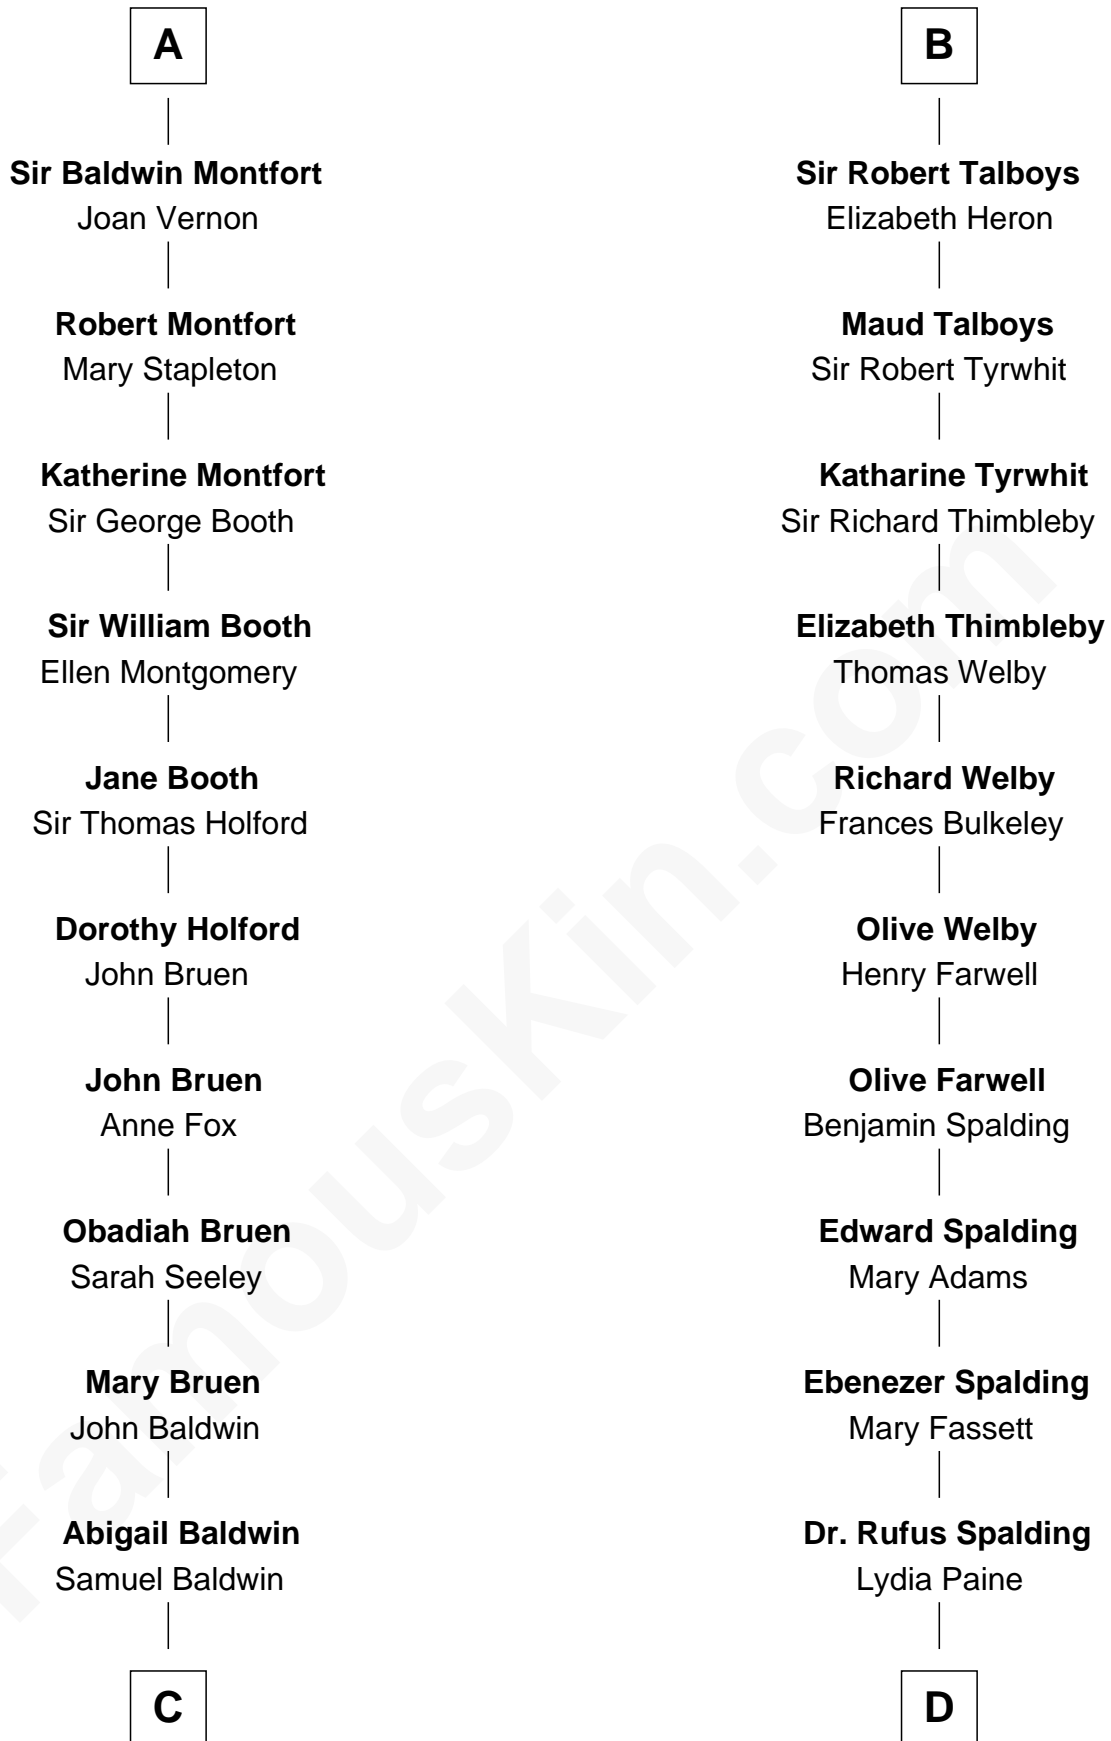

# FamousKin.com Relationship Chart of

**Abraham Baldwin**

*Signer of the U.S. Constitution*

19th cousin of

**William Rufus Day**

*36th U.S. Secretary of State*

**Sir Humphrey de Bohun**

Maud of Eu

**C**

**Timothy Baldwin**  
Bathsheba Stone

**Michael Baldwin**  
Lucy Dudley

**Abraham Baldwin**  
*Signer of the U.S. Constitution*

**D**

**Rufus Paine Spalding**  
Lucretia A. Swift

**Emily Swift Spalding**  
Luther Day