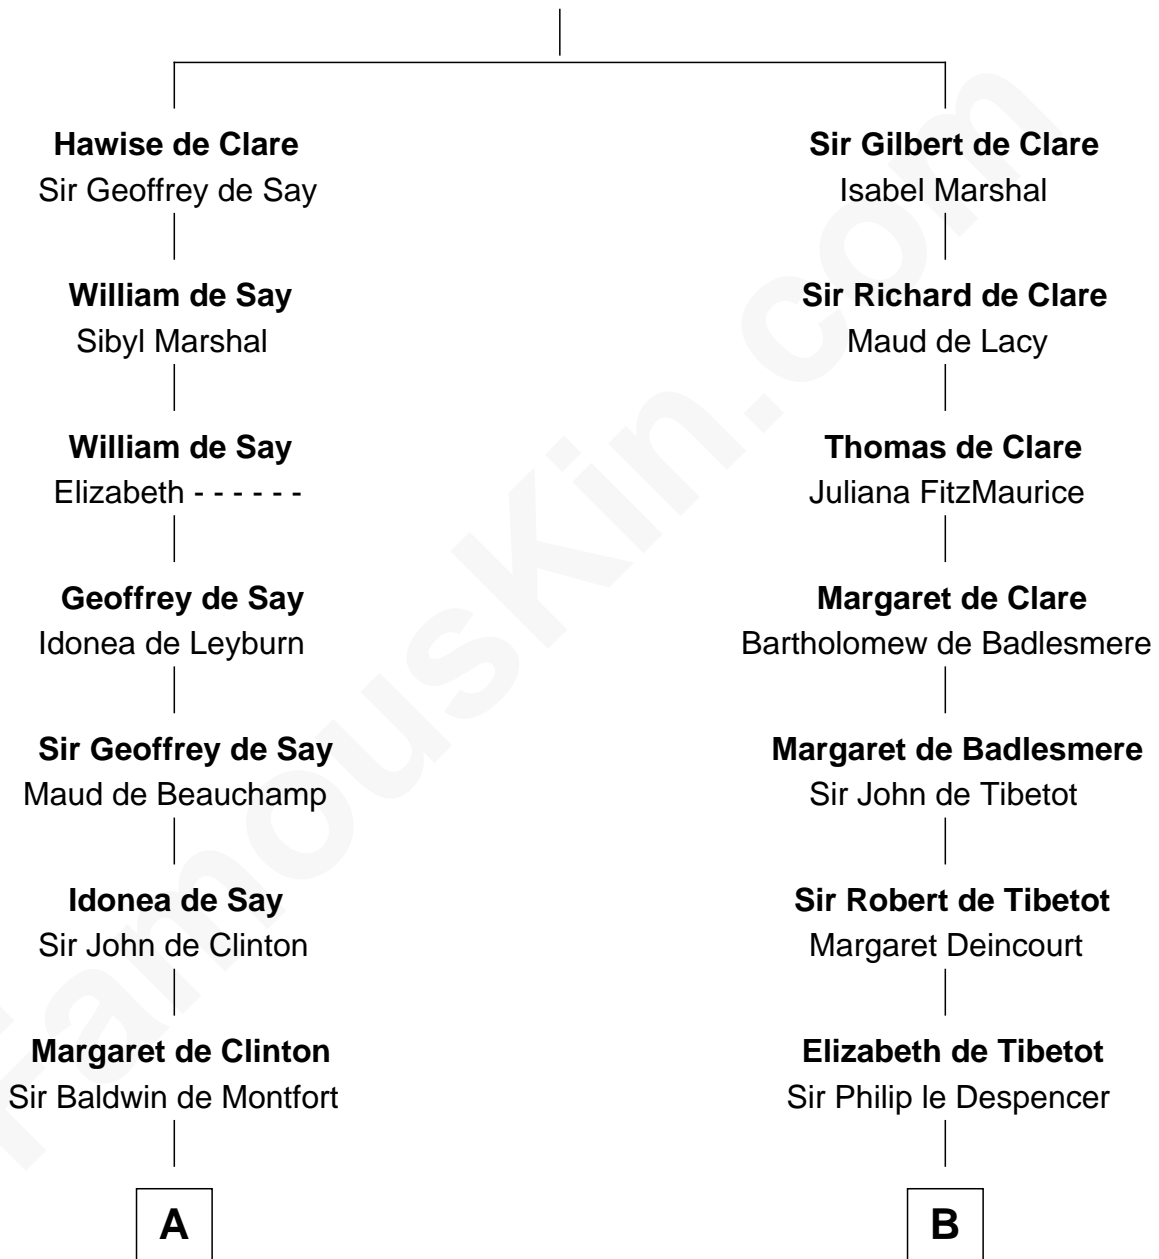

# FamousKin.com Relationship Chart of

**Abraham Baldwin**

*Signer of the U.S. Constitution*

20th cousin 1 time removed of

**William Rufus Day**

*36th U.S. Secretary of State*

**Richard de Clare**  
Amice of Gloucester

**C**

**Abigail Baldwin**

Samuel Baldwin

**Timothy Baldwin**

Bathsheba Stone

**Michael Baldwin**

Lucy Dudley

**Abraham Baldwin**

*Signer of the U.S. Constitution*

**D**

**Ebenezer Spalding**

Mary Fassett

**Dr. Rufus Spalding**

Lydia Paine

**Rufus Paine Spalding**

Lucretia A. Swift