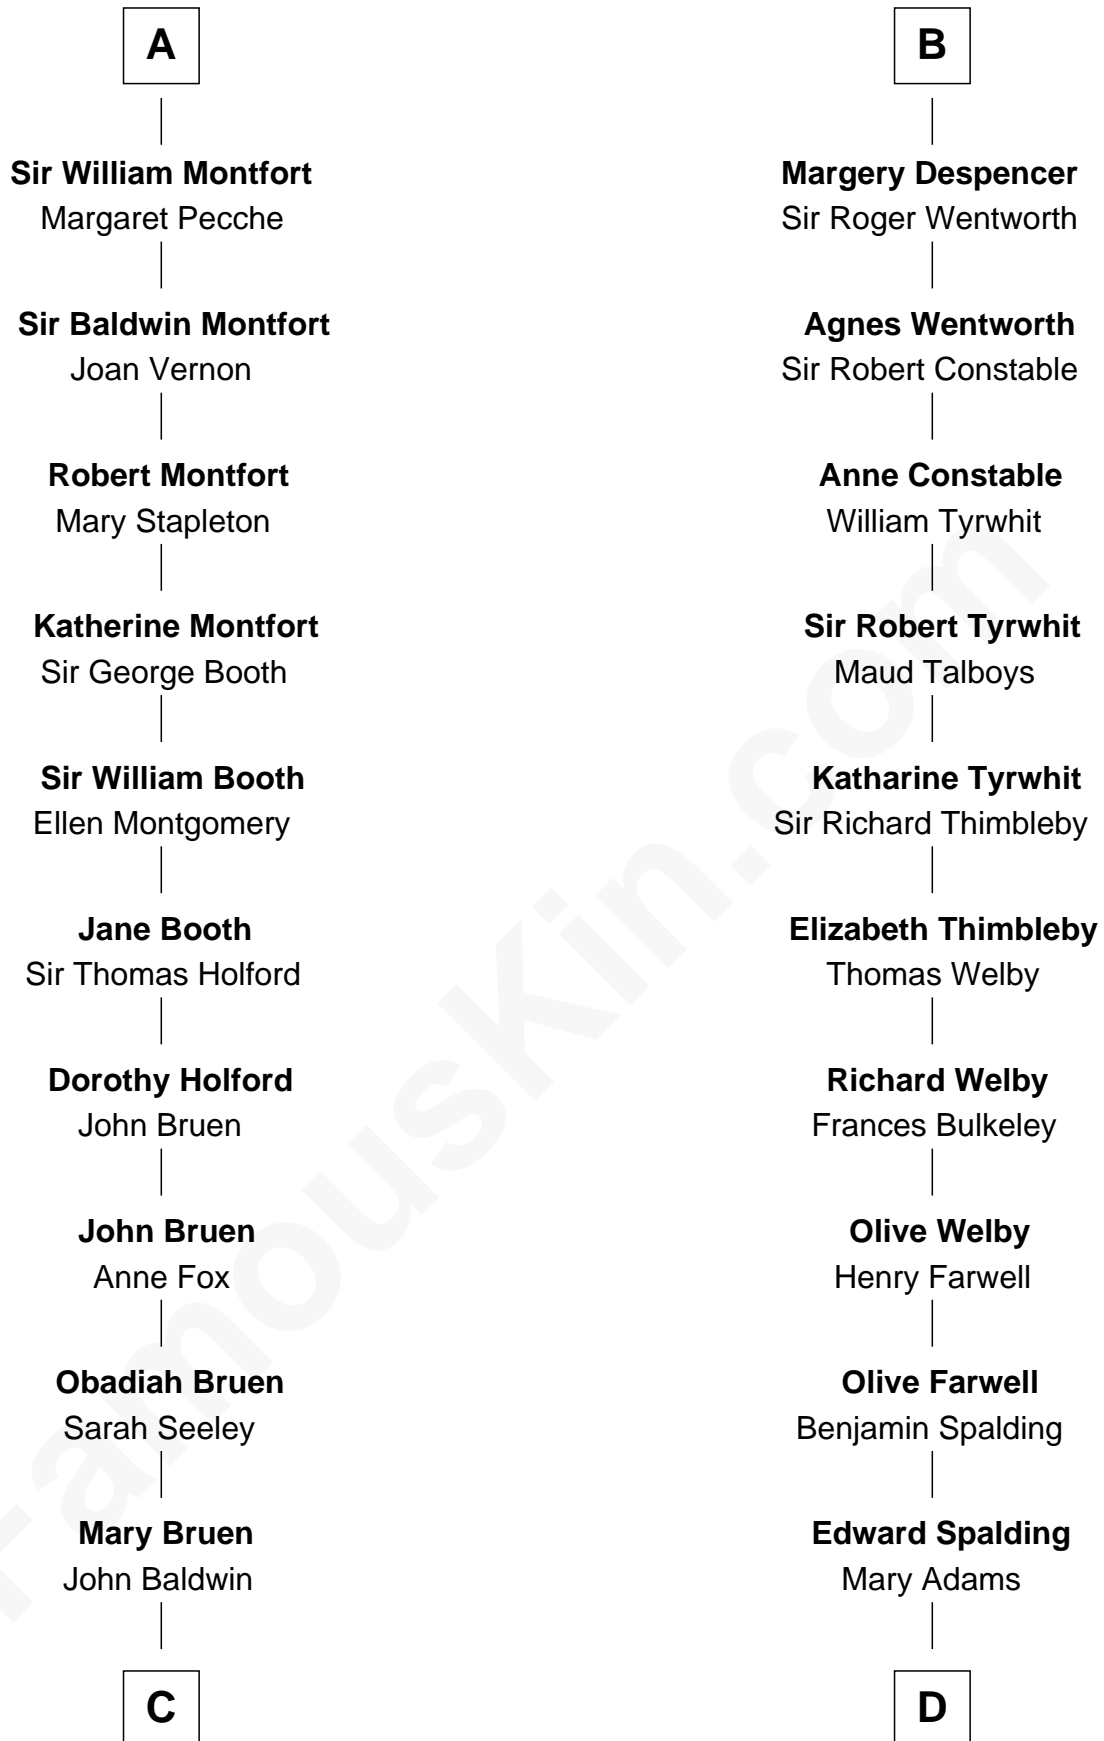

# FamousKin.com Relationship Chart of

**Abraham Baldwin**

*Signer of the U.S. Constitution*

20th cousin 1 time removed of

**William Rufus Day**

*36th U.S. Secretary of State*

**Richard de Clare**  
Amice of Gloucester

**C**

**Abigail Baldwin**

Samuel Baldwin

**Timothy Baldwin**

Bathsheba Stone

**Michael Baldwin**

Lucy Dudley

**Abraham Baldwin**