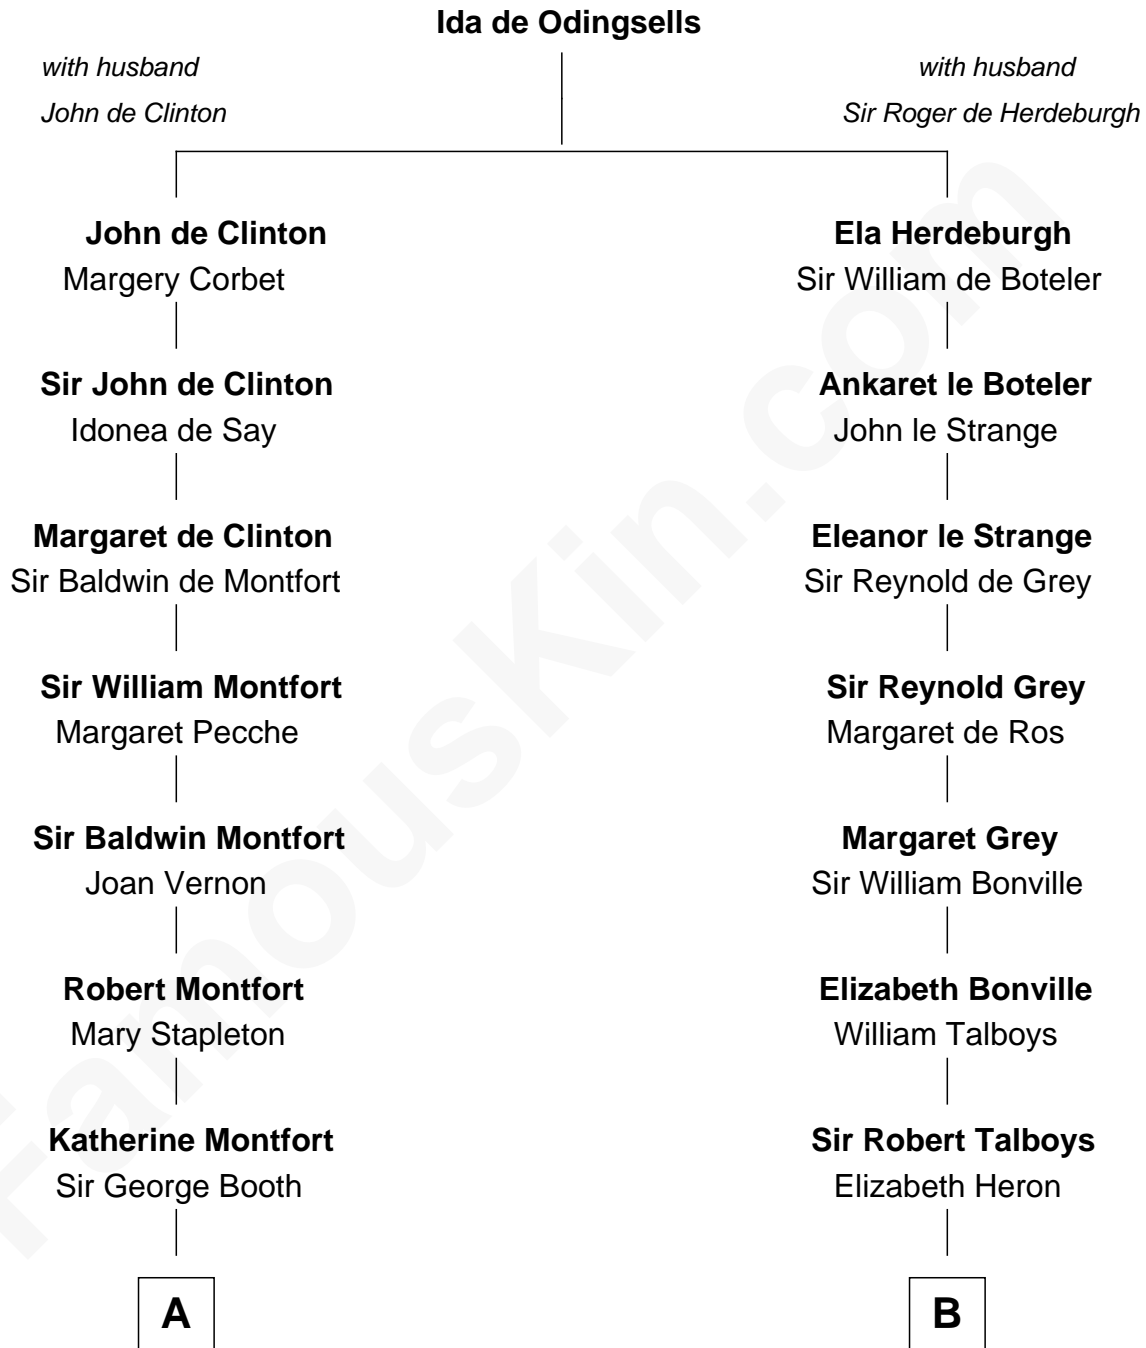

FamousKin.com Relationship Chart of

Abraham Baldwin

Signer of the U.S. Constitution

16th cousin 2 times removed of

William Rufus Day

36th U.S. Secretary of State

C

Emily Swift Spalding

Luther Day

William Rufus Day

36th U.S. Secretary of State

FamousKin.com