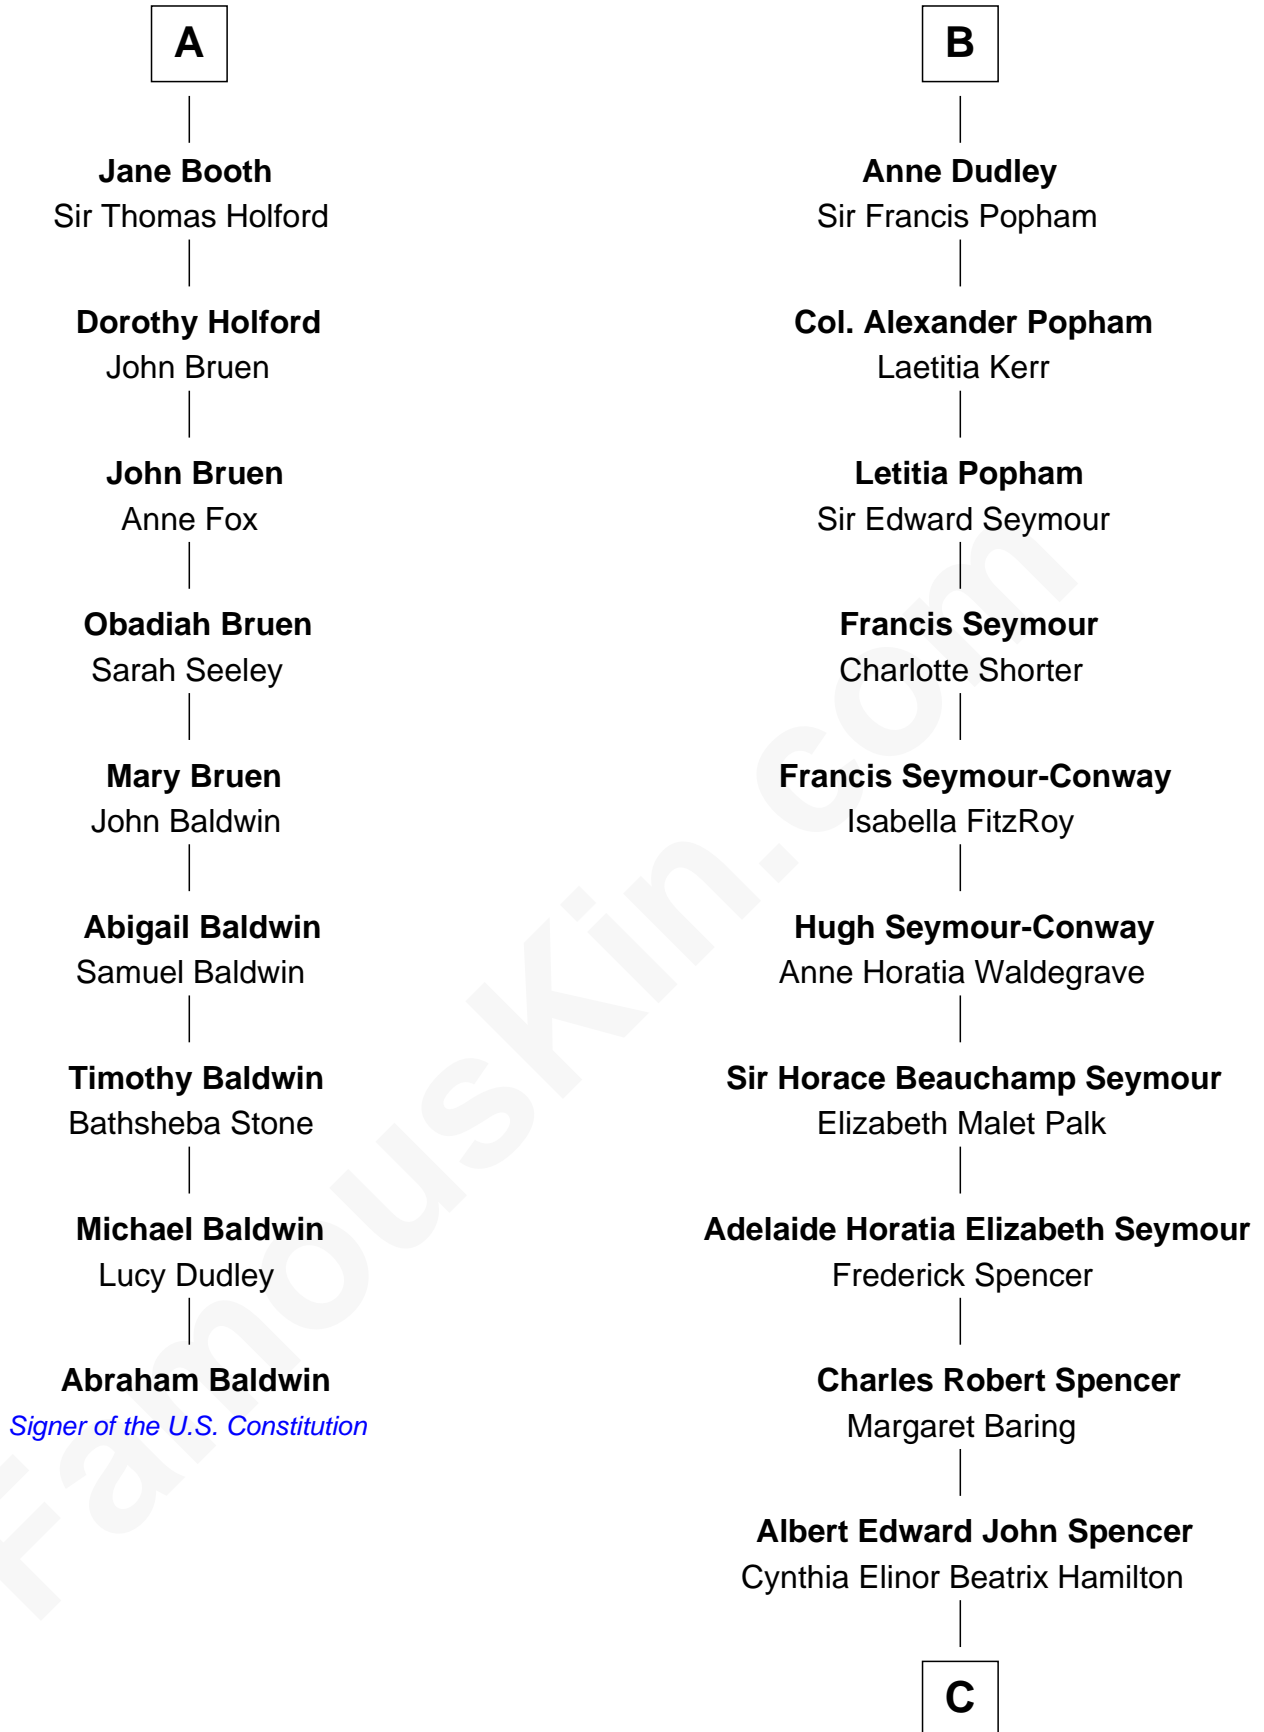

# FamousKin.com Relationship Chart of

**Abraham Baldwin**

*Signer of the U.S. Constitution*

15th cousin 4 times removed of

**Prince Harry**

*Duke of Sussex*

**Ralph de Stafford**

*with wife  
Katherine de Hastang*

*with wife  
Margaret de Audley*

**C**

**Edward John Spencer**  
Frances Ruth Burke Roche

**Princess Diana Frances Spencer**  
Charles III, King of the United Kingdom

**Prince Harry**  
*Duke of Sussex*

FamousKin.com