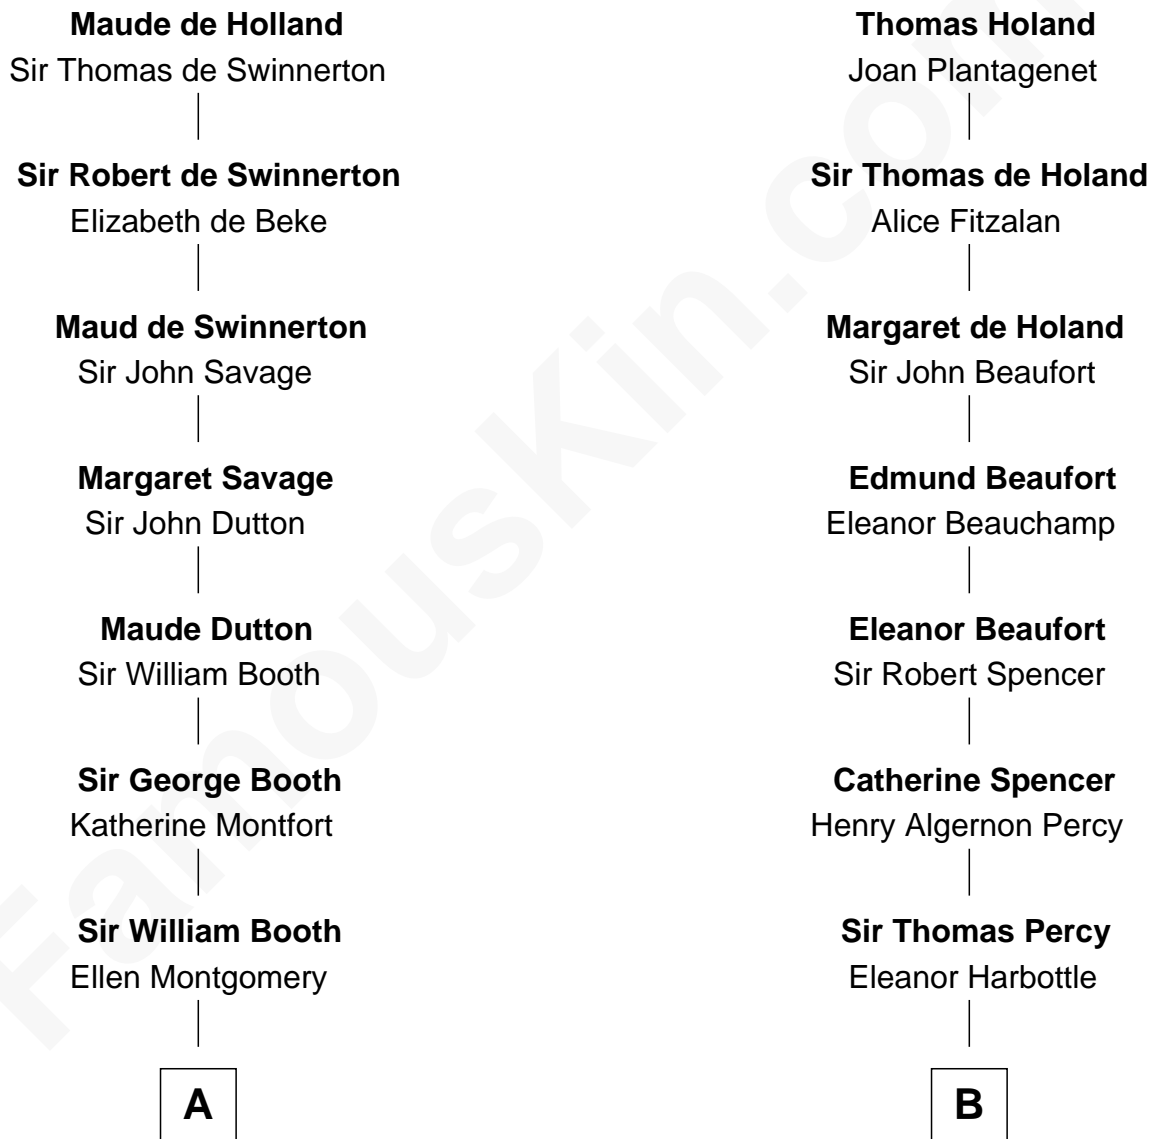

FamousKin.com Relationship Chart of

Abraham Baldwin

Signer of the U.S. Constitution

15th cousin 6 times removed of

Prince Harry

Duke of Sussex

Sir Robert de Holland

Maude la Zouche

C

Charles Robert Spencer

Margaret Baring

Albert Edward John Spencer

Cynthia Elinor Beatrix Hamilton

Edward John Spencer

Frances Ruth Burke Roche

Princess Diana Frances Spencer

Charles III, King of the United Kingdom

Prince Harry

Duke of Sussex

FamousKin.com