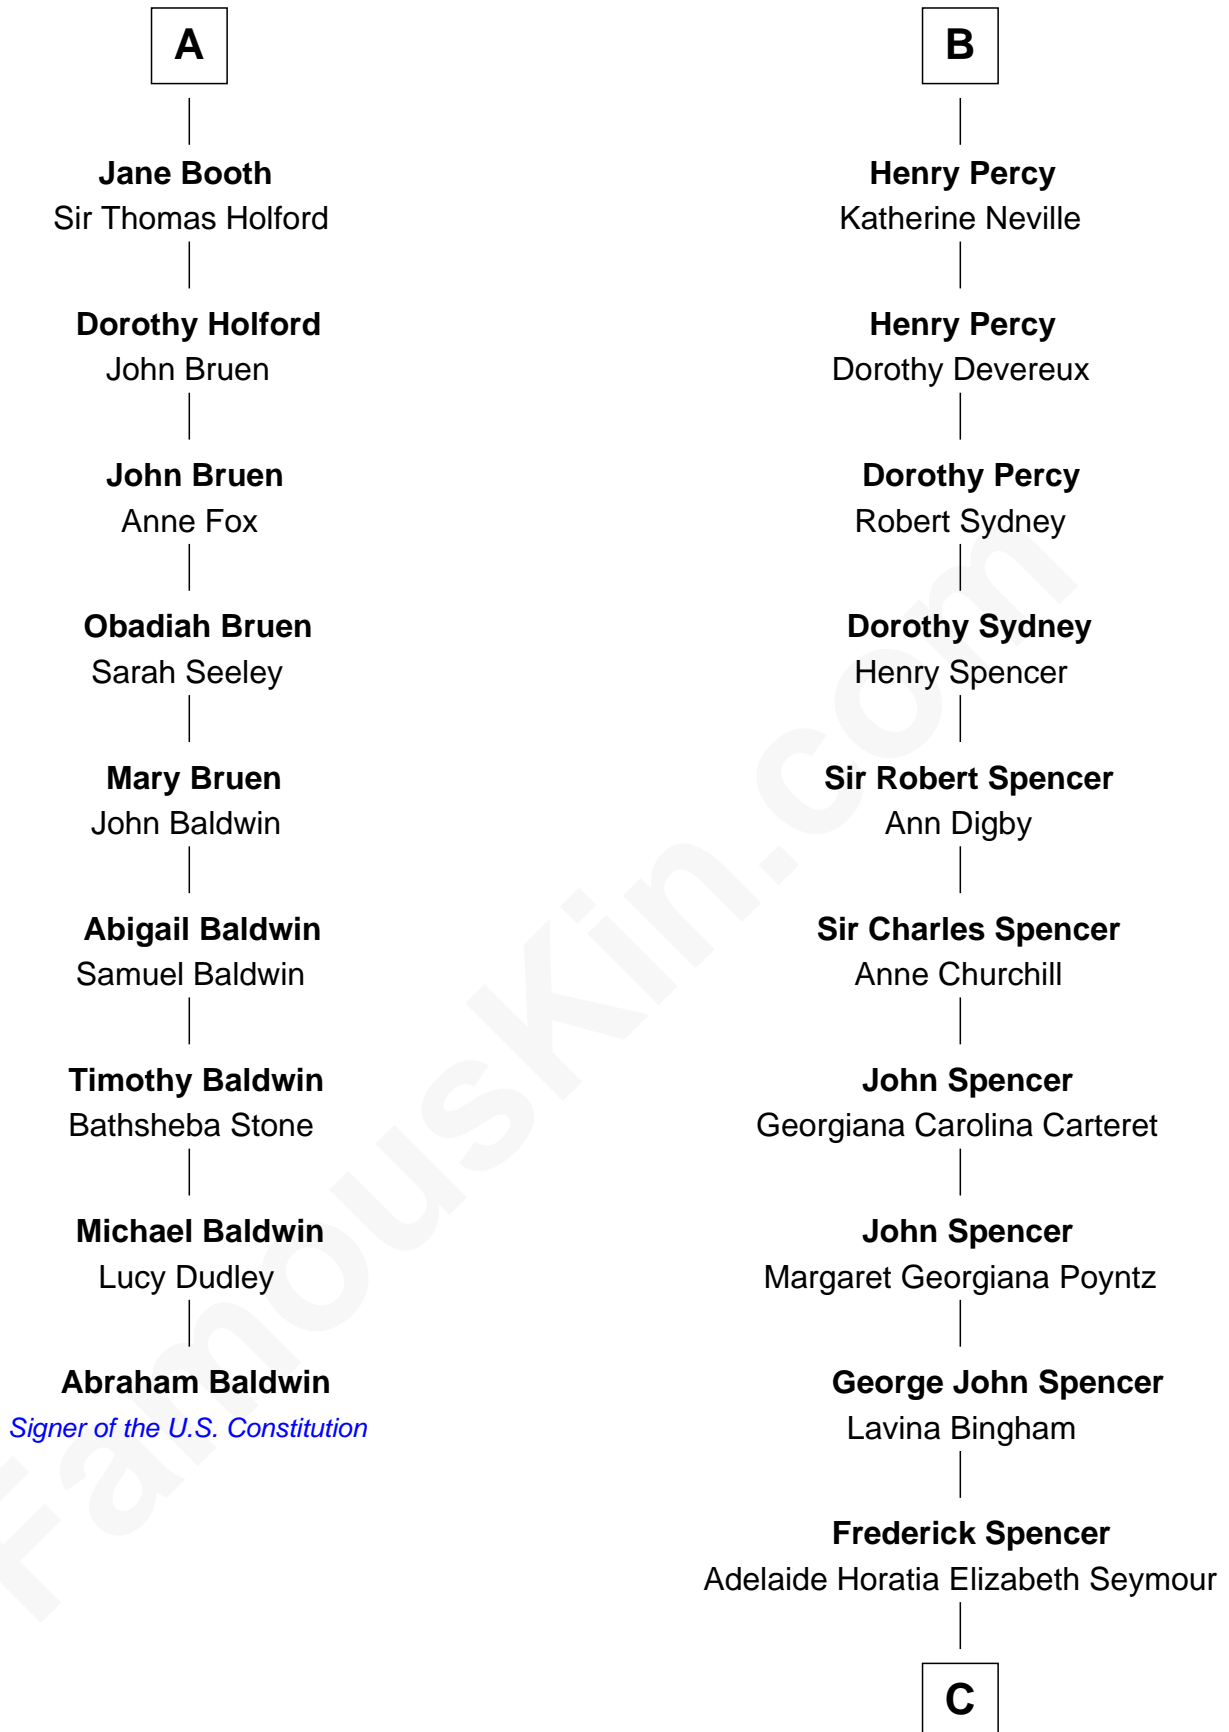

FamousKin.com Relationship Chart of

Abraham Baldwin

Signer of the U.S. Constitution

15th cousin 6 times removed of

Prince Harry

Duke of Sussex

Sir Robert de Holland

Maude la Zouche

C

Charles Robert Spencer

Margaret Baring

Albert Edward John Spencer

Cynthia Elinor Beatrix Hamilton

Edward John Spencer

Frances Ruth Burke Roche

Princess Diana Frances Spencer