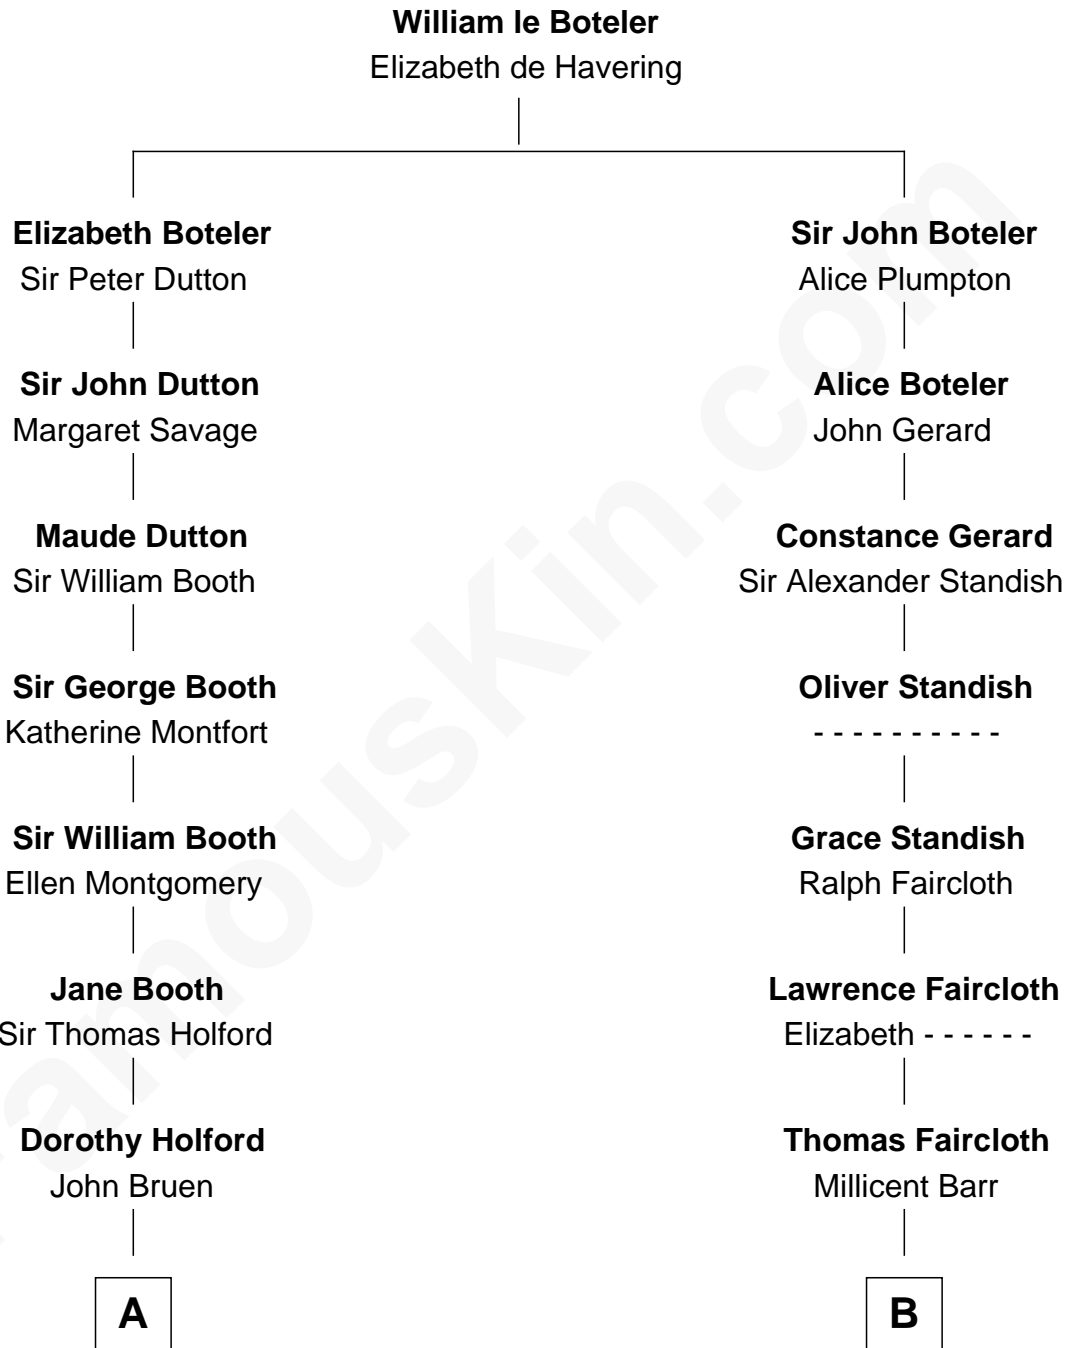

FamousKin.com Relationship Chart of

Abraham Baldwin

Signer of the U.S. Constitution

13th cousin 7 times removed of

Harry Chapin

Singer and Songwriter

C

James Ayrault Chapin

Delia Stout Ryder

James Ormsbee Chapin

Abigail Beal Forbes

James Forbes Chapin

Jeanne Elspeth Burke

Harry Chapin

Singer and Songwriter