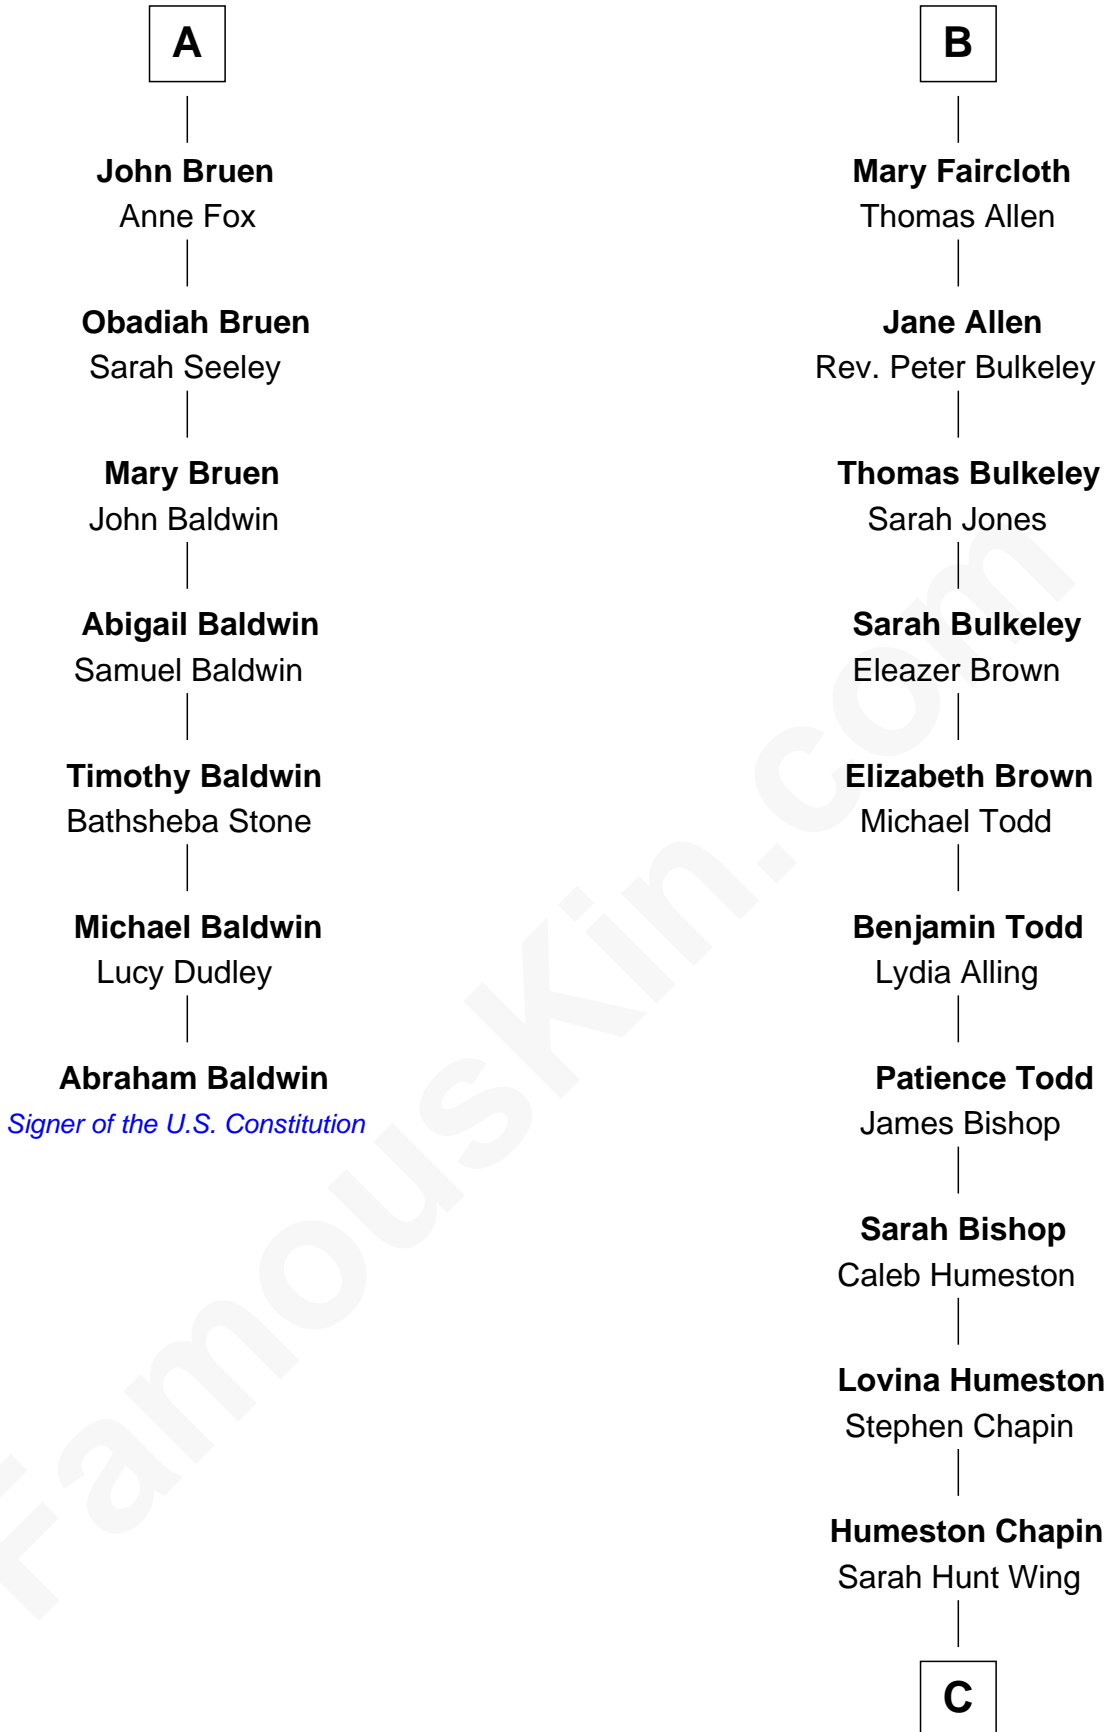

FamousKin.com Relationship Chart of

Abraham Baldwin

Signer of the U.S. Constitution

13th cousin 7 times removed of

Harry Chapin

Singer and Songwriter

C

James Ayrault Chapin