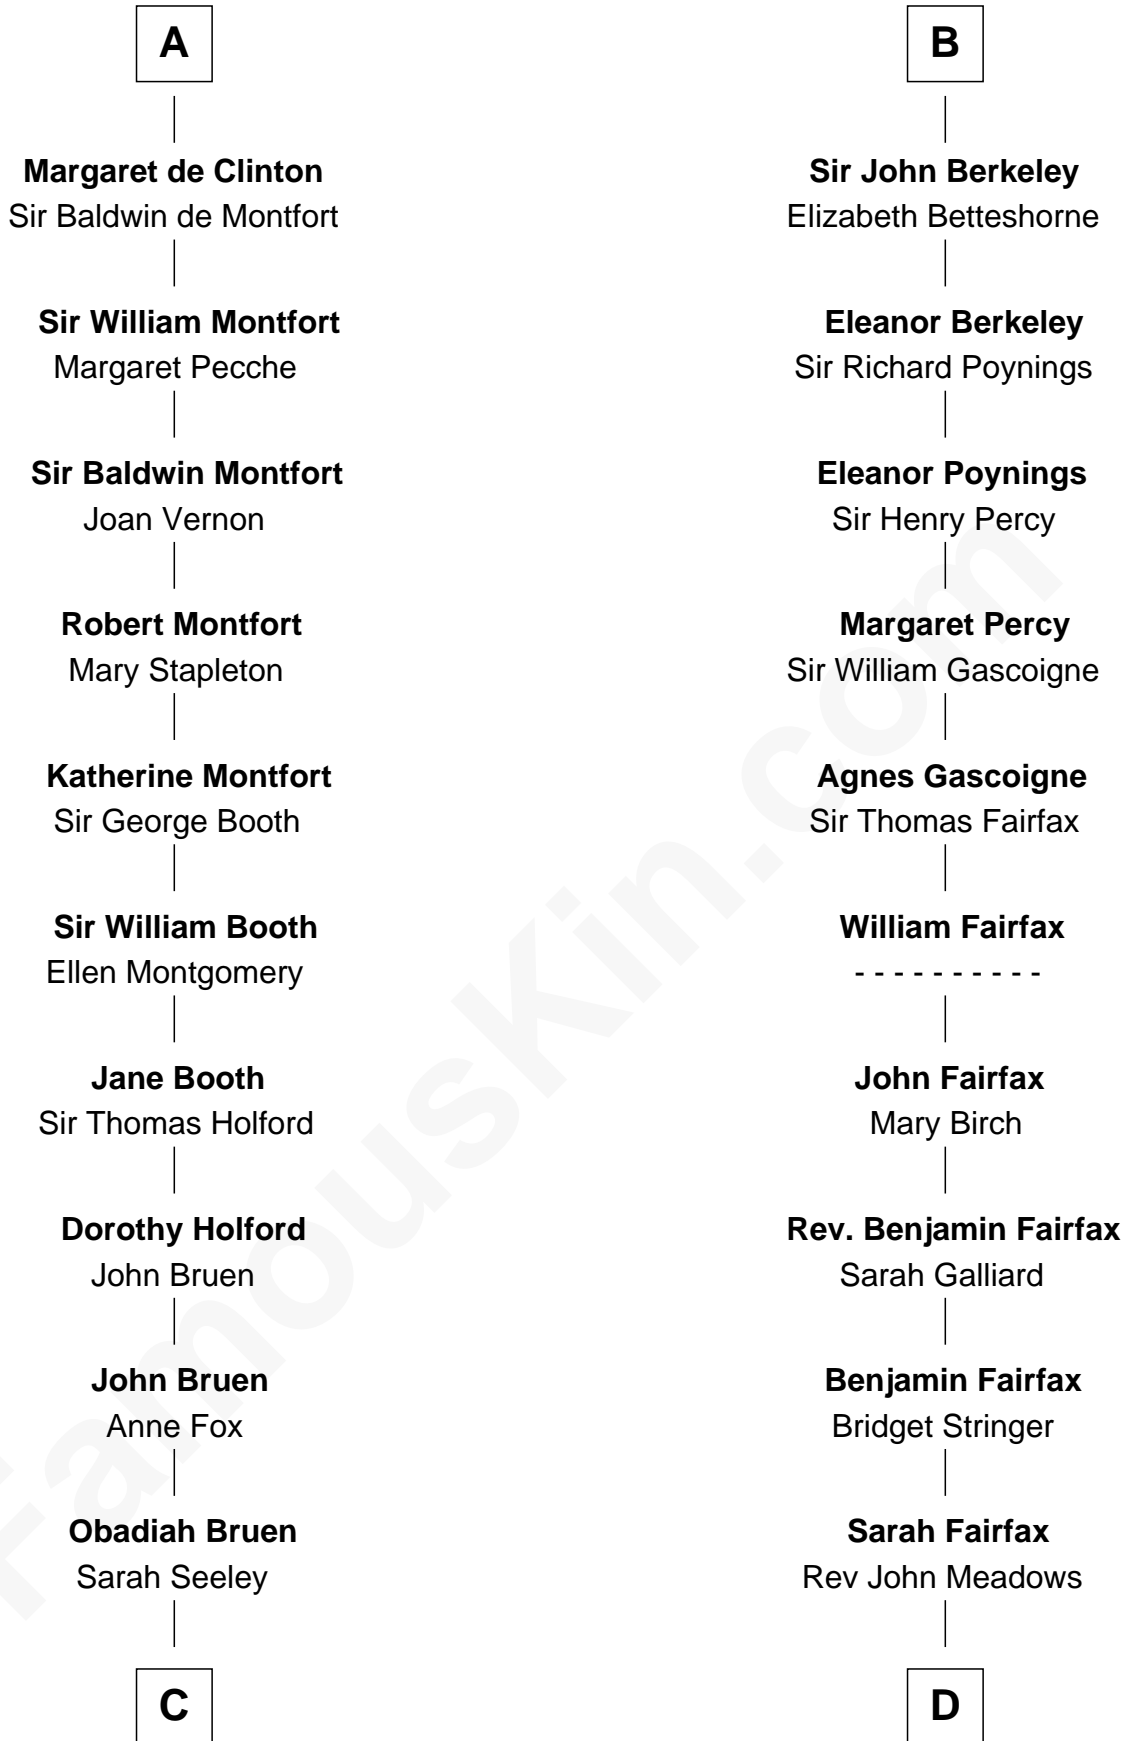

FamousKin.com Relationship Chart of

Abraham Baldwin

Signer of the U.S. Constitution

20th cousin 1 time removed of

Harriet Martineau

Author of The Hour and the Man

C

Mary Bruen
John Baldwin

Abigail Baldwin
Samuel Baldwin

Timothy Baldwin
Bathsheba Stone

Michael Baldwin
Lucy Dudley

Abraham Baldwin
Signer of the U.S. Constitution

D

Philip Meadows
Margaret Hall

Sarah Meadows
Dr. David Martineau

Thomas Martineau
Elizabeth Rankin