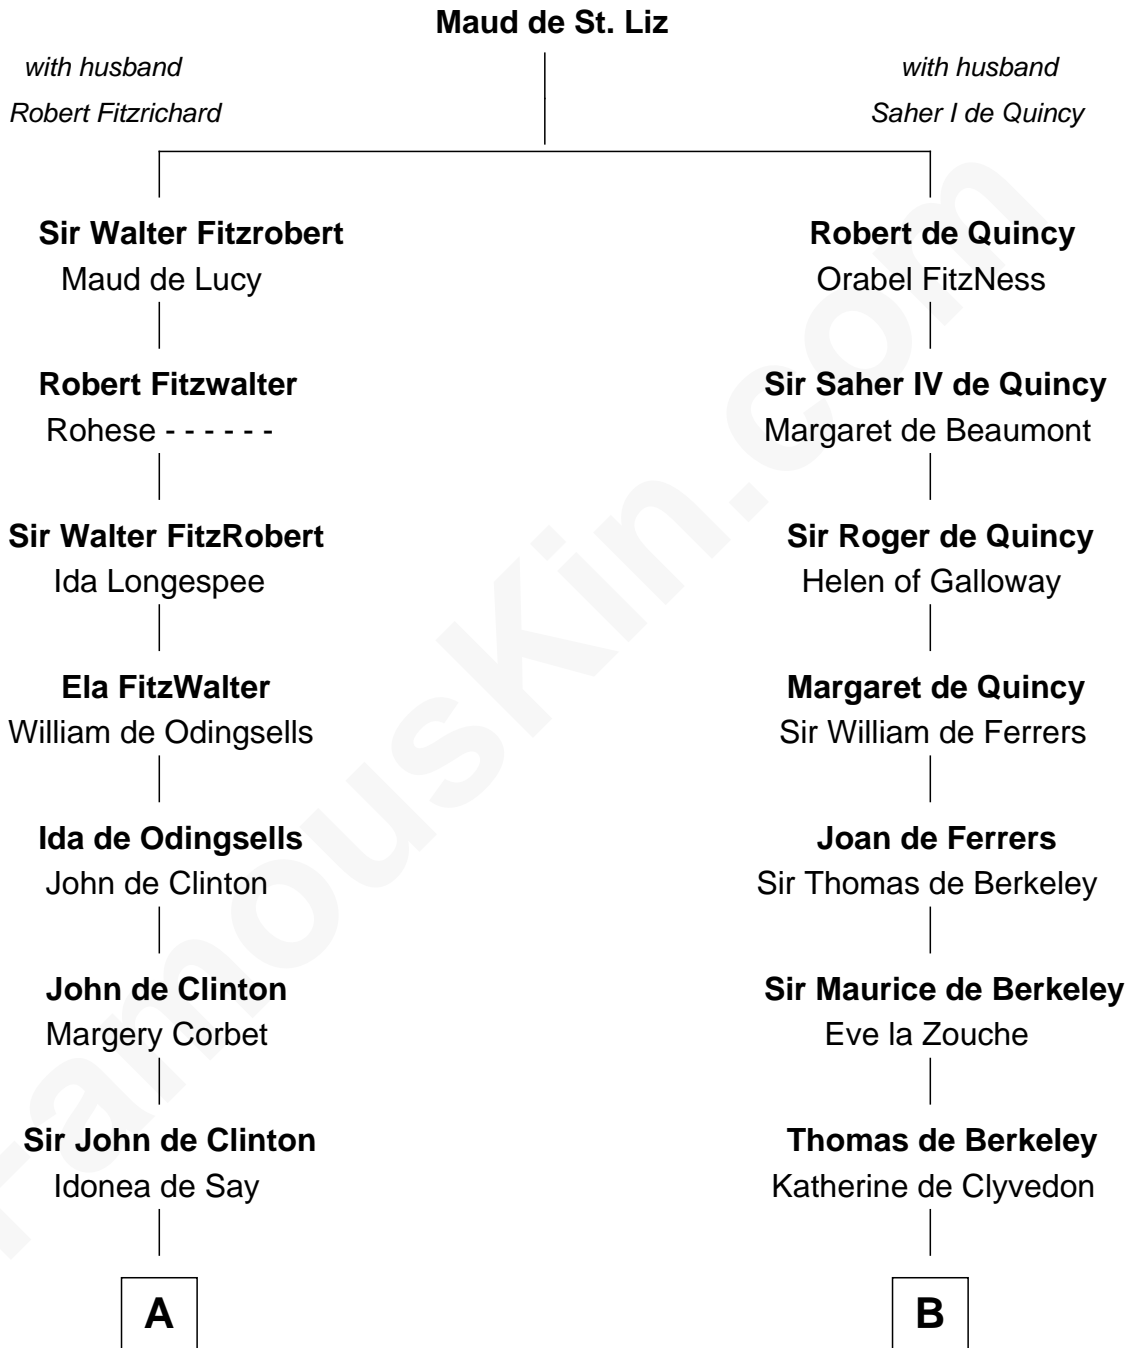

FamousKin.com Relationship Chart of

Abraham Baldwin

Signer of the U.S. Constitution

20th cousin 1 time removed of

Harriet Martineau

Author of The Hour and the Man

C

Mary Bruen
John Baldwin

Abigail Baldwin
Samuel Baldwin

Timothy Baldwin
Bathsheba Stone

Michael Baldwin
Lucy Dudley

Abraham Baldwin
Signer of the U.S. Constitution

D

Philip Meadows
Margaret Hall

Sarah Meadows
Dr. David Martineau

Thomas Martineau
Elizabeth Rankin