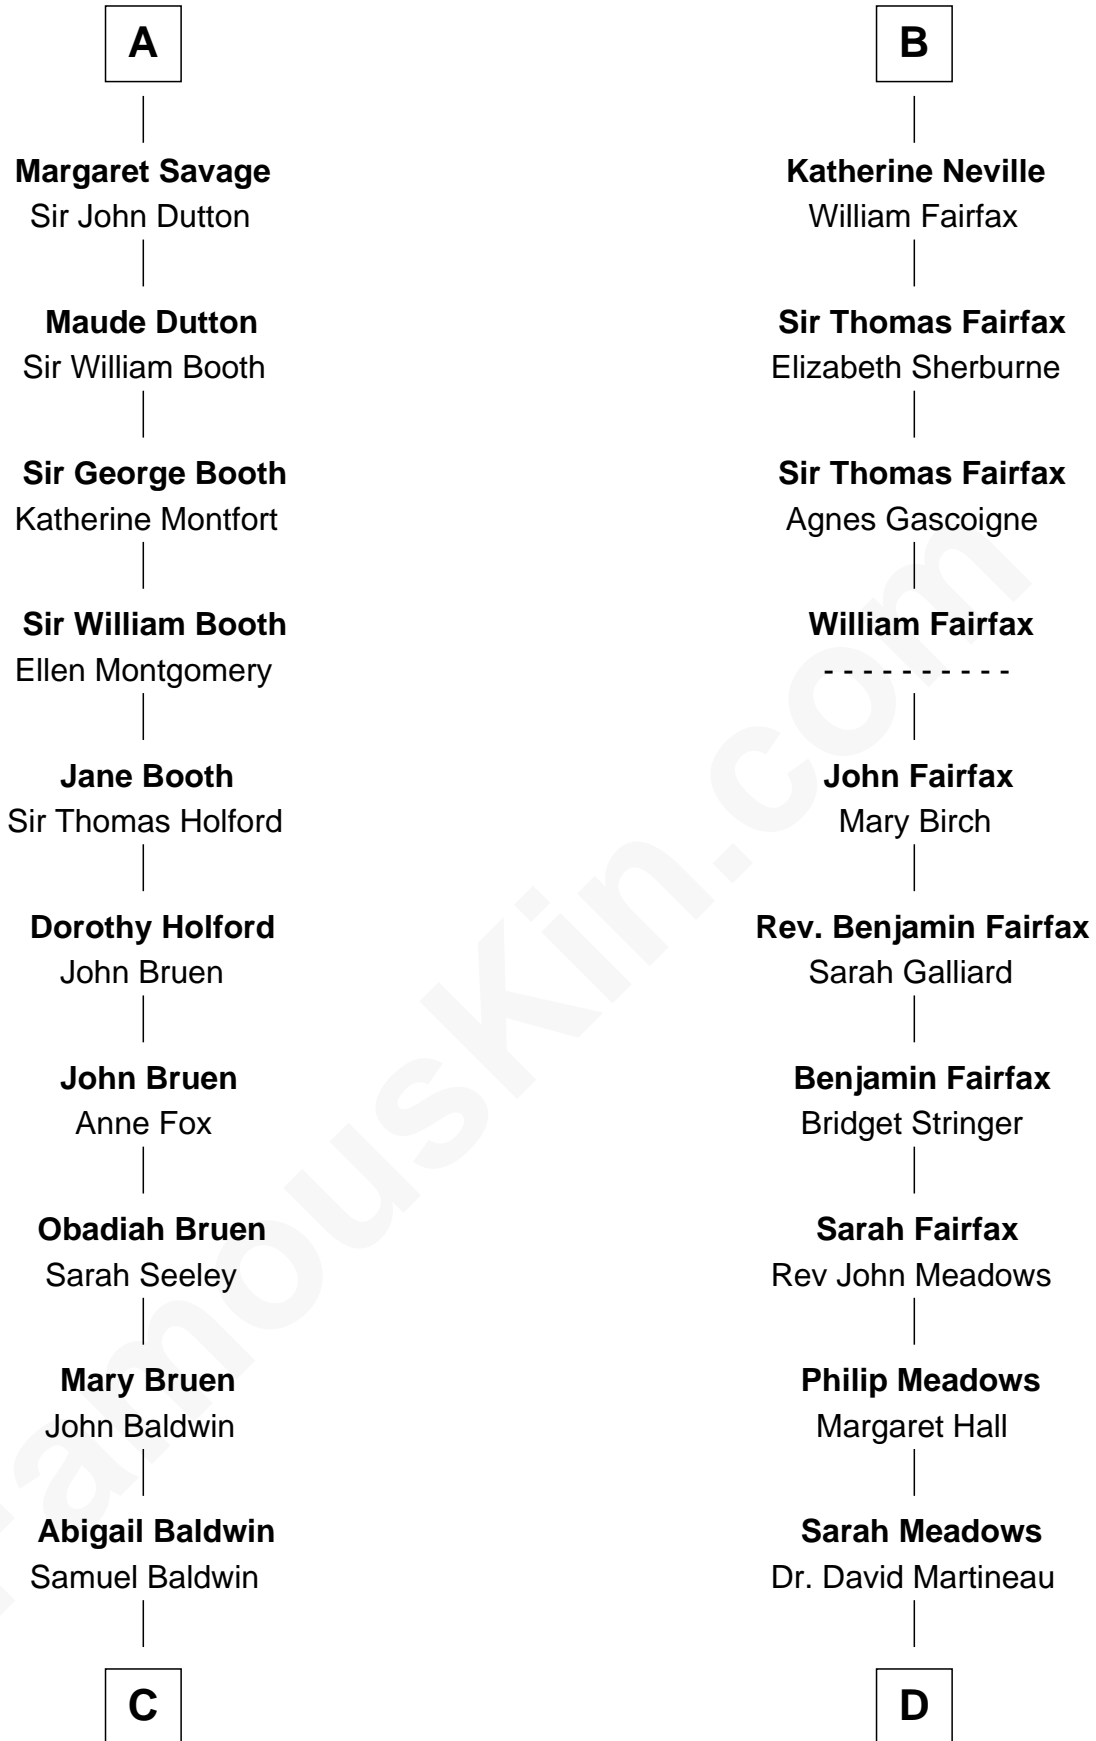

FamousKin.com Relationship Chart of

Abraham Baldwin

Signer of the U.S. Constitution

18th cousin 1 time removed of

Harriet Martineau

Author of The Hour and the Man

Sir William Longespee

Ela of Salisbury

Stephen Longespee
Emmeline de Ridelisford

Ela Longespee
Sir Roger la Zouche

Sir Alan la Zouche
Eleanor de Segrave

Maude la Zouche
Sir Robert de Holland

Maude de Holland
Sir Thomas de Swinerton

Sir Robert de Swinerton
Elizabeth de Beke

Maud de Swinerton
Sir John Savage

A

William Longespee
Idoine de Camville

Ela Longespee
Sir James de Audley

Sir Hugh I de Audley
Iseult de Mortimer

Alice de Audley
Sir Ralph de Neville

Sir Ralph de Neville
Elizabeth de Leeds

Alexander de Neville
Margery - - - - -

Sir Alexander de Neville
Katherine Eure

B

C

Timothy Baldwin
Bathsheba Stone

Michael Baldwin
Lucy Dudley

Abraham Baldwin
Signer of the U.S. Constitution

D