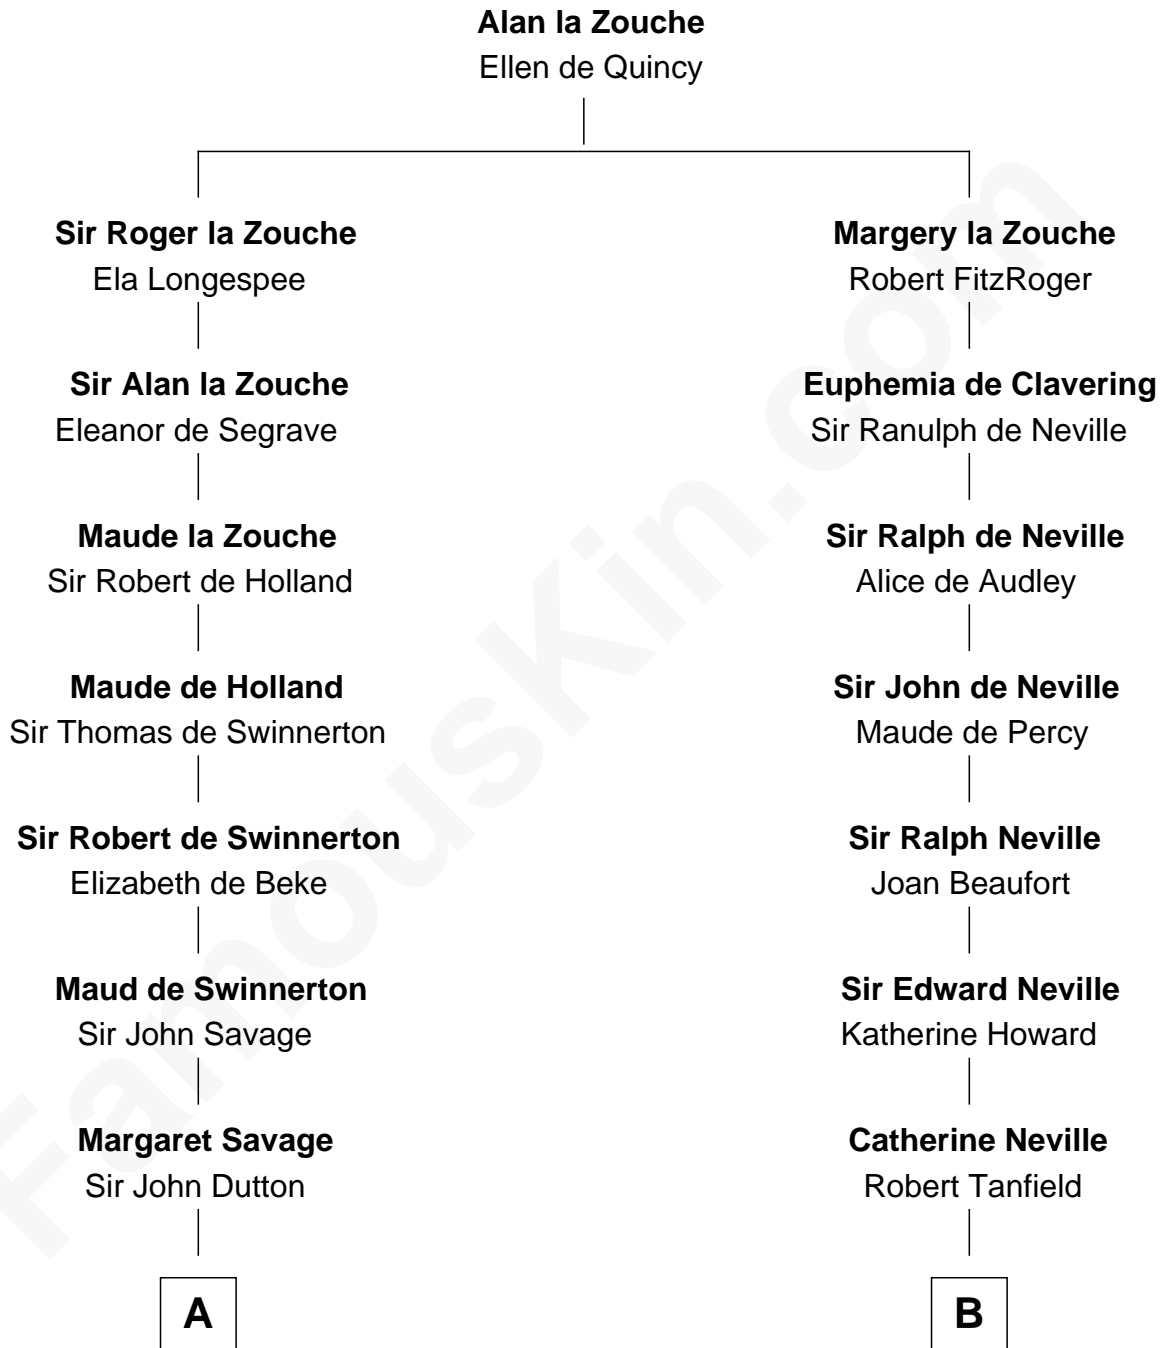

# FamousKin.com Relationship Chart of

**Abraham Baldwin**

*Signer of the U.S. Constitution*

17th cousin 1 time removed of

**John Marshall**

*4th Chief Justice of the U.S. Supreme Court*

**C**

Michael Baldwin

Lucy Dudley

Abraham Baldwin

*Signer of the U.S. Constitution*

FamousKin.com