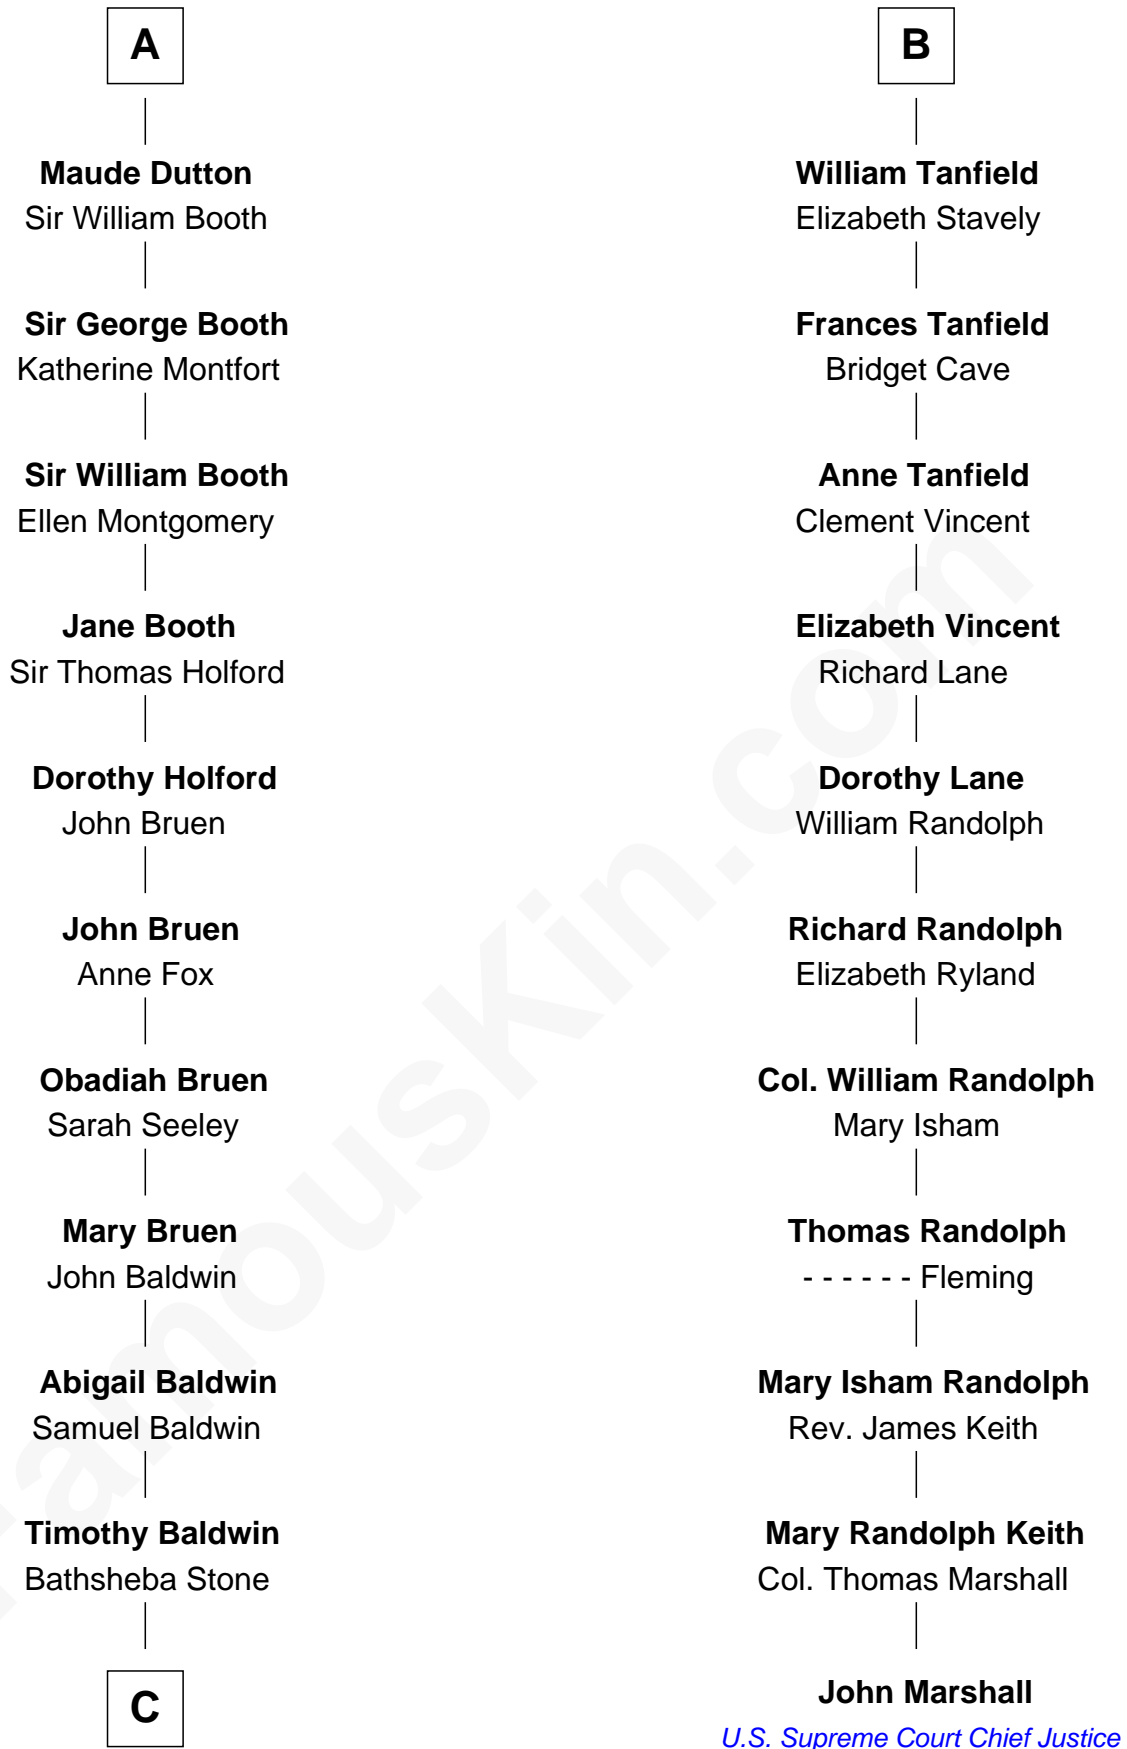

# FamousKin.com Relationship Chart of

**Abraham Baldwin**

*Signer of the U.S. Constitution*

17th cousin 1 time removed of

**John Marshall**

*4th Chief Justice of the U.S. Supreme Court*

**C**

Michael Baldwin

Lucy Dudley

Abraham Baldwin

*Signer of the U.S. Constitution*

FamousKin.com