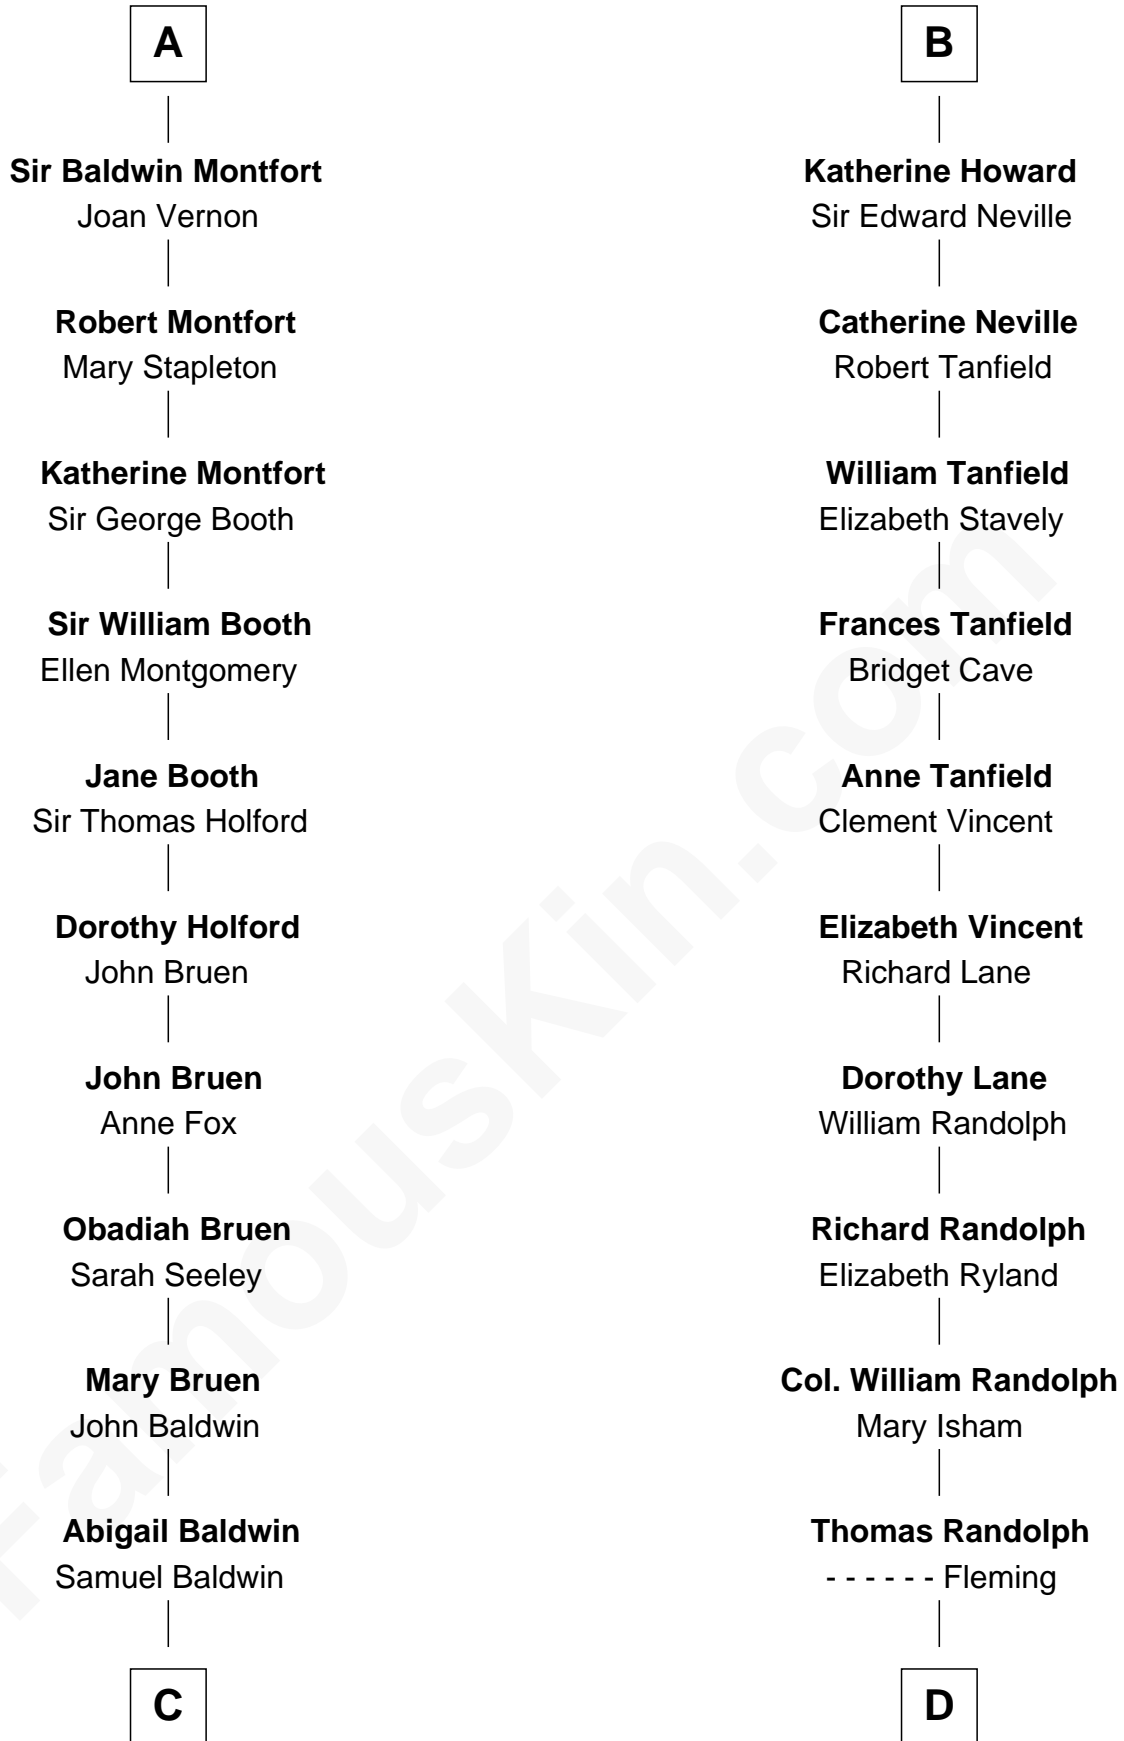

# FamousKin.com Relationship Chart of

**Abraham Baldwin**

*Signer of the U.S. Constitution*

19th cousin of

**John Marshall**

*4th Chief Justice of the U.S. Supreme Court*

**Sir Humphrey de Bohun**

Maud of Eu

**C**

**Timothy Baldwin**  
Bathsheba Stone

**Michael Baldwin**  
Lucy Dudley

**Abraham Baldwin**  
*Signer of the U.S. Constitution*

**D**

**Mary Isham Randolph**  
Rev. James Keith

**Mary Randolph Keith**  
Col. Thomas Marshall

**John Marshall**  
*U.S. Supreme Court Chief Justice*

FamousKin.com