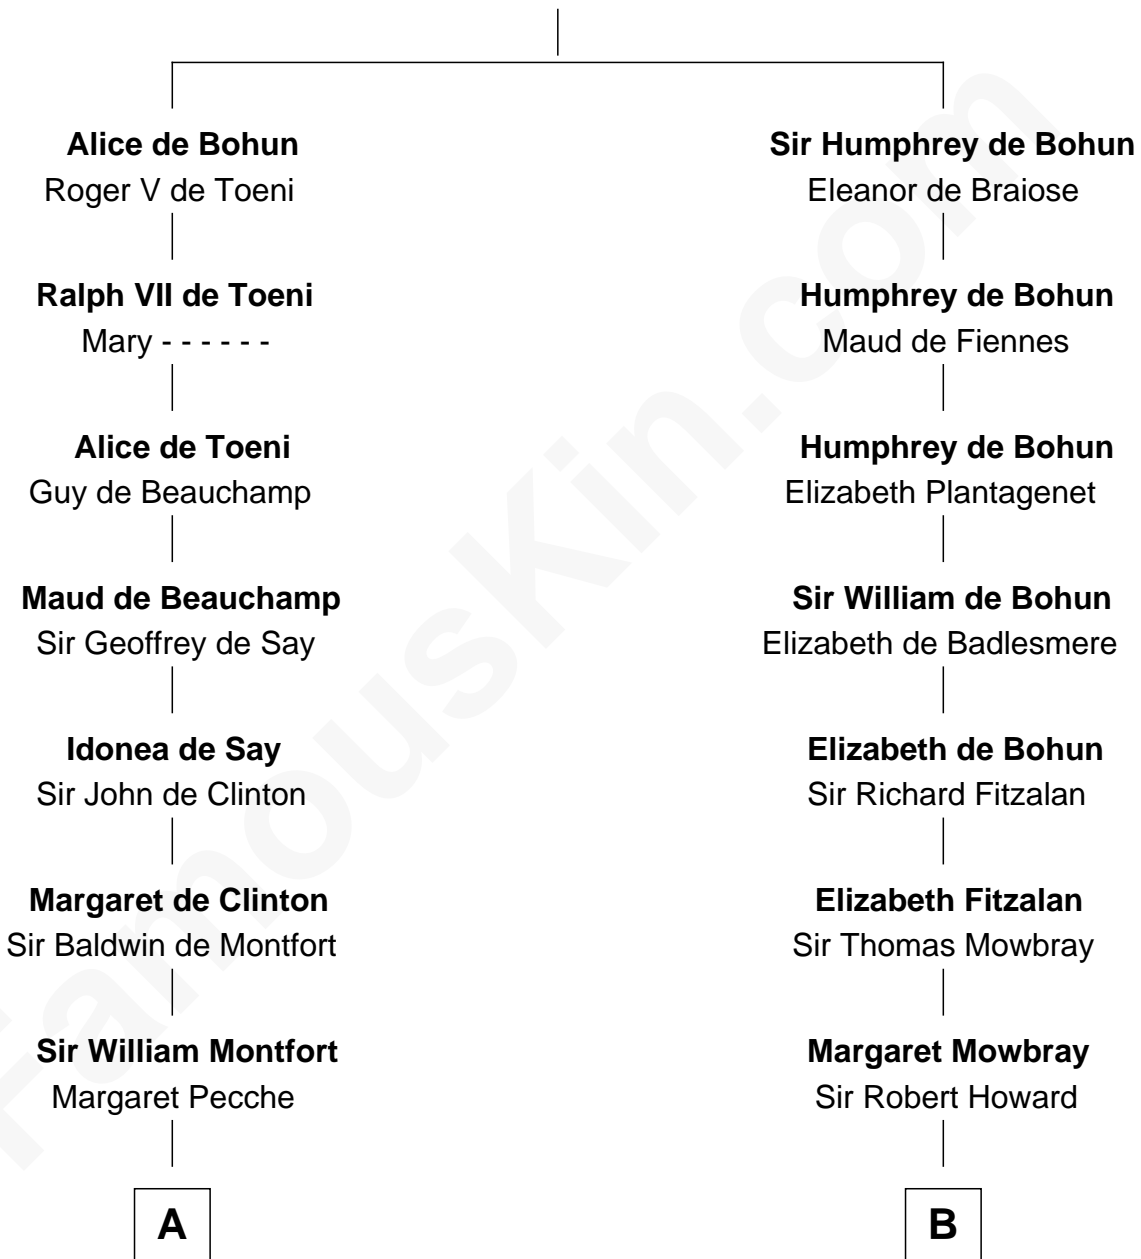

# FamousKin.com Relationship Chart of

**Abraham Baldwin**

*Signer of the U.S. Constitution*

19th cousin of

**John Marshall**

*4th Chief Justice of the U.S. Supreme Court*

**Sir Humphrey de Bohun**

Maud of Eu

**C**

**Timothy Baldwin**  
Bathsheba Stone

**Michael Baldwin**  
Lucy Dudley

**Abraham Baldwin**  
*Signer of the U.S. Constitution*

**D**

**Mary Isham Randolph**  
Rev. James Keith

**Mary Randolph Keith**  
Col. Thomas Marshall

**John Marshall**  
*U.S. Supreme Court Chief Justice*

FamousKin.com