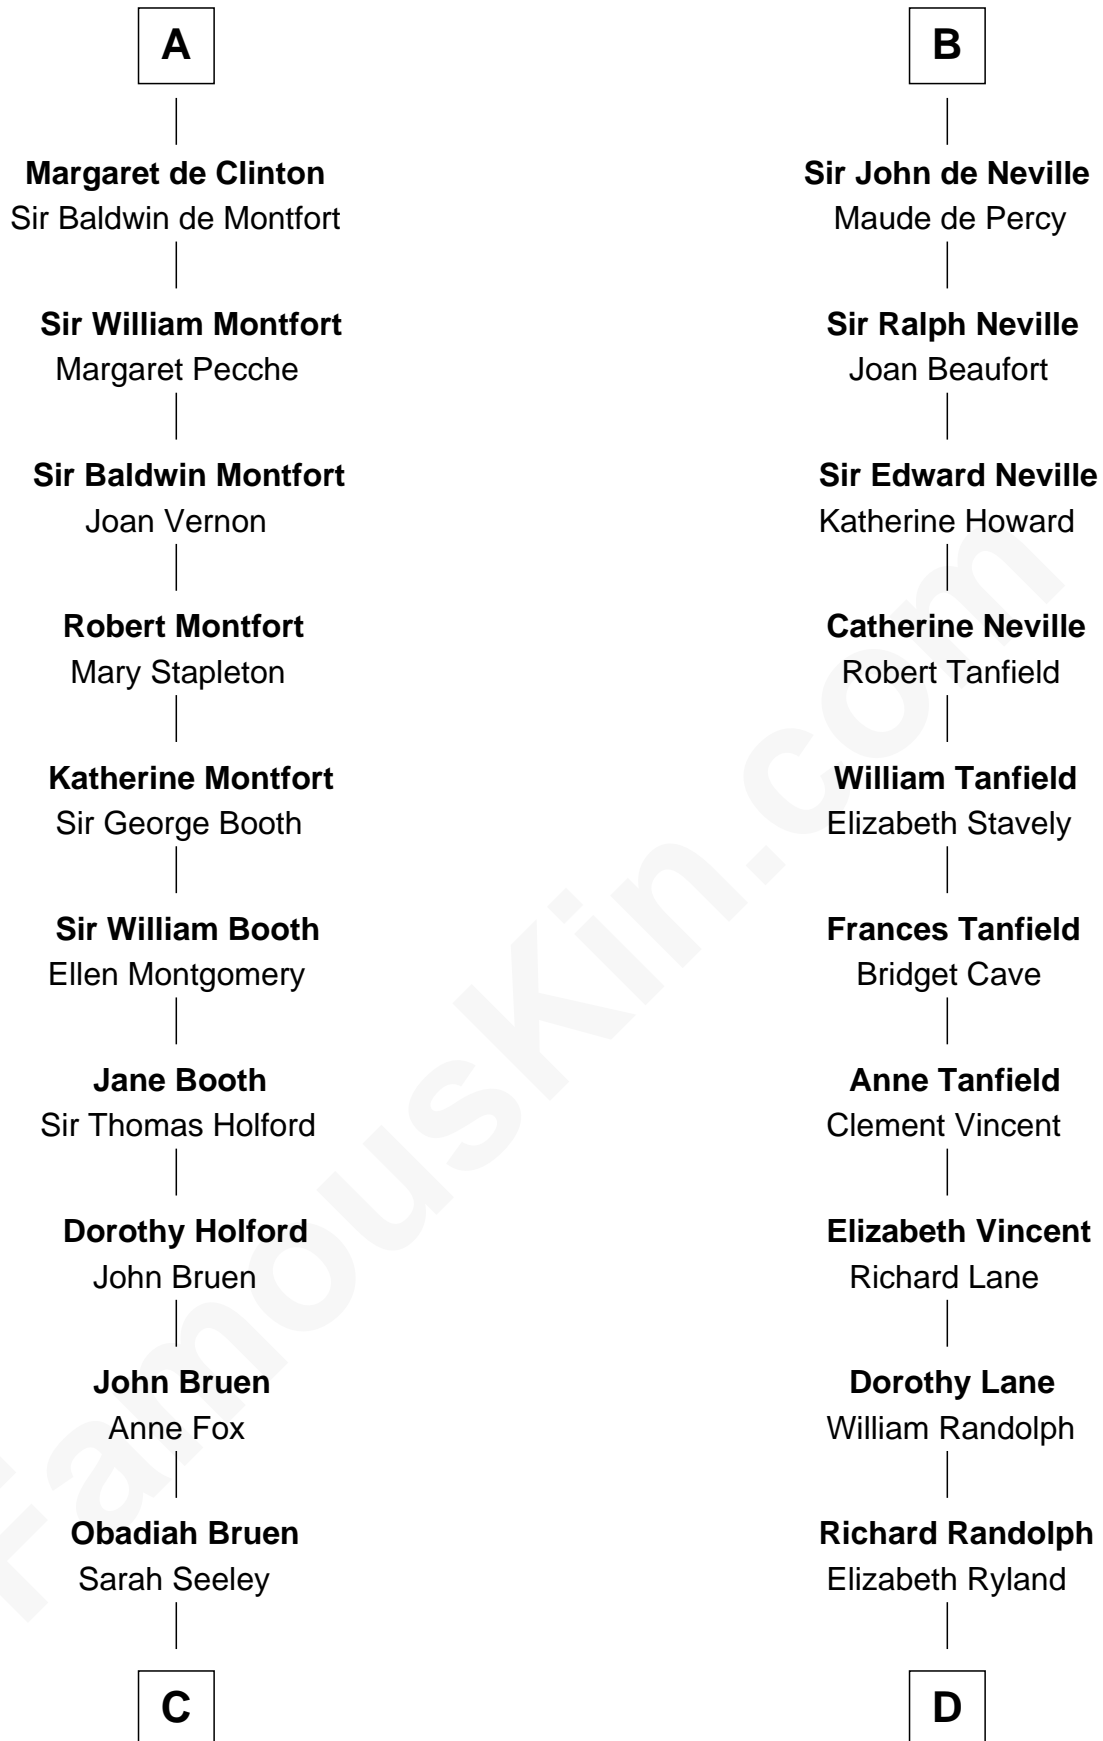

# FamousKin.com Relationship Chart of

**Abraham Baldwin**

*Signer of the U.S. Constitution*

21st cousin of

**John Marshall**

*4th Chief Justice of the U.S. Supreme Court*

**C**

**Mary Bruen**  
John Baldwin

**Abigail Baldwin**  
Samuel Baldwin

**Timothy Baldwin**  
Bathsheba Stone

**Michael Baldwin**  
Lucy Dudley

**Abraham Baldwin**  
*Signer of the U.S. Constitution*

**D**

**Col. William Randolph**  
Mary Isham

**Thomas Randolph**  
----- Fleming

**Mary Isham Randolph**  
Rev. James Keith

**Mary Randolph Keith**  
Col. Thomas Marshall

**John Marshall**  
*U.S. Supreme Court Chief Justice*

FamousKin.com