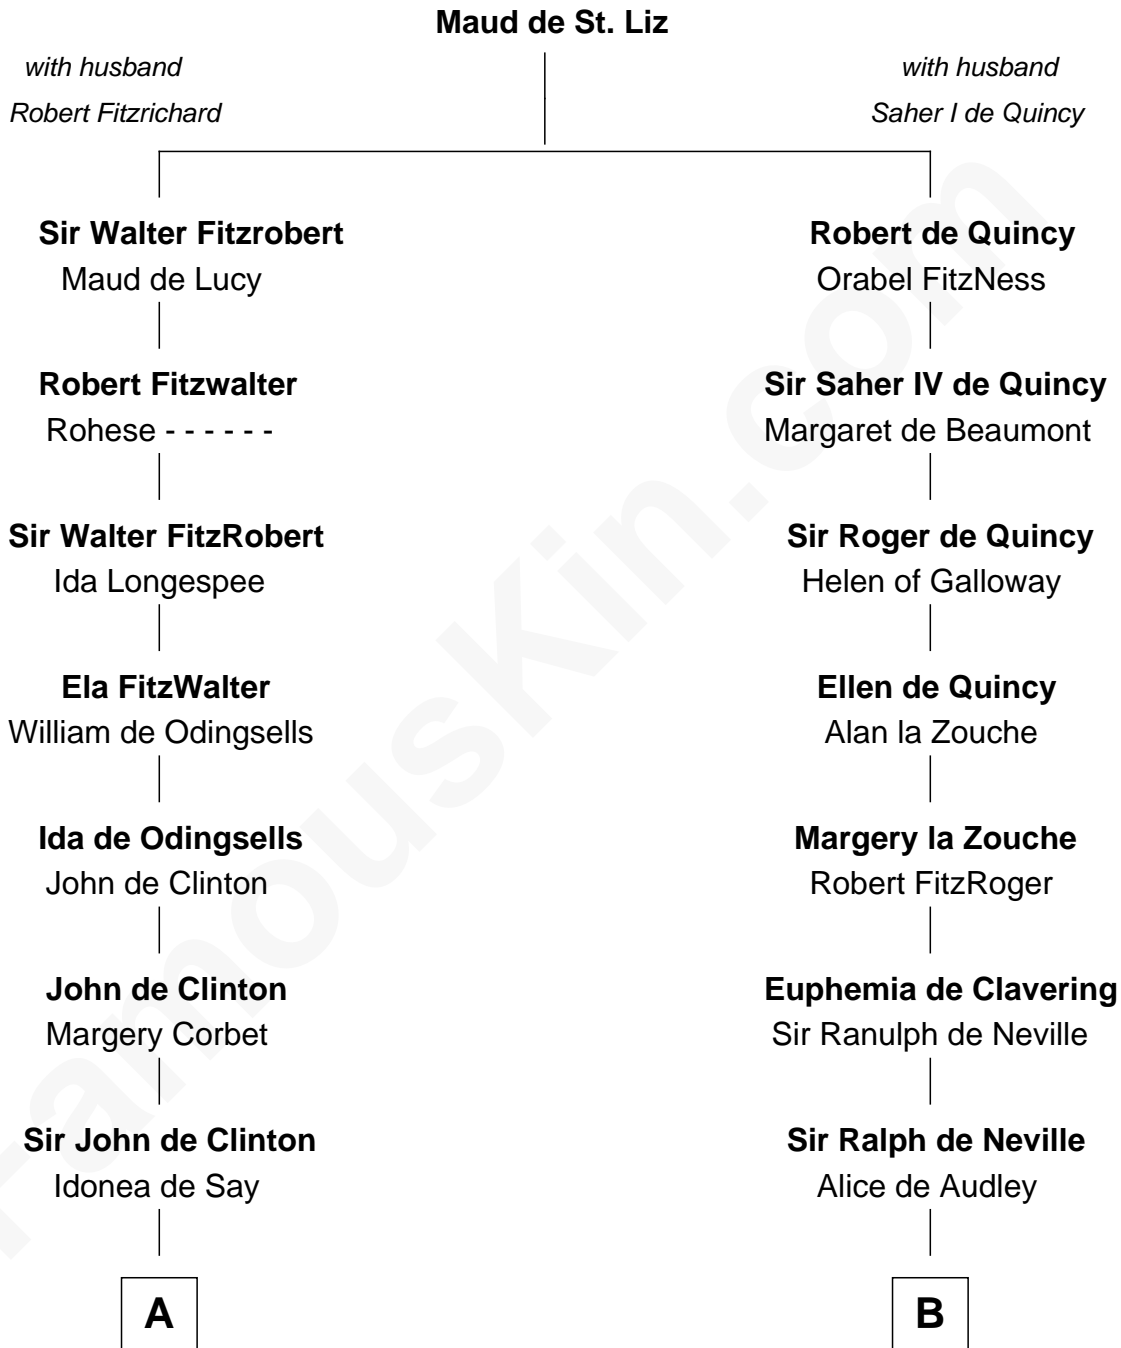

# FamousKin.com Relationship Chart of

**Abraham Baldwin**

*Signer of the U.S. Constitution*

21st cousin of

**John Marshall**

*4th Chief Justice of the U.S. Supreme Court*

**C**

**Mary Bruen**  
John Baldwin

**Abigail Baldwin**  
Samuel Baldwin

**Timothy Baldwin**  
Bathsheba Stone

**Michael Baldwin**  
Lucy Dudley

**Abraham Baldwin**  
*Signer of the U.S. Constitution*

**D**

**Col. William Randolph**  
Mary Isham