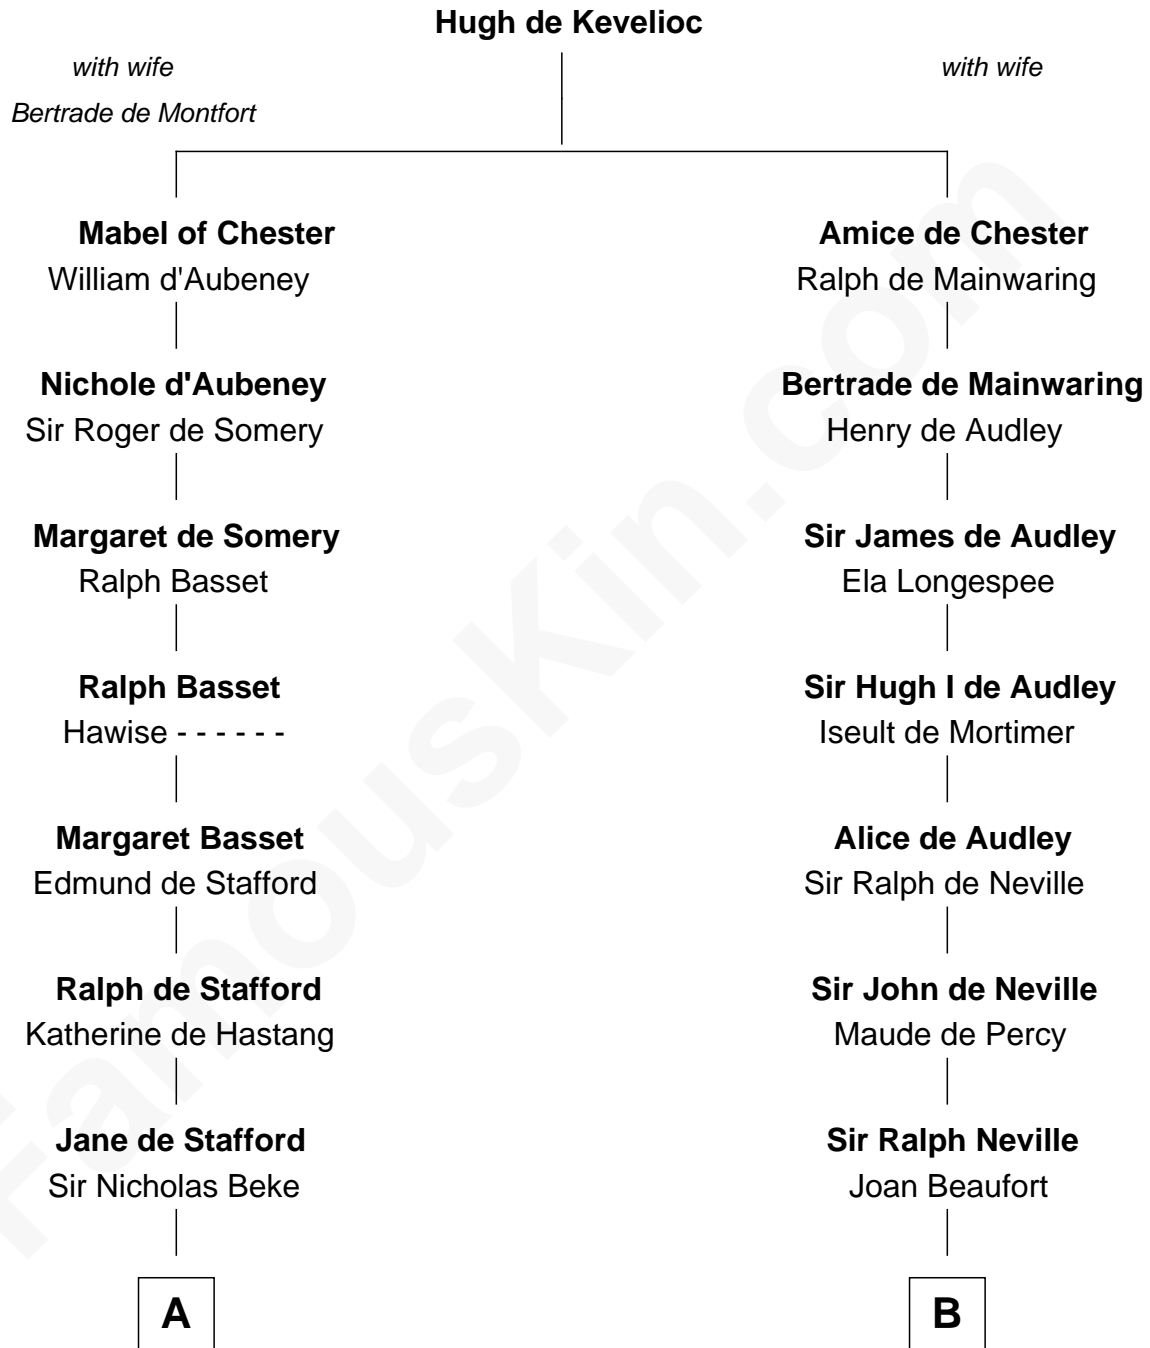

FamousKin.com

Relationship Chart of

Abraham Baldwin

Signer of the U.S. Constitution

19th cousin 2 times removed of

John Marshall

4th Chief Justice of the U.S. Supreme Court

C

Mary Bruen
John Baldwin

Abigail Baldwin
Samuel Baldwin

Timothy Baldwin
Bathsheba Stone

Michael Baldwin
Lucy Dudley

Abraham Baldwin
Signer of the U.S. Constitution

D

Mary Isham Randolph
Rev. James Keith

Mary Randolph Keith
Col. Thomas Marshall

John Marshall
U.S. Supreme Court Chief Justice

FamousKin.com