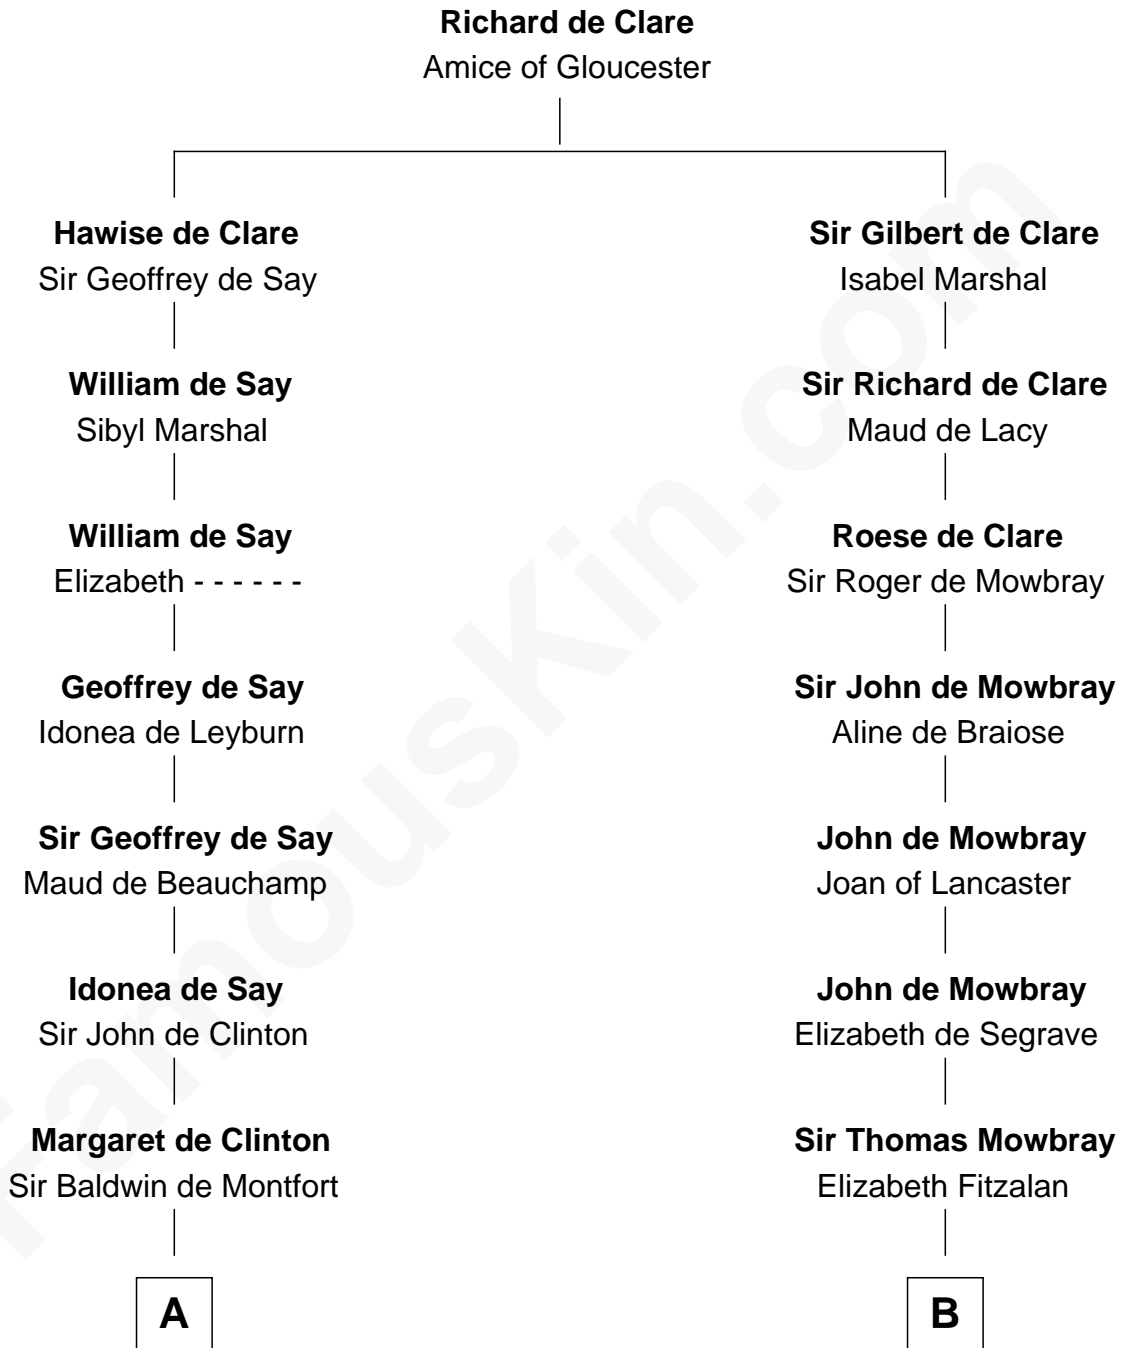

FamousKin.com Relationship Chart of

Abraham Baldwin

Signer of the U.S. Constitution

20th cousin of

John Marshall

4th Chief Justice of the U.S. Supreme Court

C

Abigail Baldwin

Samuel Baldwin

Timothy Baldwin

Bathsheba Stone

Michael Baldwin

Lucy Dudley

Abraham Baldwin

Signer of the U.S. Constitution

D

Thomas Randolph

----- Fleming

Mary Isham Randolph

Rev. James Keith

Mary Randolph Keith

Col. Thomas Marshall

John Marshall

U.S. Supreme Court Chief Justice