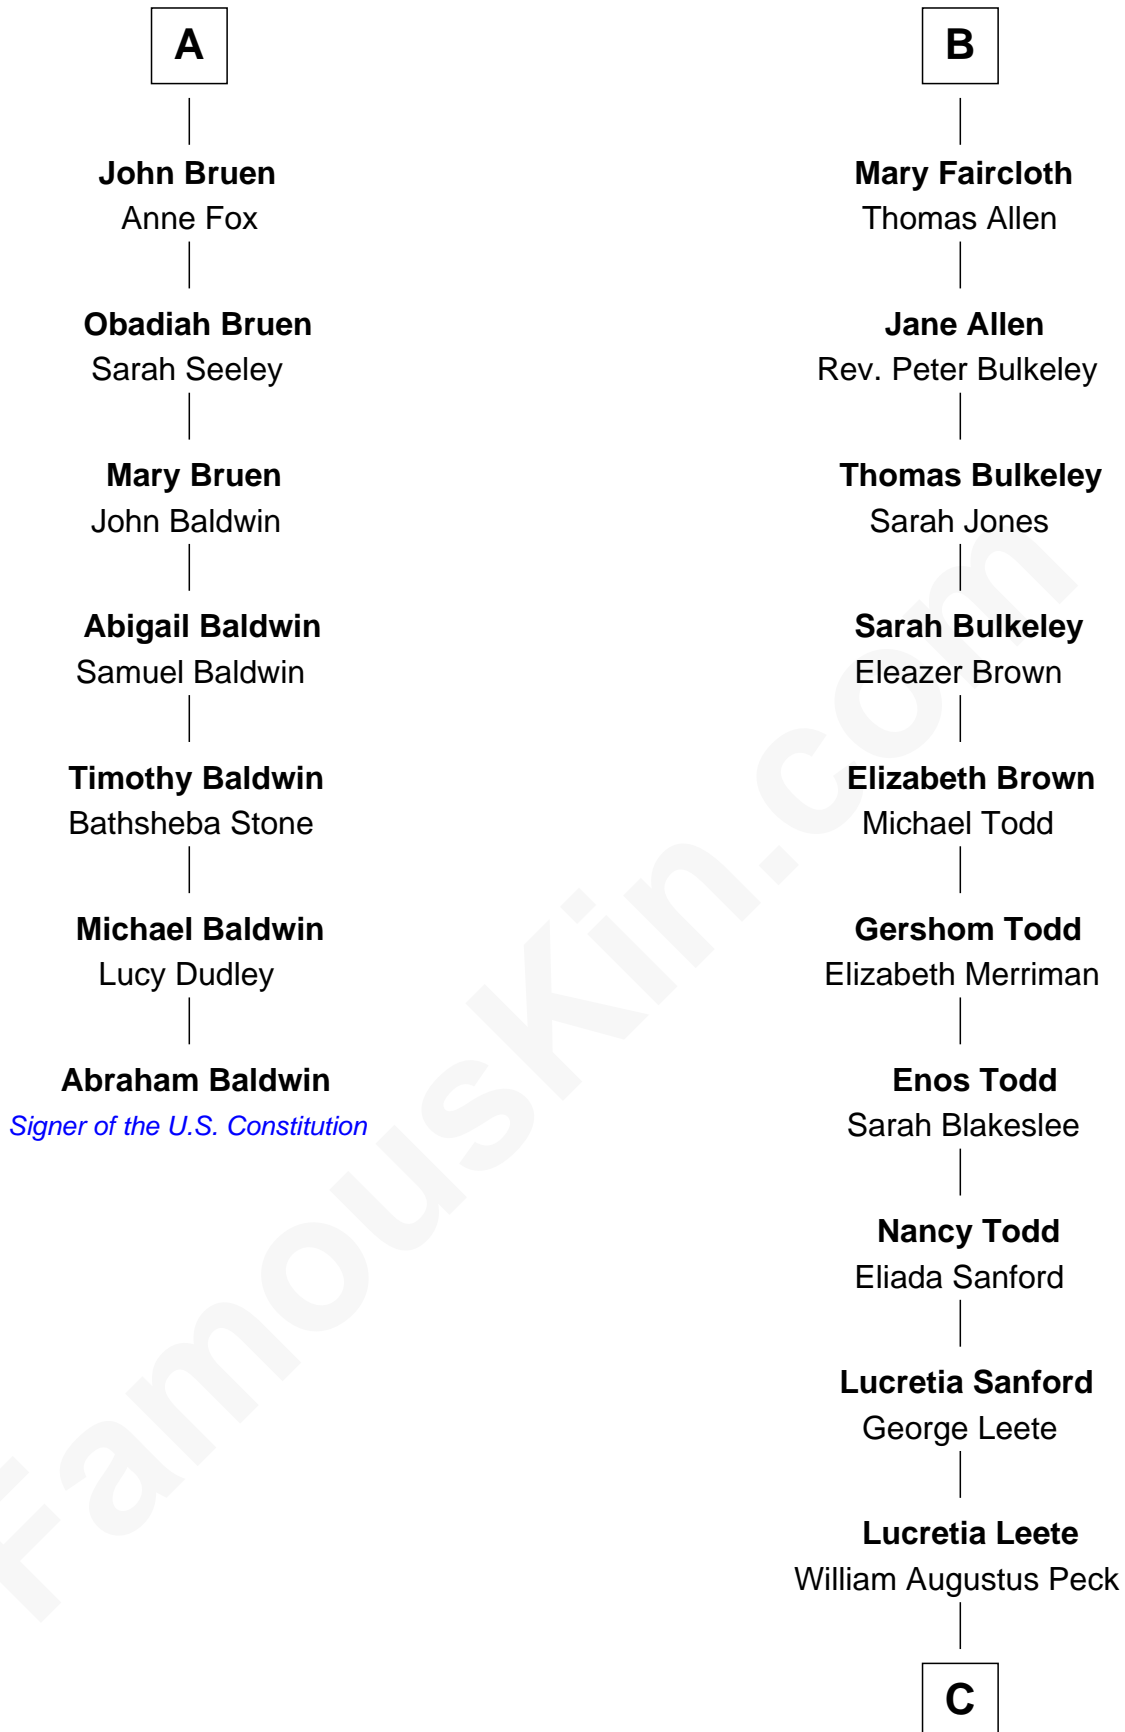

FamousKin.com

Relationship Chart of

Abraham Baldwin

Signer of the U.S. Constitution

13th cousin 8 times removed of

Mizuo Peck

TV and Movie Actress

William le Boteler
Elizabeth de Havering

C

George Lyman Peck

Fanny Craft Fosdick

George Leete Peck

Katharine May Tolles

Laurence Tolles Peck

Barbara Field

George Leete Peck