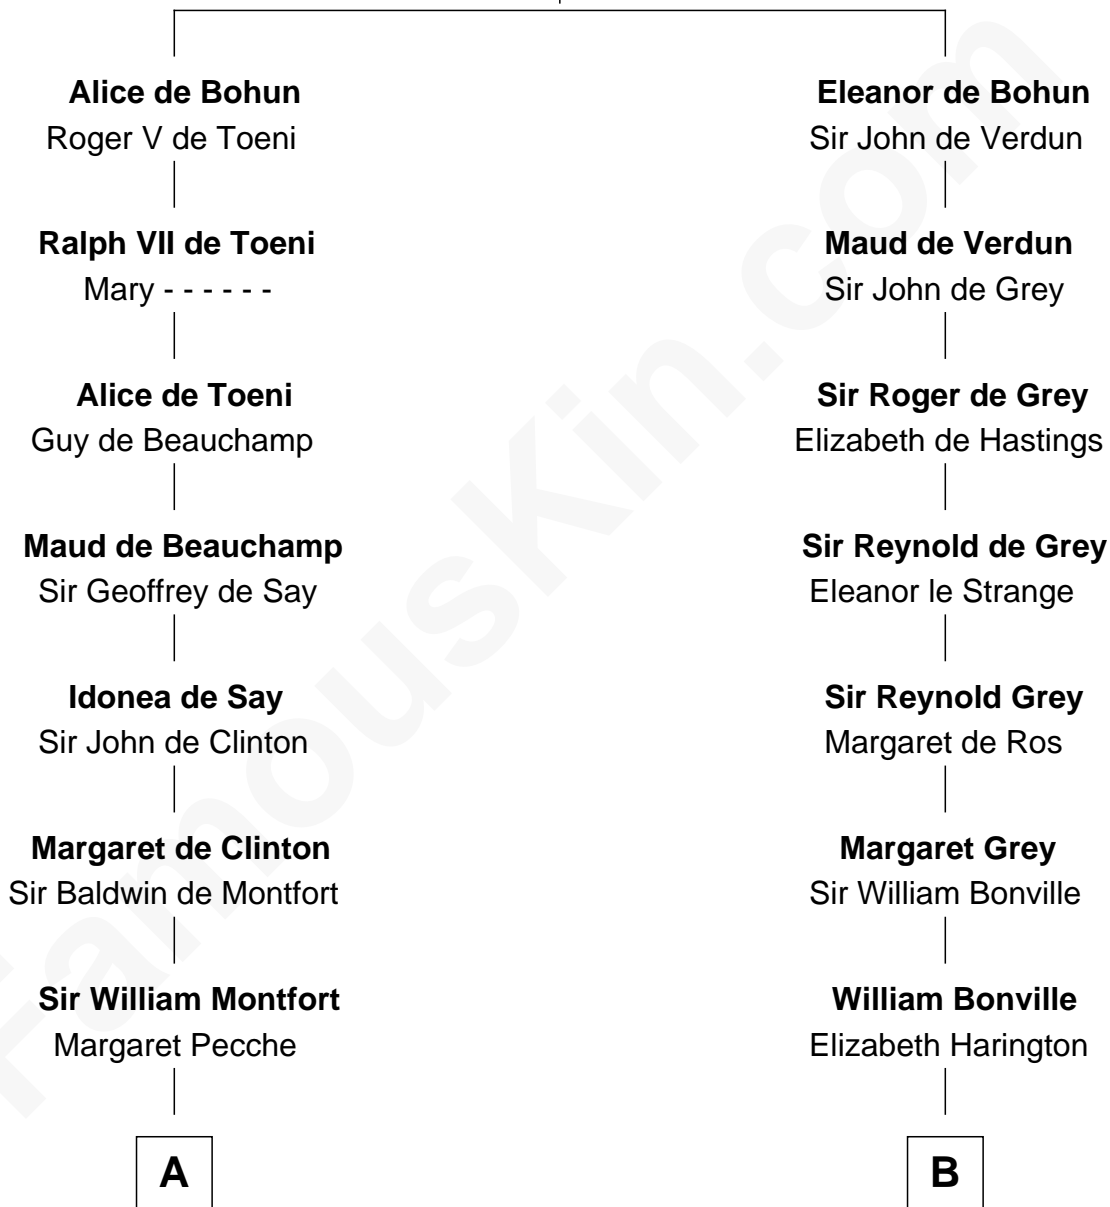

FamousKin.com

Relationship Chart of

Abraham Baldwin

Signer of the U.S. Constitution

19th cousin 1 time removed of

Oliver Wendell Holmes, Jr.

U.S. Supreme Court Justice

Sir Humphrey de Bohun

Maud of Eu

C

Timothy Baldwin
Bathsheba Stone

Michael Baldwin
Lucy Dudley

Abraham Baldwin
Signer of the U.S. Constitution

D

Oliver Wendell
Mary Jackson

Sarah Wendell
Rev. Abiel Holmes