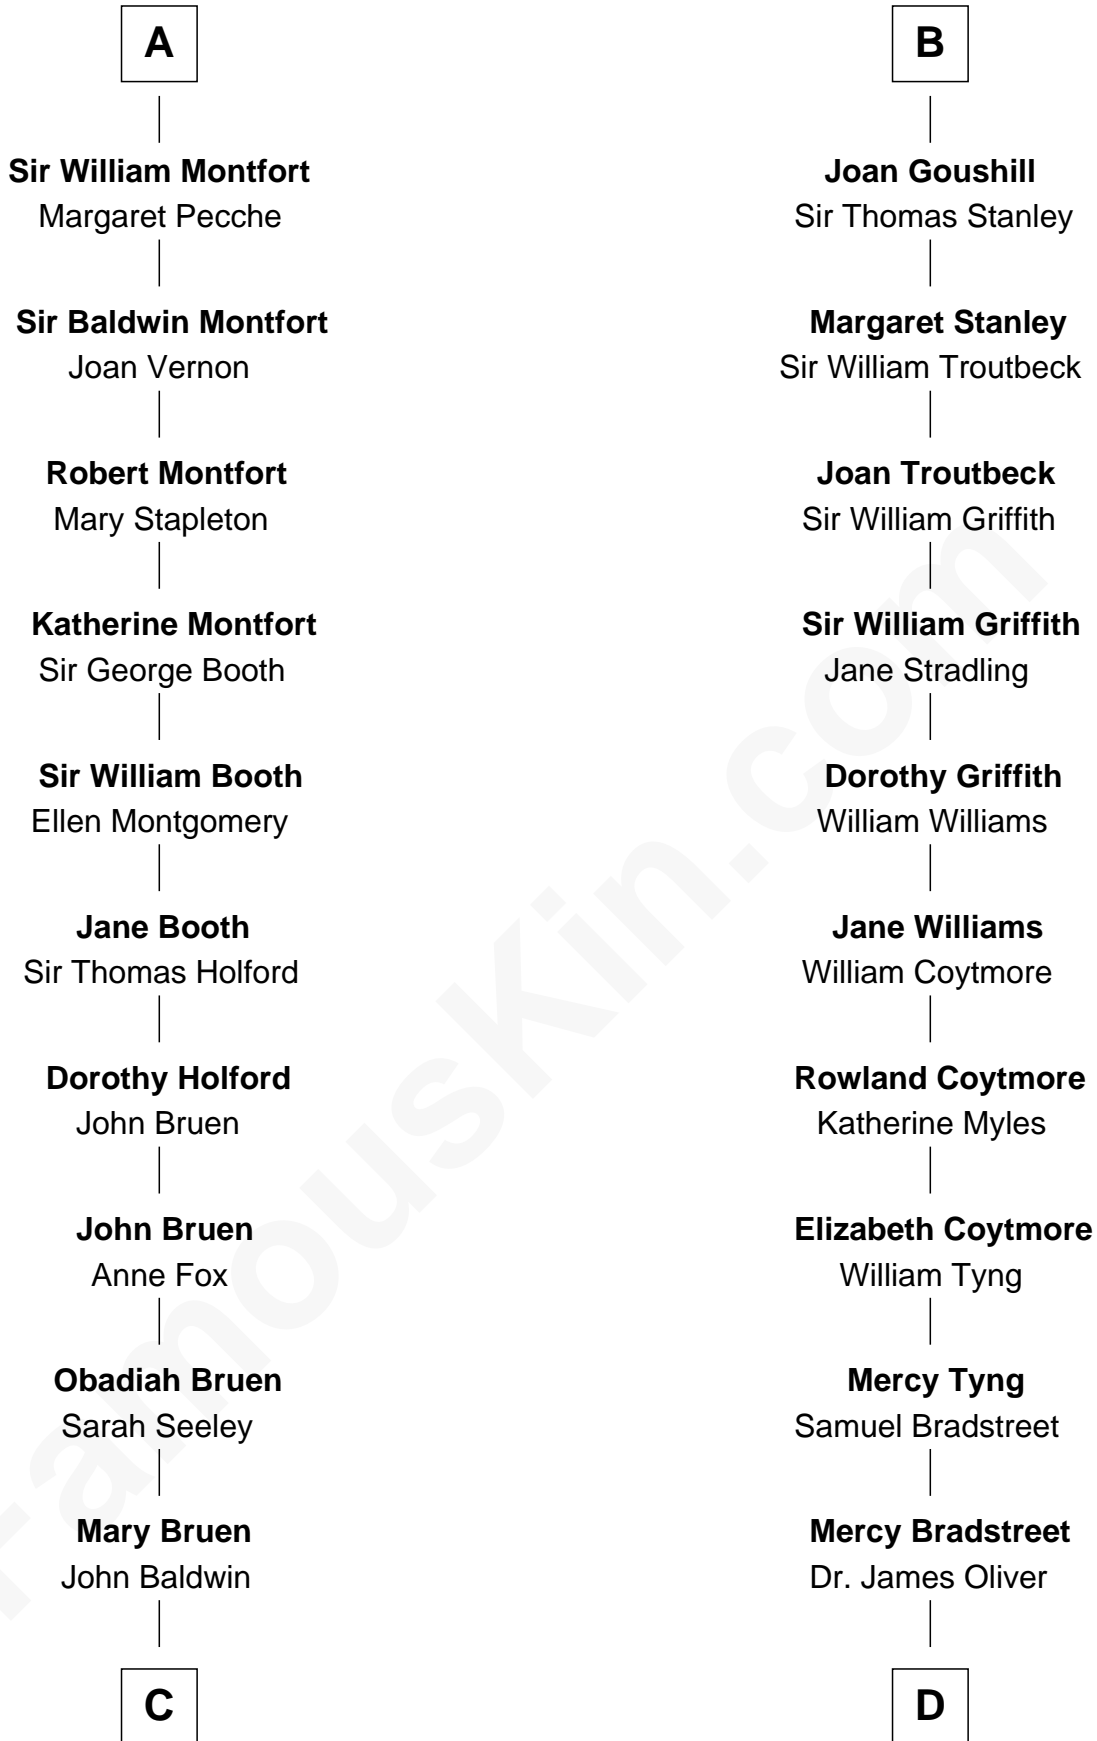

FamousKin.com

Relationship Chart of

Abraham Baldwin

Signer of the U.S. Constitution

20th cousin 1 time removed of

Oliver Wendell Holmes, Jr.

U.S. Supreme Court Justice

C

Abigail Baldwin

Samuel Baldwin

Timothy Baldwin

Bathsheba Stone

Michael Baldwin

Lucy Dudley

Abraham Baldwin

Signer of the U.S. Constitution