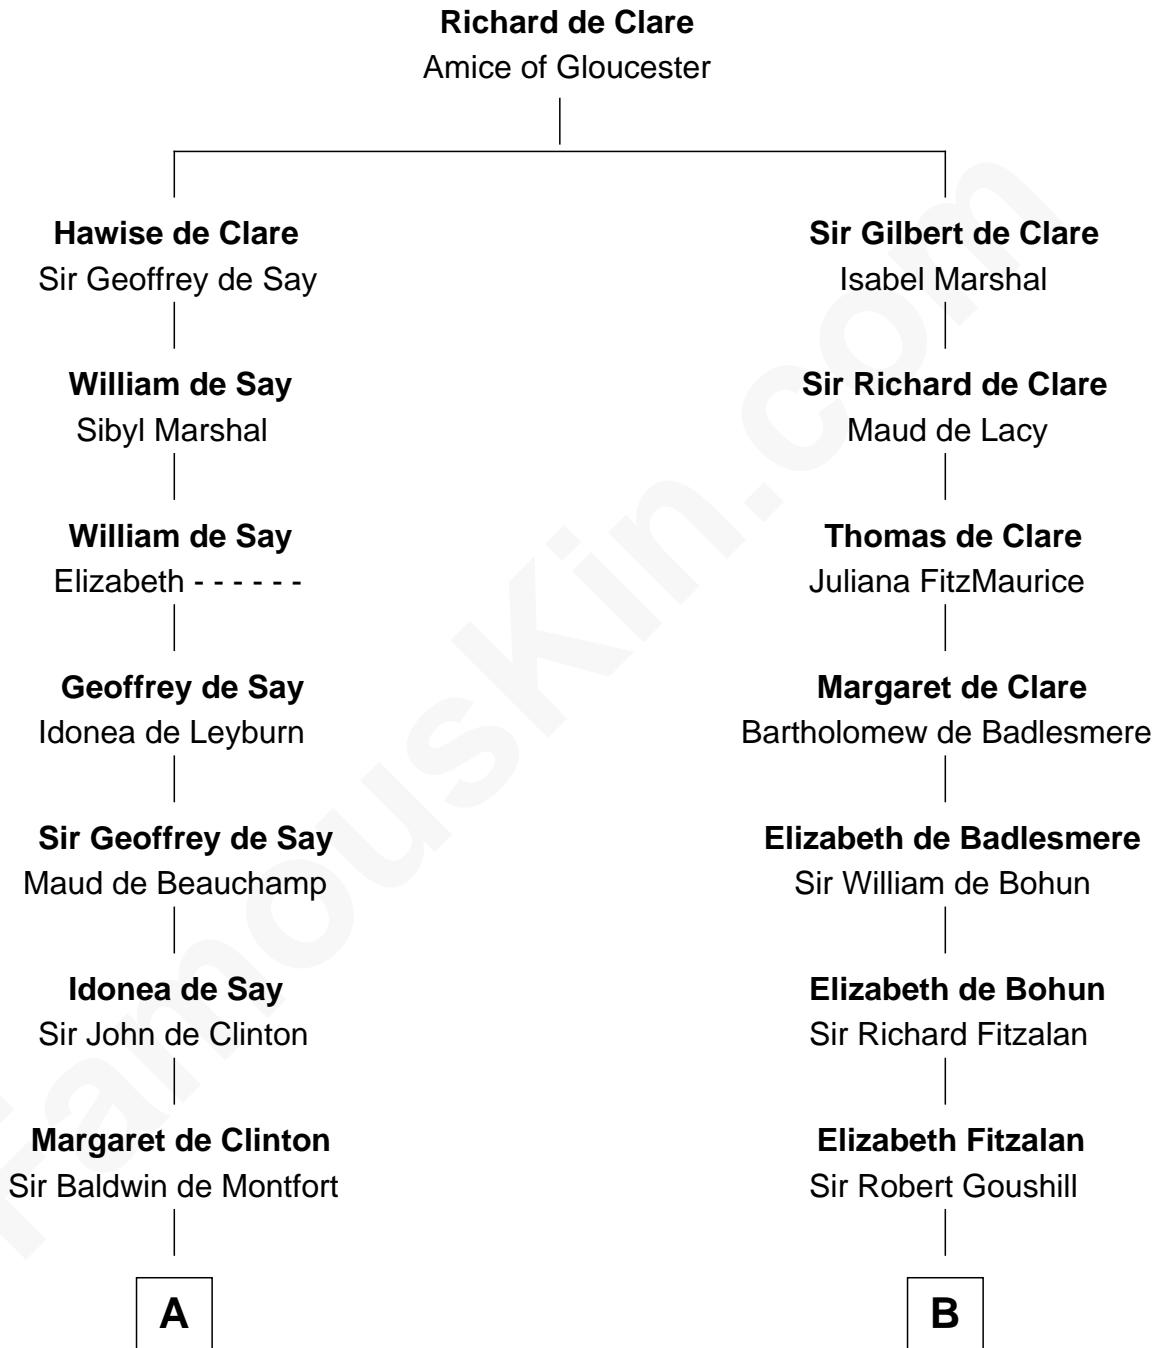

FamousKin.com

Relationship Chart of

Abraham Baldwin

Signer of the U.S. Constitution

20th cousin 1 time removed of

Oliver Wendell Holmes, Jr.

U.S. Supreme Court Justice

C

Abigail Baldwin

Samuel Baldwin

Timothy Baldwin

Bathsheba Stone

Michael Baldwin

Lucy Dudley

Abraham Baldwin

Signer of the U.S. Constitution

D

Sarah Oliver

Jacob Wendell

Oliver Wendell

Mary Jackson

Sarah Wendell

Rev. Abiel Holmes

Oliver Wendell Holmes