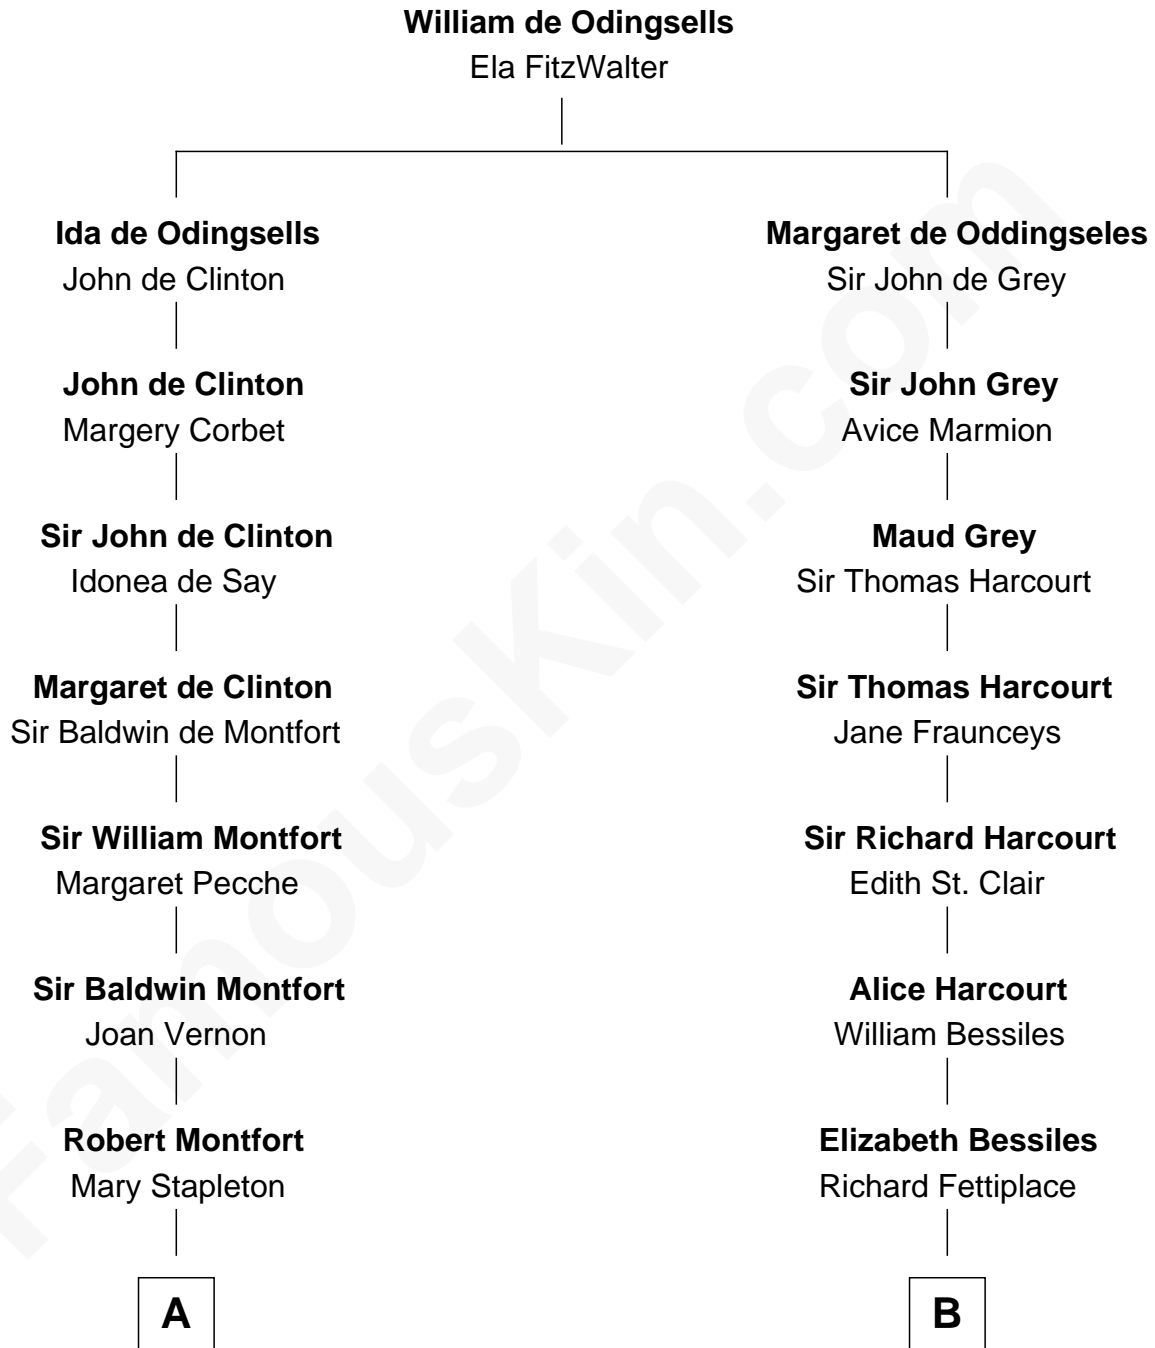

FamousKin.com

Relationship Chart of

Abraham Baldwin

Signer of the U.S. Constitution

17th cousin 1 time removed of

Oliver Wendell Holmes, Jr.

U.S. Supreme Court Justice