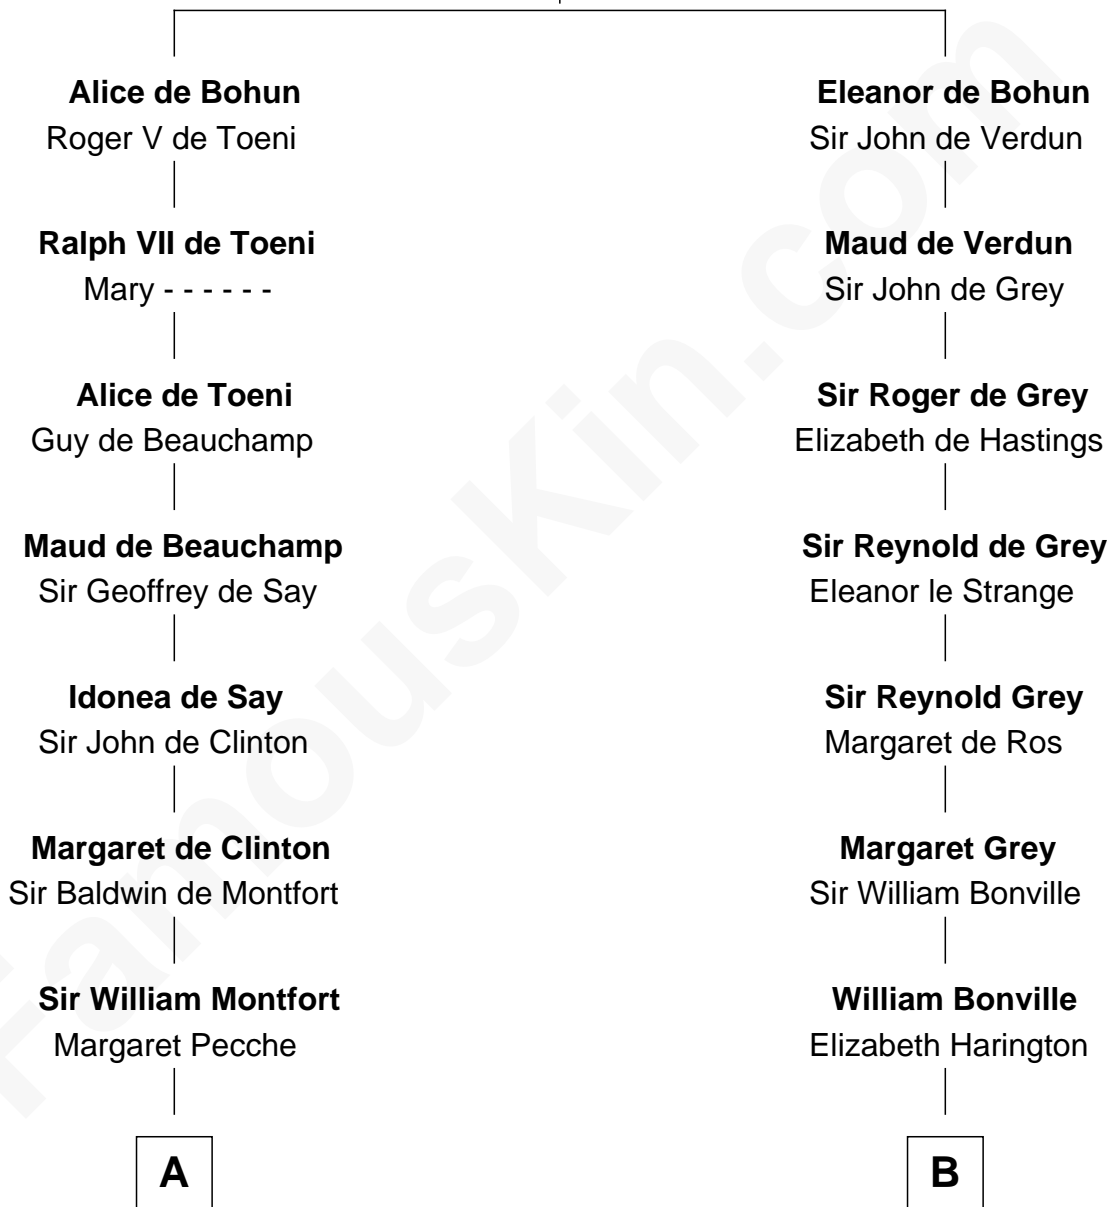

FamousKin.com Relationship Chart of

Abraham Baldwin

Signer of the U.S. Constitution

19th cousin of

Oliver Wendell Holmes, Sr.

American "Fireside" Poet

Sir Humphrey de Bohun

Maud of Eu

C

Timothy Baldwin
Bathsheba Stone

Michael Baldwin
Lucy Dudley

Abraham Baldwin
Signer of the U.S. Constitution

D

Oliver Wendell
Mary Jackson

Sarah Wendell
Rev. Abiel Holmes

Oliver Wendell Holmes, Sr.
American "Fireside" Poet