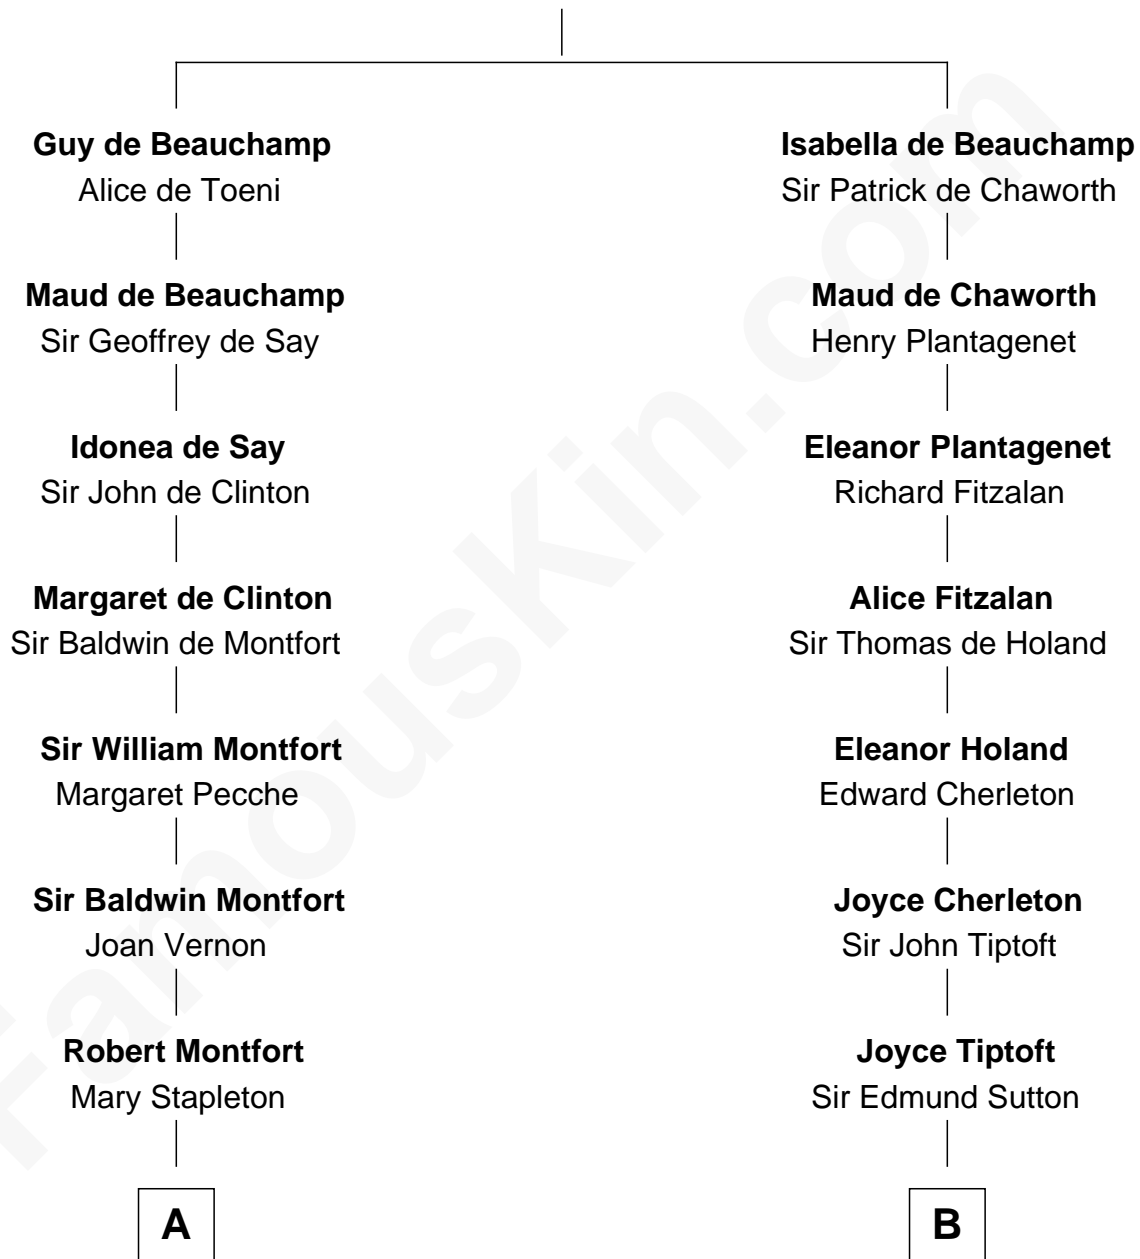

FamousKin.com Relationship Chart of

Abraham Baldwin

Signer of the U.S. Constitution

17th cousin 1 time removed of

Oliver Wendell Holmes, Sr.

American "Fireside" Poet

William de Beauchamp

Maud FitzJohn

C

Sarah Wendell
Rev. Abiel Holmes

Oliver Wendell Holmes, Sr.
American "Fireside" Poet

FamousKin.com